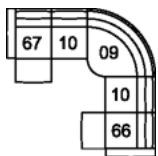

51 Sofa Manual Recliner
61 Sofa Power Recliner
88 x 41 x 39"
223 x 103 x 99 cm
IA: 67" / 169 cm

53 Loveseat Manual Recliner
63 Loveseat Power Recliner
65 x 41 x 39"
164 x 103 x 99 cm
IA: 43" / 110 cm

W2 Console w/Storage
14 x 40 x 35"
34 x 102 x 89 cm

32 Rocker Manual Recliner
31 Wallhugger Power Recliner
33 Swivel Rocker Manual Recliner
35 Wallhugger Manual Recliner
39 Rocker Power Recliner
42 x 41 x 39"
105 x 103 x 99 cm
IA: 20" / 51 cm

46 RHF Manual Recliner
47 LHF Manual Recliner
66 RHF Power Recliner
67 LHF Power Recliner
33 x 41 x 39"
84 x 103 x 99 cm

58 Console Loveseat Manual Recliner
68 Console Loveseat Power Recliner
77 x 41 x 39"
196 x 103 x 99 cm

POPULAR CONFIGURATIONS

67/10/09/10/66
107 x 107"
272 x 272 cm

67/W1/10/10/W1/66
113 x 113"
288 x 288 cm

DIMENSIONS

Seat Depth: 20" / 51 cm
Seat Height: 19" / 47 cm
Arm Depth: 33" / 84 cm
Arm Height: 25" / 64 cm
Reclined Depth: 64" / 164 cm

Dimensions shown as Width x Depth x Height.

Dimensions are correct at the time of printing and are subject to change without notice. Actual measurements for each item may vary from what is shown here. Please allow up to a +/- 1 inch difference. Availability may vary by region.