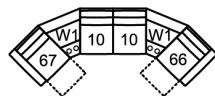

51 Sofa Manual Recliner
61 Sofa Power Recliner
88 x 41 x 39"
223 x 103 x 99 cm
IA: 67" / 169 cm

53 Loveseat Manual Recliner
63 Loveseat Power Recliner
65 x 41 x 39"
164 x 103 x 99 cm
IA: 43" / 110 cm

W2 Console w/Storage
14 x 40 x 35"
34 x 102 x 89 cm

32 Rocker Manual Recliner
31 Wallhugger Power Recliner
33 Swivel Rocker Manual Recliner
35 Wallhugger Manual Recliner
39 Rocker Power Recliner
42 x 41 x 39"
105 x 103 x 99 cm
IA: 20" / 51 cm

46 RHF Manual Recliner
47 LHF Manual Recliner
66 RHF Power Recliner
67 LHF Power Recliner
33 x 41 x 39"
84 x 103 x 99 cm

58 Console Loveseat Manual Recliner
68 Console Loveseat Power Recliner
77 x 41 x 39"
196 x 103 x 99 cm

POPULAR CONFIGURATIONS

67/10/09/10/66
107 x 107"
272 x 272 cm

67/W1/10/10/W1/66
113 x 113"
288 x 288 cm

DIMENSIONS

Seat Depth: 20" / 51 cm
Seat Height: 19" / 47 cm
Arm Depth: 33" / 84 cm
Arm Height: 25" / 64 cm
Reclined Depth: 64" / 164 cm

Dimensions shown as Width x Depth x Height.

Dimensions are correct at the time of printing and are subject to change without notice. Actual measurements for each item may vary from what is shown here. Please allow up to a +/- 1 inch difference. Availability may vary by region.