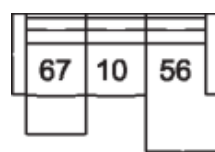

**56 RHF Chaise**  
**57 LHF Chaise**  
28 x 67 x 40"  
71 x 170 x 100 cm

**W2 Console w/Storage**  
14 x 40 x 35"  
34 x 102 x 89 cm

**32 Rocker Manual Recliner**  
**31 Wallhugger Power Recliner**  
**33 Swivel Rocker Manual Recliner**  
**35 Wallhugger Manual Recliner**  
**39 Rocker Power Recliner**  
35 x 41 x 40"  
88 x 103 x 100 cm  
IA: 24" / 60 cm

**46 RHF Manual Recliner**  
**47 LHF Manual Recliner**  
**66 RHF Power Recliner**  
**67 LHF Power Recliner**  
30 x 41 x 40"  
75 x 103 x 100 cm

**58 Console Loveseat Manual Recliner**  
**68 Console Loveseat Power Recliner**  
74 x 41 x 40"  
187 x 103 x 100 cm

## POPULAR CONFIGURATIONS

**67/10/09/10/66**  
101 x 101"  
257 x 257 cm

**67/10/09/W2/10/66**  
101 x 114"  
257 x 290 cm

**67/10/56**  
81 x 67"  
206 x 171 cm

## DIMENSIONS

Seat Depth: 21" / 54 cm  
Seat Height: 19" / 50 cm  
Arm Depth: 32" / 83 cm  
Arm Height: 23" / 58 cm  
Reclined Depth: 64" / 164 cm

Dimensions shown as Width x Depth x Height.

Dimensions are correct at the time of printing and are subject to change without notice. Actual measurements for each item may vary from what is shown here. Please allow up to a +/- 1 inch difference. Availability may vary by region.