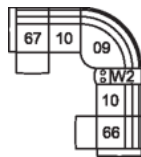

**56 RHF Chaise**  
**57 LHF Chaise**  
28 x 67 x 40"  
71 x 170 x 100 cm

**W2 Console w/Storage**  
14 x 40 x 35"  
34 x 102 x 89 cm

**32 Rocker Manual Recliner**  
**31 Wallhugger Power Recliner**  
**33 Swivel Rocker Manual Recliner**  
**35 Wallhugger Manual Recliner**  
**39 Rocker Power Recliner**  
35 x 41 x 40"  
88 x 103 x 100 cm  
IA: 24" / 60 cm

**46 RHF Manual Recliner**  
**47 LHF Manual Recliner**  
**66 RHF Power Recliner**  
**67 LHF Power Recliner**  
30 x 41 x 40"  
75 x 103 x 100 cm

**58 Console Loveseat Manual Recliner**  
**68 Console Loveseat Power Recliner**  
74 x 41 x 40"  
187 x 103 x 100 cm

## POPULAR CONFIGURATIONS

**67/10/09/10/66**  
101 x 101"  
257 x 257 cm

**67/10/09/W2/10/66**  
101 x 114"  
257 x 290 cm

**67/10/56**  
81 x 67"  
206 x 171 cm

## DIMENSIONS

Seat Depth: 21" / 54 cm  
Seat Height: 19" / 50 cm  
Arm Depth: 32" / 83 cm  
Arm Height: 23" / 58 cm  
Reclined Depth: 64" / 164 cm

Dimensions shown as Width x Depth x Height.

Dimensions are correct at the time of printing and are subject to change without notice. Actual measurements for each item may vary from what is shown here. Please allow up to a +/- 1 inch difference. Availability may vary by region.