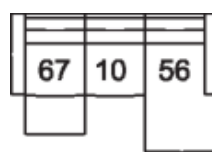

56 RHF Chaise
57 LHF Chaise
28 x 67 x 40"
71 x 170 x 100 cm

W2 Console w/Storage
14 x 40 x 35"
34 x 102 x 89 cm

32 Rocker Manual Recliner
31 Wallhugger Power Recliner
33 Swivel Rocker Manual Recliner
35 Wallhugger Manual Recliner
39 Rocker Power Recliner
35 x 41 x 40"
88 x 103 x 100 cm
IA: 24" / 60 cm

46 RHF Manual Recliner
47 LHF Manual Recliner
66 RHF Power Recliner
67 LHF Power Recliner
30 x 41 x 40"
75 x 103 x 100 cm

58 Console Loveseat Manual Recliner
68 Console Loveseat Power Recliner
74 x 41 x 40"
187 x 103 x 100 cm

POPULAR CONFIGURATIONS

67/10/09/10/66
101 x 101"
257 x 257 cm

67/10/09/W2/10/66
114 x 101"
290 x 257 cm

67/W1/10/10/W1/66
110 x 110"
280 x 280 cm

67/10/56
81 x 67"
206 x 171 cm

DIMENSIONS

Seat Depth: 21" / 54 cm
Seat Height: 19" / 50 cm
Arm Depth: 32" / 83 cm
Arm Height: 23" / 58 cm
Reclined Depth: 64" / 164 cm

Dimensions shown as Width x Depth x Height.

Dimensions are correct at the time of printing and are subject to change without notice. Actual measurements for each item may vary from what is shown here. Please allow up to a +/- 1 inch difference. Availability may vary by region.