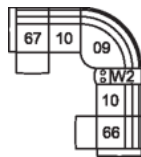

56 RHF Chaise
57 LHF Chaise
28 x 67 x 40"
71 x 170 x 100 cm

W2 Console w/Storage
14 x 40 x 35"
34 x 102 x 89 cm

32 Rocker Manual Recliner
31 Wallhugger Power Recliner
33 Swivel Rocker Manual Recliner
35 Wallhugger Manual Recliner
39 Rocker Power Recliner
35 x 41 x 40"
88 x 103 x 100 cm
IA: 24" / 60 cm

46 RHF Manual Recliner
47 LHF Manual Recliner
66 RHF Power Recliner
67 LHF Power Recliner
30 x 41 x 40"
75 x 103 x 100 cm

58 Console Loveseat Manual Recliner
68 Console Loveseat Power Recliner
74 x 41 x 40"
187 x 103 x 100 cm

POPULAR CONFIGURATIONS

67/10/09/10/66
101 x 101"
257 x 257 cm

67/10/09/W2/10/66
114 x 101"
290 x 257 cm

67/W1/10/10/W1/66
110 x 110"
280 x 280 cm

67/10/56
81 x 67"
206 x 171 cm

DIMENSIONS

Seat Depth: 21" / 54 cm
Seat Height: 19" / 50 cm
Arm Depth: 32" / 83 cm
Arm Height: 23" / 58 cm
Reclined Depth: 64" / 164 cm

Dimensions shown as Width x Depth x Height.

Dimensions are correct at the time of printing and are subject to change without notice. Actual measurements for each item may vary from what is shown here. Please allow up to a +/- 1 inch difference. Availability may vary by region.