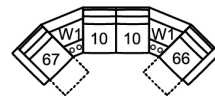

56 RHF Chaise
57 LHF Chaise
28 x 67 x 40"
71 x 170 x 100 cm

W2 Console w/Storage
14 x 40 x 35"
34 x 102 x 89 cm

32 Rocker Manual Recliner
31 Wallhugger Power Recliner
33 Swivel Rocker Manual Recliner
35 Wallhugger Manual Recliner
39 Rocker Power Recliner
35 x 41 x 40"
88 x 103 x 100 cm
IA: 24" / 60 cm

46 RHF Manual Recliner
47 LHF Manual Recliner
66 RHF Power Recliner
67 LHF Power Recliner
30 x 41 x 40"
75 x 103 x 100 cm

58 Console Loveseat Manual Recliner
68 Console Loveseat Power Recliner
74 x 41 x 40"
187 x 103 x 100 cm

POPULAR CONFIGURATIONS

67/10/09/10/66
101 x 101"
257 x 257 cm

67/10/09/W2/10/66
114 x 101"
290 x 257 cm

67/W1/10/10/W1/66
110 x 110"
280 x 280 cm

67/10/56
81 x 67"
206 x 171 cm

DIMENSIONS

Seat Depth: 21" / 54 cm
Seat Height: 19" / 50 cm
Arm Depth: 32" / 83 cm
Arm Height: 23" / 58 cm
Reclined Depth: 64" / 164 cm

Dimensions shown as Width x Depth x Height.

Dimensions are correct at the time of printing and are subject to change without notice. Actual measurements for each item may vary from what is shown here. Please allow up to a +/- 1 inch difference. Availability may vary by region.