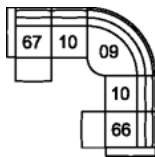

51 Sofa Manual Recliner
61 Sofa Power Recliner
81 x 41 x 40"
206 x 103 x 100 cm
IA: 69" / 176 cm

53 Loveseat Manual Recliner
63 Loveseat Power Recliner
58 x 41 x 40"
147 x 103 x 100 cm
IA: 46" / 117 cm

56 RHF Chaise
57 LHF Chaise
28 x 67 x 40"
71 x 170 x 100 cm

W2 Console w/Storage
14 x 40 x 35"
34 x 102 x 89 cm

32 Rocker Manual Recliner
31 Wallhugger Power Recliner
33 Swivel Rocker Manual Recliner
35 Wallhugger Manual Recliner
39 Rocker Power Recliner
35 x 41 x 40"
88 x 103 x 100 cm
IA: 24" / 60 cm

46 RHF Manual Recliner
47 LHF Manual Recliner
66 RHF Power Recliner
67 LHF Power Recliner
30 x 41 x 40"
75 x 103 x 100 cm

58 Console Loveseat Manual Recliner
68 Console Loveseat Power Recliner
74 x 41 x 40"
187 x 103 x 100 cm

POPULAR CONFIGURATIONS

67/10/09/10/66
101 x 101"
257 x 257 cm

67/10/09/W2/10/66
114 x 101"
290 x 257 cm

67/W1/10/10/W1/66
110 x 110"
280 x 280 cm

67/10/56
81 x 67"
206 x 171 cm

DIMENSIONS

Seat Depth: 21" / 54 cm
Seat Height: 19" / 50 cm
Arm Depth: 32" / 83 cm
Arm Height: 23" / 58 cm
Reclined Depth: 64" / 164 cm