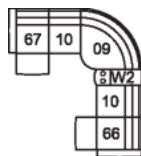

51 Sofa Manual Recliner
61 Sofa Power Recliner
87 x 40 x 39"
221 x 102 x 98 cm
IA: 69" / 177 cm

53 Loveseat Manual Recliner
63 Loveseat Power Recliner
65 x 40 x 39"
166 x 102 x 98 cm
IA: 47" / 119 cm

W2 Console w/Storage
14 x 40 x 35"
34 x 102 x 89 cm

32 Rocker Manual Recliner
31 Wallhugger Power Recliner
33 Swivel Rocker Manual Recliner
35 Wallhugger Manual Recliner
39 Rocker Power Recliner
41 x 40 x 39"
105 x 102 x 98 cm
IA: 20" / 52 cm

46 RHF Manual Recliner
47 LHF Manual Recliner
66 RHF Power Recliner
67 LHF Power Recliner
33 x 40 x 39"
82 x 102 x 98 cm

58 Console Loveseat Manual Recliner

68 Console Loveseat Power Recliner

77 x 40 x 39"
196 x 102 x 98 cm

POPULAR CONFIGURATIONS

67/10/09/10/66
103 x 103"
262 x 262 cm

67/10/09/W2/10/66
116 x 103"
295 x 262 cm

DIMENSIONS

Seat Depth: 22" / 56 cm
Seat Height: 19" / 48 cm
Arm Depth: 35" / 90 cm
Arm Height: 24" / 62 cm
Reclined Depth: 64" / 163 cm

Dimensions shown as Width x Depth x Height.

Dimensions are correct at the time of printing and are subject to change without notice. Actual measurements for each item may vary from what is shown here. Please allow up to a +/- 1 inch difference. Availability may vary by region.