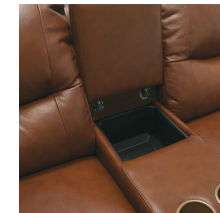

LIFT TOP
STORAGE