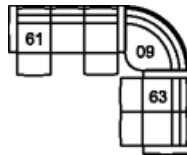

**53 Loveseat Recliner**  
**63 Loveseat Recliner Power**  
67 x 40 x 41"  
171 x 102 x 105 cm  
IA: 45" / 115 cm

**58 Loveseat Console**  
**68 Loveseat Console Pwr**  
78 x 40 x 41"  
199 x 102 x 105 cm  
IA: 56" / 143 cm

**9W Large Corner Curve**  
55 x 55 x 41"  
140 x 140 x 105 cm

**32 Rocker Recliner Chair**  
**31 Wallhugger Recliner Pwr**  
**33 Swivel Rocker Recliner Chair**  
**35 Wallhugger Recliner Chair**  
**39 Power Rocker Recliner**  
38 x 40 x 41"  
97 x 102 x 105 cm  
IA: 18" / 46 cm

## POPULAR CONFIGURATIONS

**61/09/61**  
139 x 139"  
354 x 354 cm

**61/09/63**  
117 x 139"  
298 x 354 cm

## DIMENSIONS

Seat Depth: N/A  
Seat Height: N/A  
Arm Depth: N/A  
Arm Height: N/A  
Reclined Depth: 71" / 179 cm

Dimensions shown as Width x Depth x Height.

Dimensions are correct at the time of printing and are subject to change without notice. Actual measurements for each item may vary from what is shown here. Please allow up to a +/- 1 inch difference. Availability may vary by region.