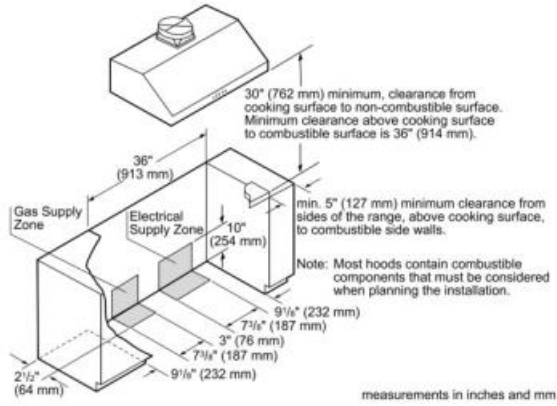

- Large oven door window for maximum viewing
- Powerful halogen lighting illuminates the oven cavity
- Signature blue indicator lighting

Amps (A)	20
Frequency (Hz)	60
Gas type	Liquid gas 27,5 mbar (USA)
Approval certificates	CSA
Net weight (lbs)	374
Gross weight (lbs)	415
Number of double grates	2
Knob material	Full metal
Sealed burners	Yes
Included accessories	3 x Telescopic rack, 1 x temperature sensor, 1 x island trim, 1 x Grill Plate, 1 x Broiler pan
Display	blue, LCD
Power of griddle element	1630
Location of 1st heating element	front left
Power of 1st burner (BTU)	15000
Location of 2nd heating element	back left
Power of 2nd burner (BTU)	15000
Location of 4th heating element	back right
Power of 4th burner (BTU)	15000
Location of 5th heating element	front right
Power of 5th burner (BTU)	18000