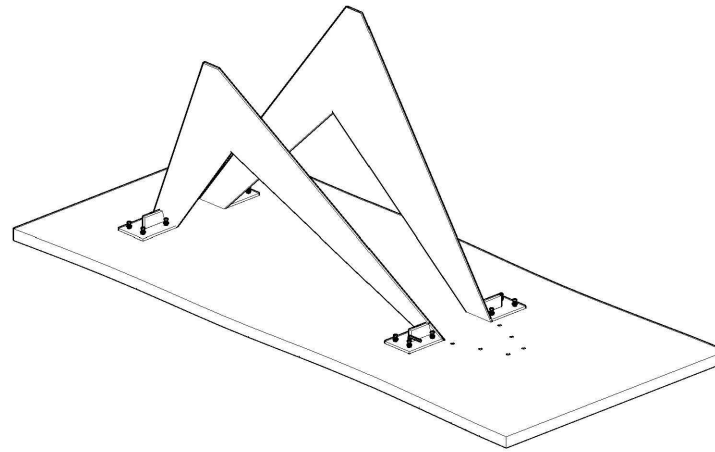

PARTS AND HARDWARE.

PARTS LIST

NO.	DESCRIPTION	IMAGE	Q'TY
P1	TABLE TOP		1
P2	METAL BASE		2
P3	METAL BASE		1

HARDWARES LIST

NO.	DESCRIPTION	IMAGE	Q'TY
H1	ALLEN BOLT		22
H2	WASHER		22
H3	ALLEN KEY		1

NOTES.

Thank you for purchasing this quality product! Be sure to check all packing material carefully for small part that may have come loose inside the carton during shipping.

CAUTION: The item is heavy, assembly should be performed by two people.

STEP 1.