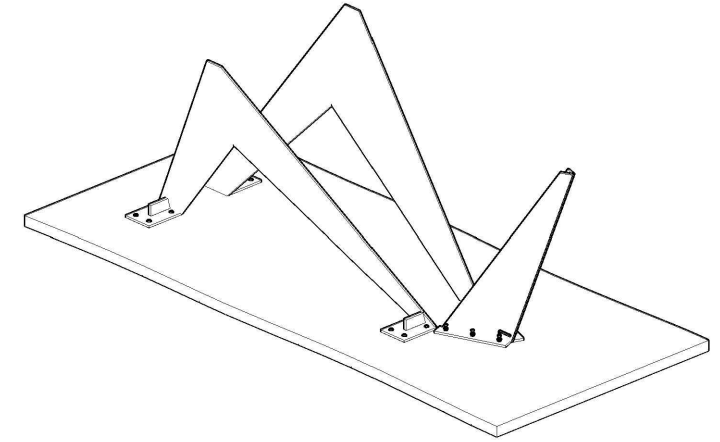

PARTS AND HARDWARE.

PARTS LIST

NO.	DESCRIPTION	IMAGE	Q'TY
P1	TABLE TOP		1
P2	METAL BASE		2
P3	METAL BASE		1

HARDWARES LIST

NO.	DESCRIPTION	IMAGE	Q'TY
H1	ALLEN BOLT		22
H2	WASHER		22
H3	ALLEN KEY		1

NOTES.

Thank you for purchasing this quality product! Be sure to check all packing material carefully for small part that may have come loose inside the carton during shipping.

CAUTION: The item is heavy, assembly should be performed by two people.

STEP 1.

STEP 2.

STEP 3.

STEP 4.