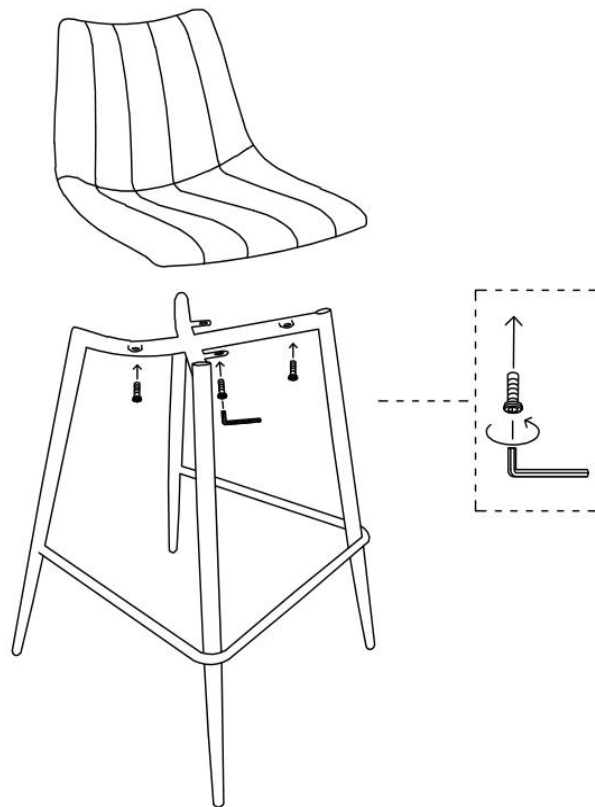

PARTS AND HARDWARE.

① SEAT	② FOOTREST
③ SCREW	④ WRENCH
 6*16MM=4	 M6=1

NOTES.

Thank you for purchasing this quality product ! Be Sure to check all packing material carefully for hardware that may have come loose inside the carton during shipping.

CAUTION:

The item is heavy, assembly should be performed by two people.

STEP 1.