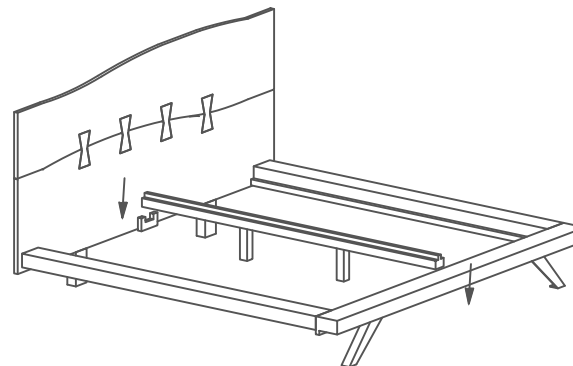

VISUAL IDENTIFICATION.

NO.	DESCRIPTION	QTY
1	Headboard	1
2	Footboard	1
3	Center Rails	1
4	Slide rails	2
5	Slats	2
6	Center Leg	2
7	Foot board legs	2

HARDWARE LIST

NO.	DESCRIPTION	IMAGE	QTY
8.	Allen bolt-M8-25MM		12
9.	Washer		12
10.	Allen key-6MM		01

NOTES.

Thank you for purchasing this quality Product! Be sure to check all packing material carefully for small part that may have come loose inside the carton during shipping.

CAUTION: The item is heavy, assembly should be performed by two people.

STEP 1.

STEP 2.

STEP 3.

STEP 4.

STEP 5.

STEP 6.