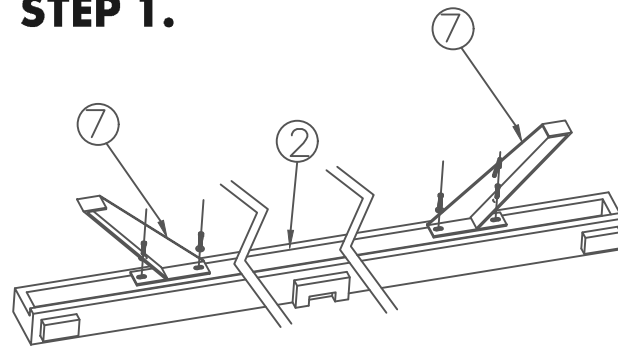

VISUAL IDENTIFICATION.

NO.	DESCRIPTION	QTY
1	Headboard	1
2	Footboard	1
3	Center Rails	1
4	Slide rails	2
5	Slats	2
6	Center Leg	2
7	Foot board legs	2

HARDWARE LIST

NO.	DESCRIPTION	IMAGE	QTY
8.	Allen bolt-M8-25MM		12
9.	Washer		12
10.	Allen key-6MM		01

NOTES.

Thank you for purchasing this quality Product! Be sure to check all packing material carefully for small part that may have come loose inside the carton during shipping.

CAUTION: The item is heavy, assembly should be performed by two people.

STEP 1.

STEP 2.

STEP 3.

STEP 4.

STEP 5.

STEP 6.