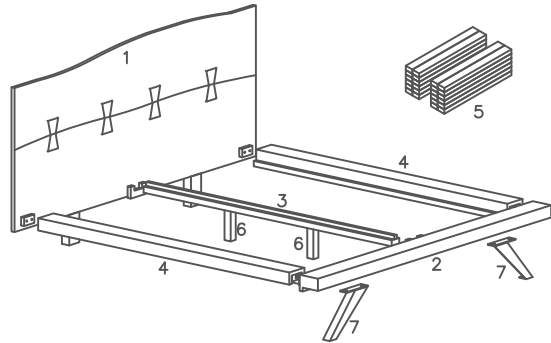

MOE'S

home collection

ASSEMBLY INSTRUCTIONS.

MADAGASCAR PLATFORM BED KING

UH-1007-03

THANK YOU FOR YOUR PURCHASE!

VISUAL IDENTIFICATION.

NO.	DESCRIPTION	QTY
1	Headboard	1
2	Footboard	1
3	Center Rails	1
4	Slide rails	2
5	Slats	2
6	Center Leg	2
7	Foot board legs	2

HARDWARE LIST

NO.	DESCRIPTION	IMAGE	QTY
8.	Allen bolt-M8-25MM		12
9.	Washer		12
10.	Allen key-6MM		01

NOTES.

Thank you for purchasing this quality Product! Be sure to check all packing material carefully for small part that may have come loose inside the carton during shipping.