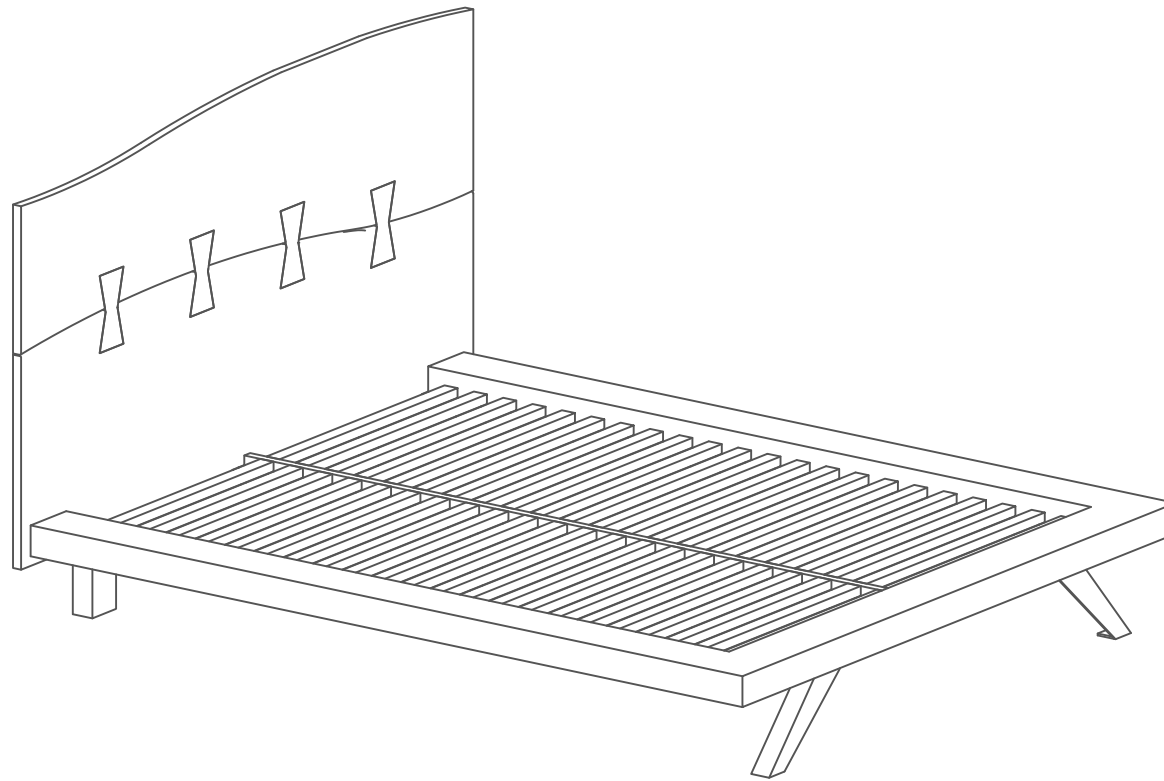

MOE'S

home collection

ASSEMBLY INSTRUCTIONS.

MADAGASCAR PLATFORM BED KING

UH-1007-03

THANK YOU FOR YOUR PURCHASE!

VISUAL IDENTIFICATION.

NO.	DESCRIPTION	QTY
1	Headboard	1
2	Footboard	1
3	Center Rails	1
4	Slide rails	2
5	Slats	2
6	Center Leg	2
7	Foot board legs	2

HARDWARE LIST

NO.	DESCRIPTION	IMAGE	QTY
8.	Allen bolt-M8-25MM		12
9.	Washer		12
10.	Allen key-6MM		01

NOTES.

Thank you for purchasing this quality Product! Be sure to check all packing material carefully for small part that may have come loose inside the carton during shipping.