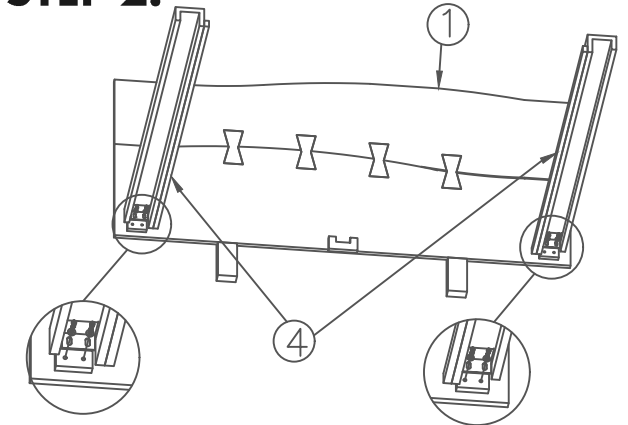

VISUAL IDENTIFICATION.

NO.	DESCRIPTION	QTY
1	Headboard	1
2	Footboard	1
3	Center Rails	1
4	Slide rails	2
5	Slats	2
6	Center Leg	2
7	Foot board legs	2

HARDWARE LIST

NO.	DESCRIPTION	IMAGE	QTY
8.	Allen bolt-M8-25MM		12
9.	Washer		12
10.	Allen key-6MM		01

NOTES.

Thank you for purchasing this quality Product! Be sure to check all packing material carefully for small part that may have come loose inside the carton during shipping.

CAUTION: The item is heavy, assembly should be performed by two people.

STEP 1.

STEP 2.

STEP 3.

STEP 4.

STEP 5.

STEP 6.