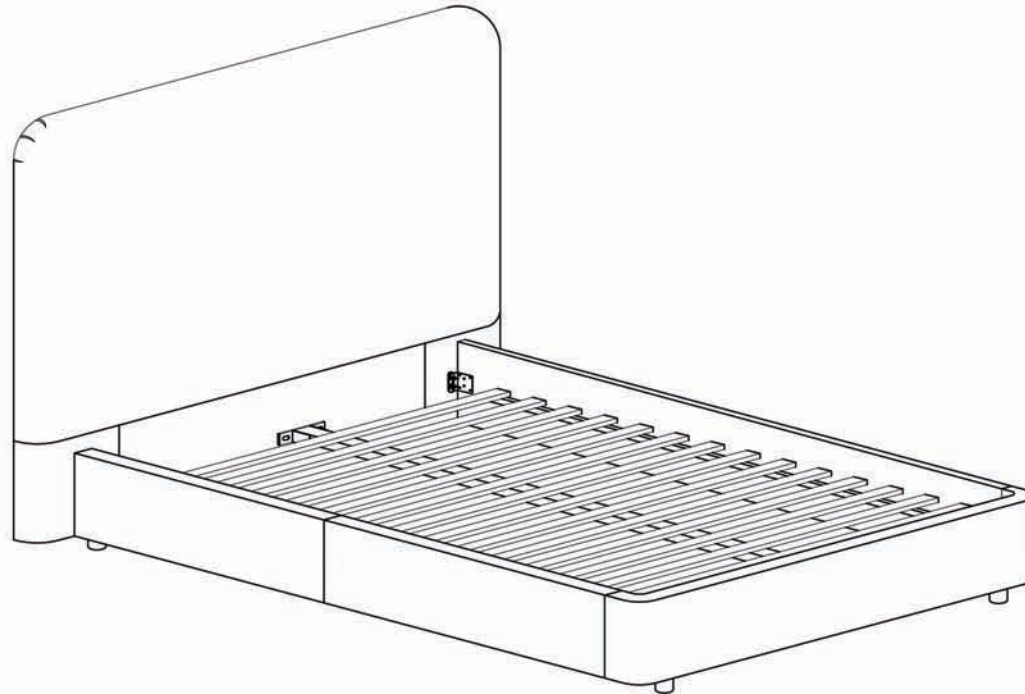

MOE'S

home collection

ASSEMBLY INSTRUCTIONS.

SAMARA QUEEN BED MUSTARD

RN-1125-09

THANK YOU FOR YOUR PURCHASE!

PARTS AND HARDWARE.

 Feet ① X 4	 Gold Bolts (m8*18) ② X 4
 Bolts(m8*20) ⑥ X 4	 Headboard A X 1
 Footboard B X 1	

NOTES.

Thank you for purchasing this quality product!
Be sure to check all packing material careful
for small part that may have come loose
inside the carton during shipping.

CAUTION:The item is heavy,assembly
should be performed by two people.

STEP 1.

STEP 2.

PARTS AND HARDWARE.

	
Allen Key ③ X 1	Washers (m8) ④ X 4
	
Brackets ⑤ X 2	Bolts(m8*20) ⑥ X 2
	
Plastic Support legs ⑦ X 2	Bolts (m8*40) ⑧ X 2
	
Side Rails C X 2	Center Support D X 1

NOTES.