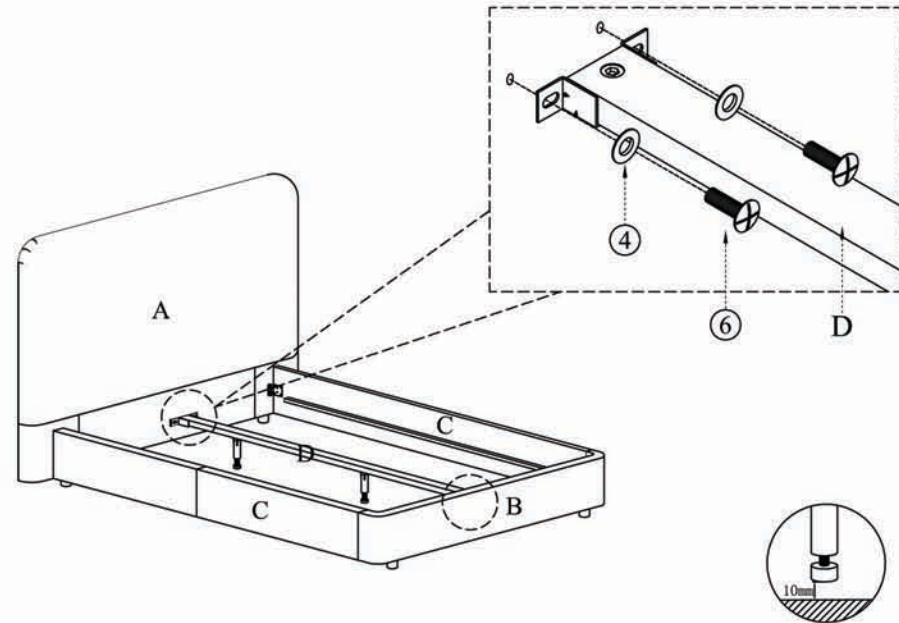

PARTS AND HARDWARE.

Washers (m8)	Bolts(m8*20)
④ X 4	⑥ X 4
Screws(m8*32)	Slats
⑨ X 42	E X 1

NOTES.

Thank you for purchasing this quality product! Be sure to check all packing material careful for small part that may have come loose inside the carton during shipping.

CAUTION: The item is heavy, assembly should be performed by two people.

STEP 5.