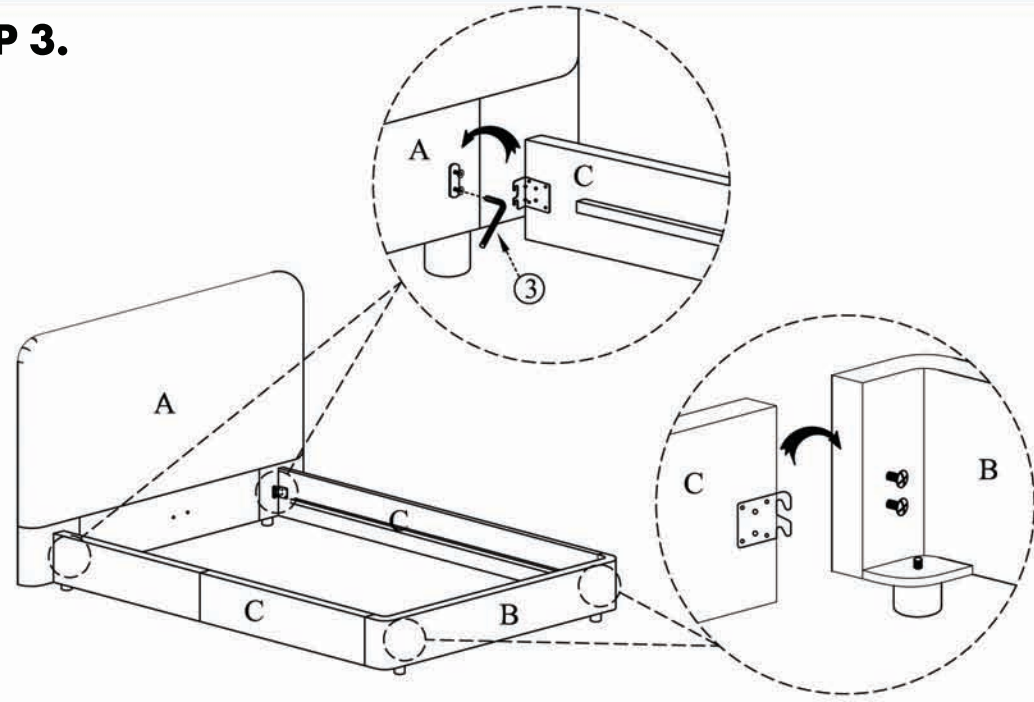

STEP 1.

STEP 2.

PARTS AND HARDWARE.

	
Allen Key ③ X 1	Washers (m8) ④ X 4
	
Brackets ⑤ X 2	Bolts(m8*20) ⑥ X 2
	
Plastic Support legs ⑦ X 2	Bolts (m8*40) ⑧ X 2
	
Side Rails C X 2	Center Support D X 1

NOTES.

STEP 3.

STEP 4.

PARTS AND HARDWARE.

	
Washers (m8)	Bolts(m8*20)
④ X 4	⑥ X 4
	
Screws(m8*32)	Slats
⑨ X 42	E X 1

NOTES.

Thank you for purchasing this quality product! Be sure to check all packing material careful for small part that may have come loose inside the carton during shipping.