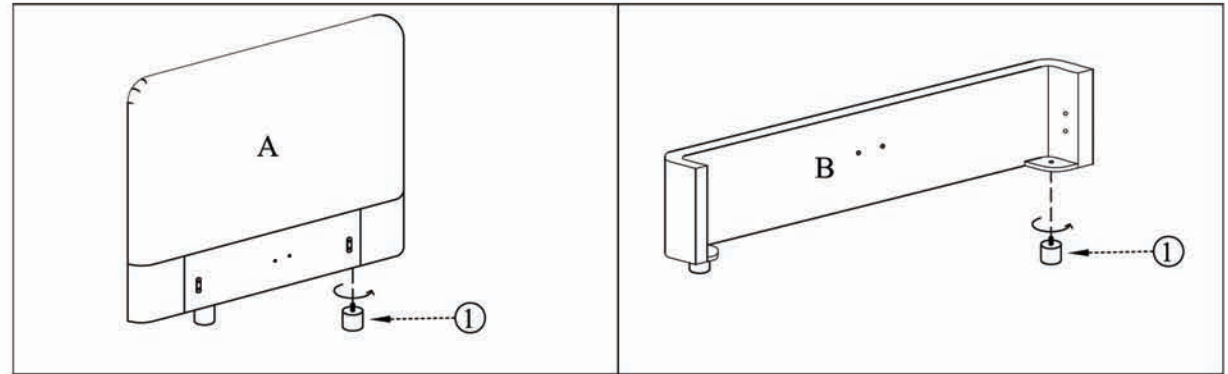

MOE'S

home collection

ASSEMBLY INSTRUCTIONS.

SAMARA QUEEN BED MUSTARD

RN-1125-09

THANK YOU FOR YOUR PURCHASE!

PARTS AND HARDWARE.

 Feet ① X 4	 Gold Bolts (m8*18) ② X 4
 Bolts(m8*20) ⑥ X 4	 Headboard A X 1
 Footboard B X 1	

STEP 1.

STEP 2.

PARTS AND HARDWARE.

	
Allen Key ③ X 1	Washers (m8) ④ X 4
	
Brackets ⑤ X 2	Bolts(m8*20) ⑥ X 2
	
Plastic Support legs ⑦ X 2	Bolts (m8*40) ⑧ X 2
	
Side Rails C X 2	Center Support D X 1

NOTES.