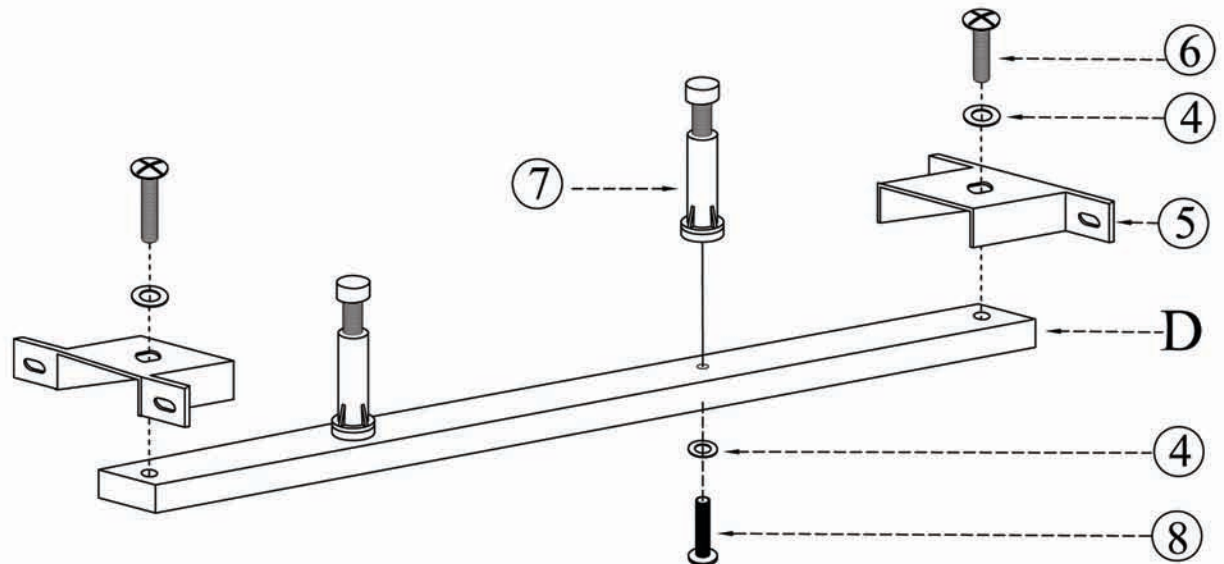

STEP 1.

STEP 2.

PARTS AND HARDWARE.

	
Allen Key ③ X 1	Washers (m8) ④ X 4
	
Brackets ⑤ X 2	Bolts(m8*20) ⑥ X 2
	
Plastic Support legs ⑦ X 2	Bolts (m8*40) ⑧ X 2
	
Side Rails C X 2	Center Support D X 1

NOTES.

STEP 3.

STEP 4.

PARTS AND HARDWARE.

	
Washers (m8)	Bolts(m8*20)
④ X 4	⑥ X 4
	
Screws(m8*32)	Slats
⑨ X 42	E X 1

NOTES.

Thank you for purchasing this quality product! Be sure to check all packing material careful for small part that may have come loose inside the carton during shipping.