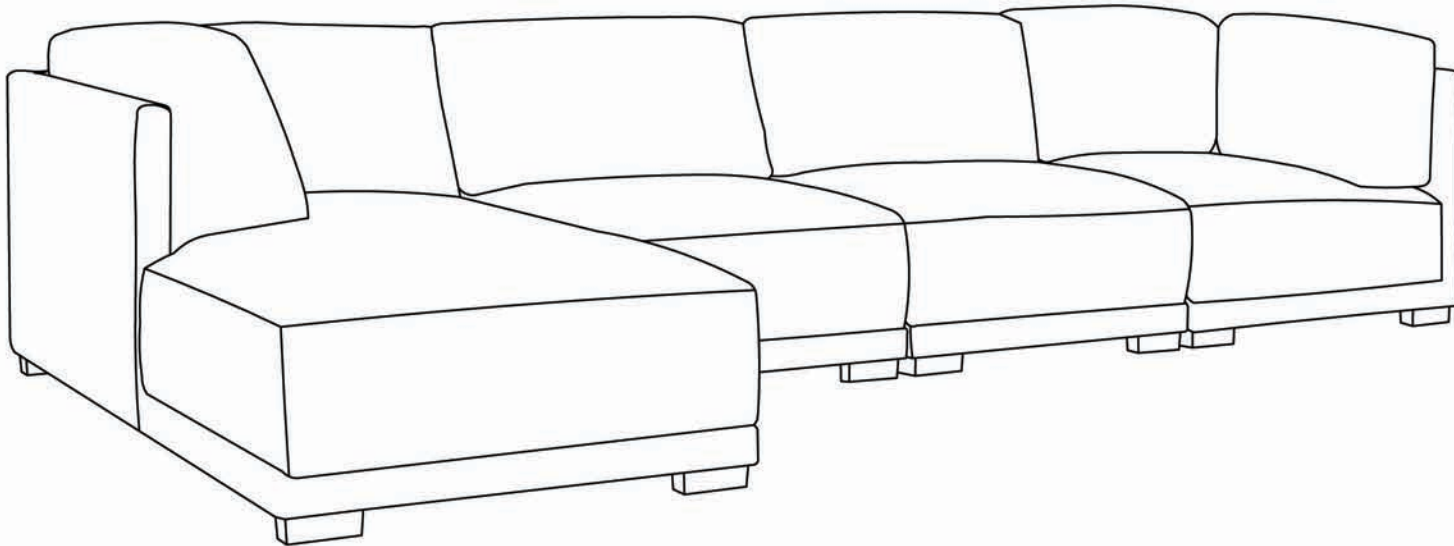

# MOE'S

home collection

## **ASSEMBLY INSTRUCTIONS.**

ROMEO SECTIONAL LEFT GREY

**RN-1119-29**

THANK YOU FOR YOUR PURCHASE!

## PARTS AND HARDWARE.

	
① Sofa=1pc	② Feet=1pc
	
③ Feet=16pcs	④ Washers=32pcs
	
⑤ Bolts=32pcs	⑥ Feet Stopper=48pcs