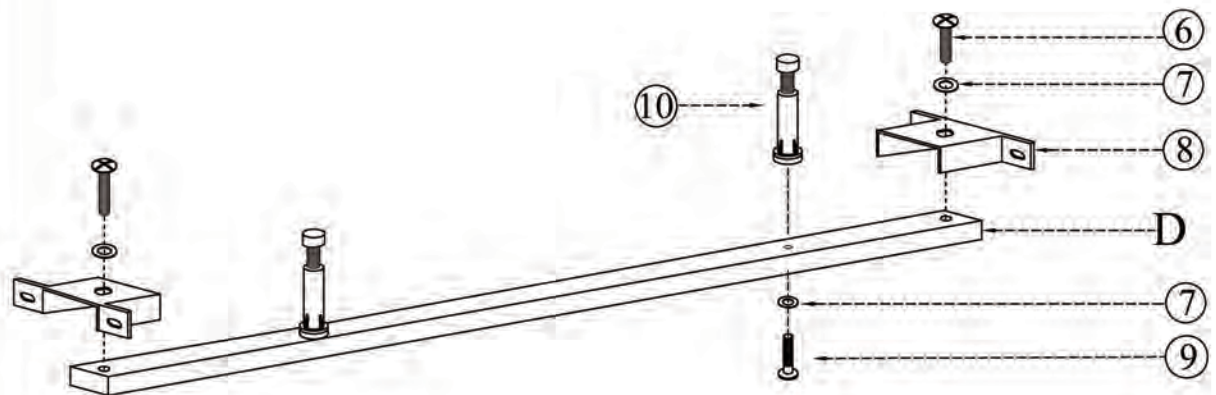

STEP 1.

STEP 2.

PARTS AND HARDWARE.

	
Gold Bolts (m8*18) ④ X 8	Allen key (m5) ⑤ X 1
	
Bolts (m8*20) ⑥ X 2	Washers (m8) ⑦ X 4
	
Brackets ⑧ X 2	Bolts (m8*40) ⑨ X 2
	
Support legs ⑩ X 2	Side Rails C X 2
	
Center Support D X 1	

STEP 3.

STEP 4.

PARTS AND HARDWARE.

 Bolts (m8*20) ⑥ X 4	 Washers (m8) ⑦ X 4
 Screws (m8*32) ⑪ X 42	 Slats E X 1

NOTES.

Thank you for purchasing this quality product!
Be sure to check all packing material careful
for small part that may have come loose
inside the carton during shipping.