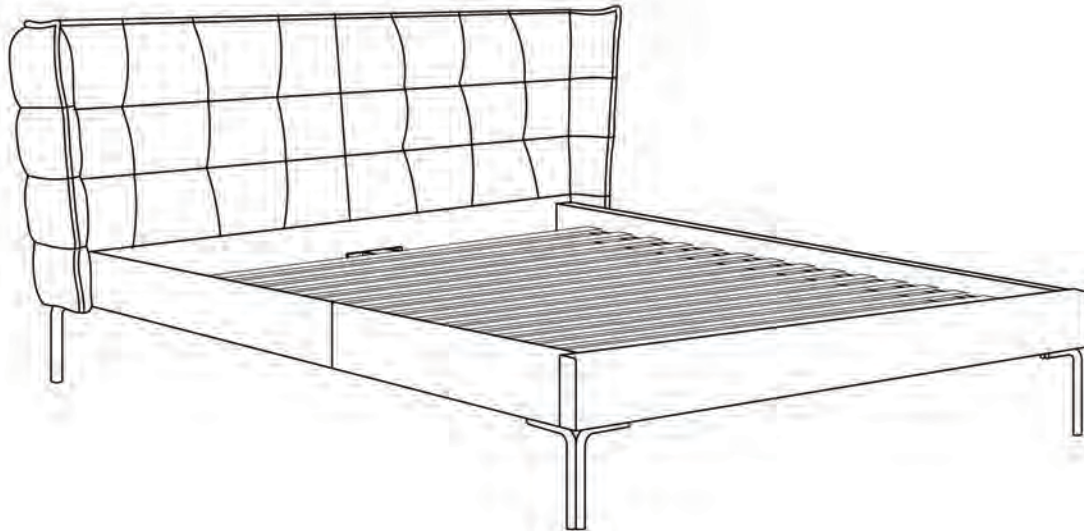

MOE'S

home collection

ASSEMBLY INSTRUCTIONS.

OSTALO QUEEN BED GREY

RN-1092-29

THANK YOU FOR YOUR PURCHASE!

PARTS AND HARDWARE.

 Feet ① X 4	 Gold Bolt(m6*35) ② X 10
 Allen Key (m4) ③ X 1	 Headboard A X 1
 Footboard B X 1	

NOTES.

Thank you for purchasing this quality product!
Be sure to check all packing material careful
for small part that may have come loose
inside the carton during shipping.

CAUTION:The item is heavy,assembly
should be performed by two people.

STEP 1.

STEP 2.

PARTS AND HARDWARE.

	
Gold Bolts (m8*18) ④ X 8	Allen key (m5) ⑤ X 1
	
Bolts (m8*20) ⑥ X 2	Washers (m8) ⑦ X 4
	
Brackets ⑧ X 2	Bolts (m8*40) ⑨ X 2
	
Support legs ⑩ X 2	Side Rails C X 2
	
Center Support D X 1	