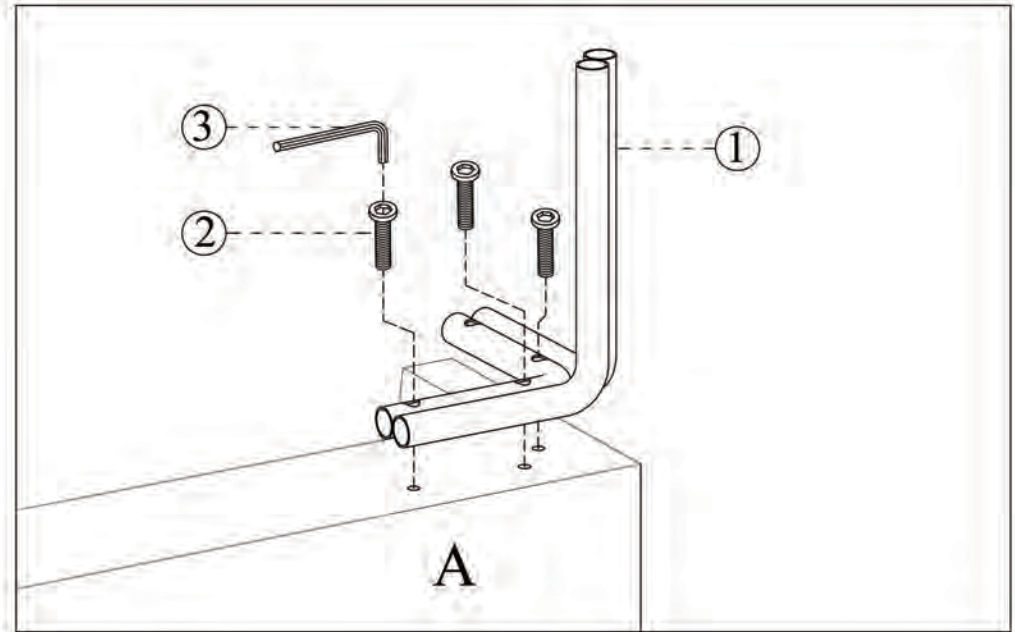

MOE'S

home collection

ASSEMBLY INSTRUCTIONS.

OSTALO QUEEN BED GREY

RN-1092-29

THANK YOU FOR YOUR PURCHASE!

PARTS AND HARDWARE.

 Feet ① X 4	 Gold Bolt(m6*35) ② X 10
 Allen Key (m4) ③ X 1	 Headboard A X 1
 Footboard B X 1	

STEP 1.

STEP 2.

PARTS AND HARDWARE.

	
Gold Bolts (m8*18) ④ X 8	Allen key (m5) ⑤ X 1
	
Bolts (m8*20) ⑥ X 2	Washers (m8) ⑦ X 4
	
Brackets ⑧ X 2	Bolts (m8*40) ⑨ X 2
	
Support legs ⑩ X 2	Side Rails C X 2
	
Center Support D X 1	

STEP 3.

STEP 4.

PARTS AND HARDWARE.

 Bolts (m8*20) ⑥ X 4	 Washers (m8) ⑦ X 4
 Screws (m8*32) ⑪ X 42	 Slats E X 1

NOTES.

Thank you for purchasing this quality product!
Be sure to check all packing material careful
for small part that may have come loose
inside the carton during shipping.