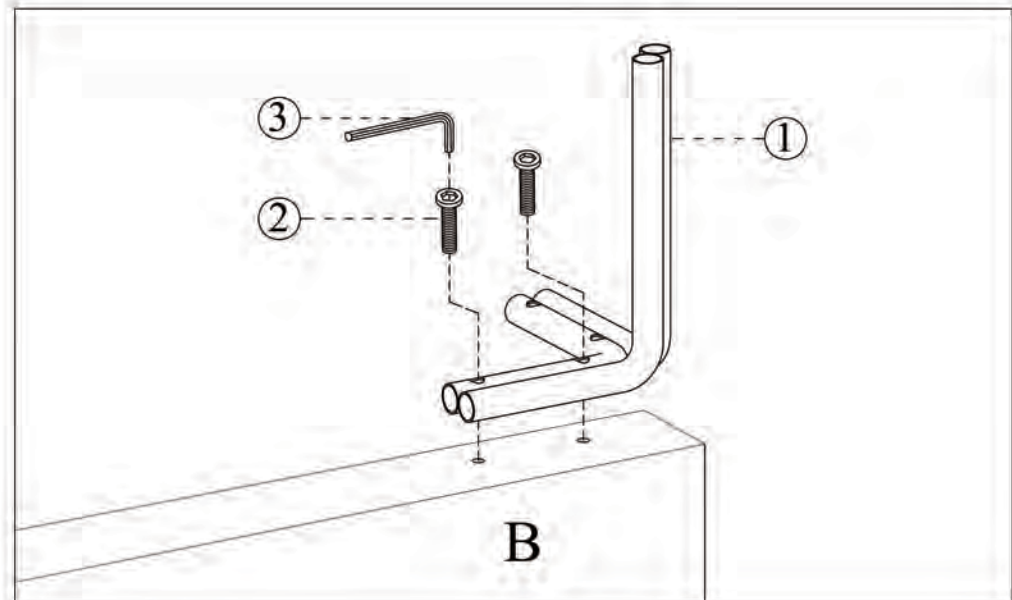

MOE'S

home collection

ASSEMBLY INSTRUCTIONS.

OSTALO QUEEN BED GREY

RN-1092-29

THANK YOU FOR YOUR PURCHASE!

PARTS AND HARDWARE.

 Feet ① X 4	 Gold Bolt(m6*35) ② X 10
 Allen Key (m4) ③ X 1	 Headboard A X 1
 Footboard B X 1	

STEP 1.

STEP 2.

PARTS AND HARDWARE.

	
Gold Bolts (m8*18) ④ X 8	Allen key (m5) ⑤ X 1
	
Bolts (m8*20) ⑥ X 2	Washers (m8) ⑦ X 4
	
Brackets ⑧ X 2	Bolts (m8*40) ⑨ X 2
	
Support legs ⑩ X 2	Side Rails C X 2
	
Center Support D X 1	

STEP 3.

STEP 4.

PARTS AND HARDWARE.

 Bolts (m8*20) ⑥ X 4	 Washers (m8) ⑦ X 4
 Screws (m8*32) ⑪ X 42	 Slats E X 1

NOTES.

Thank you for purchasing this quality product!
Be sure to check all packing material careful
for small part that may have come loose
inside the carton during shipping.