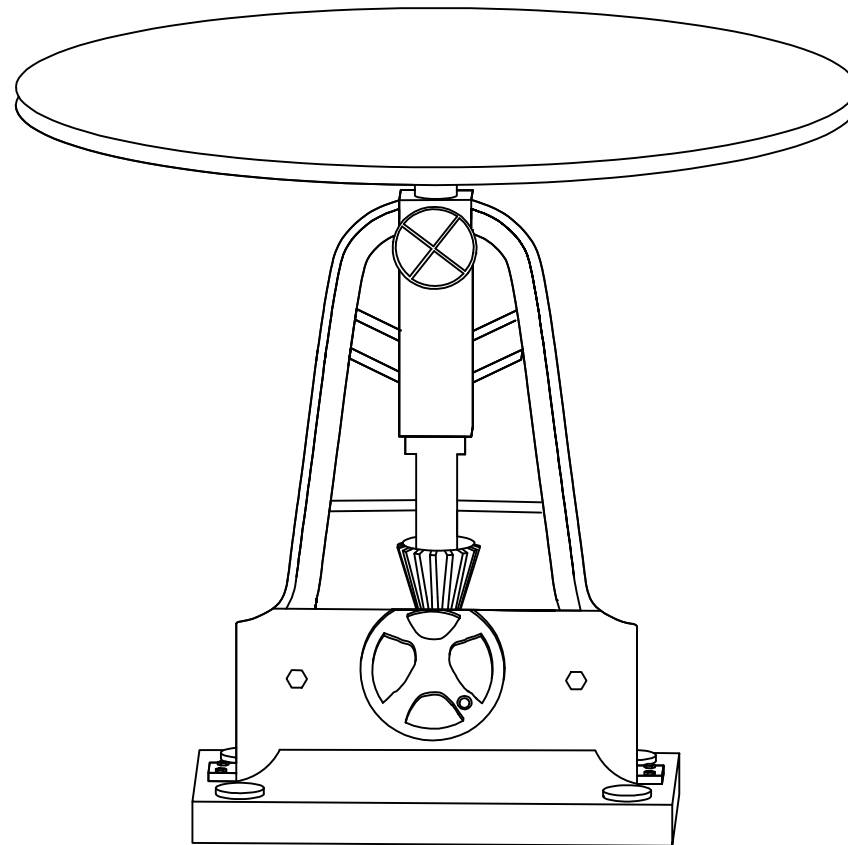

MOE'S

h o m e c o l l e c t i o n

ASSEMBLY INSTRUCTIONS.

DELAWARE ADJUSTABLE TABLE

QJ-1006-02

THANK YOU FOR YOUR PURCHASE !

PARTS AND HARDWARE.

PARTS LIST

1. TOP x 1

2. BASE x 1

NOTES.

Thank you for purchasing this quality product!
Be sure to check all packing material carefully for small part that may have come loose inside the carton during shipping.

CAUTION: The item is heavy, assembly should be performed by two people.