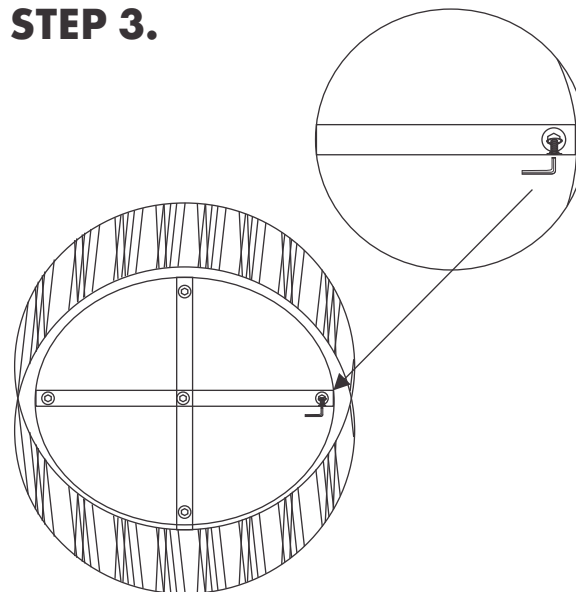

MOE'S

home collection

ASSEMBLY INSTRUCTIONS.

CALCUTTA COFFEE TABLE

KY-1004-18

THANK YOU FOR YOUR PURCHASE!

PARTS AND HARDWARE.

TOP X1 - A 	BASE X1 - B 
BOLT-6X20 MM-5 	ALLEN KEY X 1 
WASHER-5X20 MM-5 	

STEP 1.

STEP 2.

STEP 3.

STEP 4.

NOTES.

Thank you for purchasing this quality product! Be sure to check all packing material carefully for small part that may have come loose inside the carton during shipping.