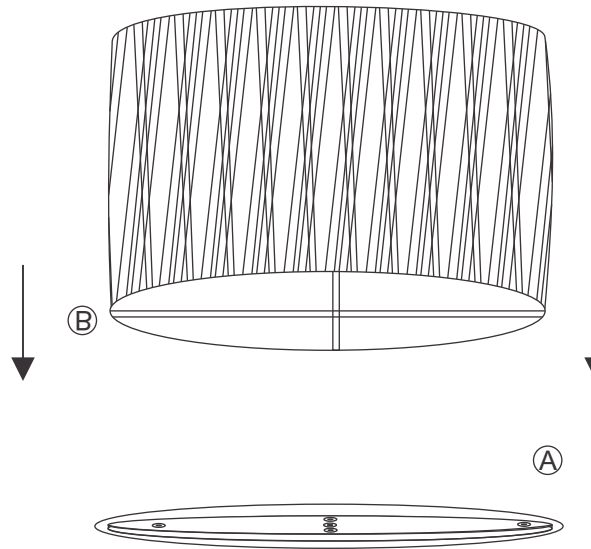

MOE'S

home collection

ASSEMBLY INSTRUCTIONS.

CALCUTTA COFFEE TABLE

KY-1004-18

THANK YOU FOR YOUR PURCHASE!

PARTS AND HARDWARE.

TOP X1 - A 	BASE X1 - B 
BOLT-6X20 MM-5 	ALLEN KEY X 1 
WASHER-5X20 MM-5 	

STEP 1.

STEP 2.

STEP 3.

STEP 4.

NOTES.

Thank you for purchasing this quality product! Be sure to check all packing material carefully for small part that may have come loose inside the carton during shipping.