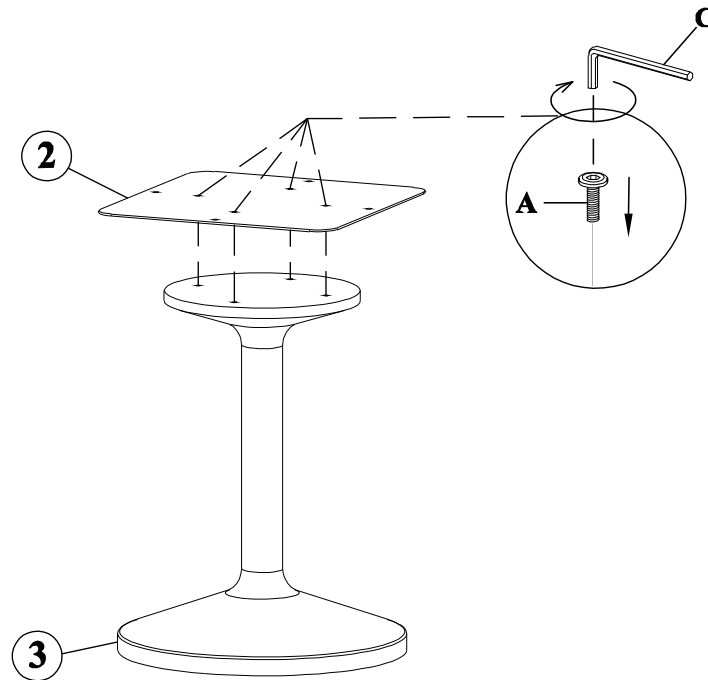

PARTS AND HARDWARE.

NOTES.

Thank you for purchasing this quality product! Be sure to check all packing material carefully for small part that may have come loose inside the carton during shipping.

CAUTION: The item is heavy, assembly should be performed by two people.

STEP 1.

STEP 2.