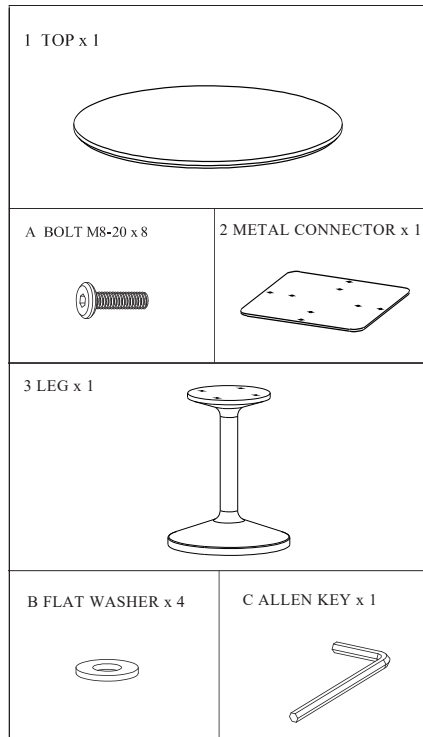

MOE'S

home collection

ASSEMBLY INSTRUCTIONS.

TULI CAFÉ TABLE

JK-1004-29

THANK YOU FOR YOUR PURCHASE!

PARTS AND HARDWARE.

NOTES.

Thank you for purchasing this quality product! Be sure to check all packing material carefully for small part that may have come loose inside the carton during shipping.

CAUTION: The item is heavy, assembly should be performed by two people.