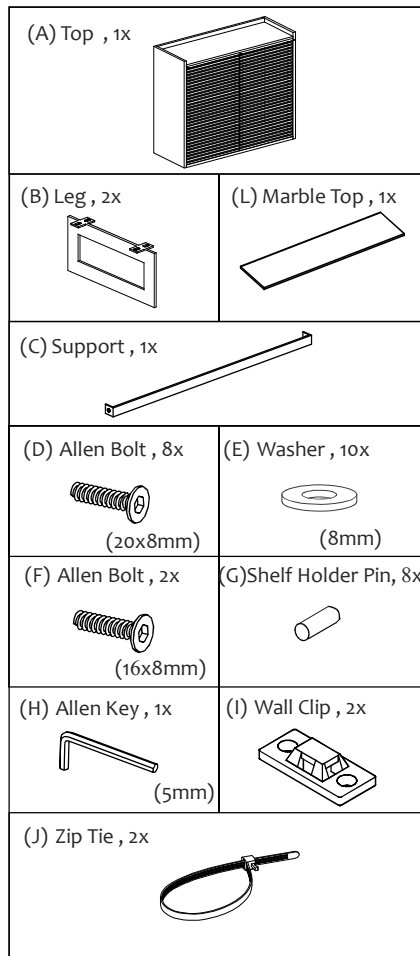

MOE'S

home collection

ASSEMBLY INSTRUCTIONS.

PALOMA SMALL CABINET

JD-1024-07

THANK YOU FOR YOUR PURCHASE!

PARTS AND HARDWARE.

NOTES.

Thank you for purchasing this quality product! Be sure to check all packing material carefully for small part that may have come loose inside the carton during shipping.

CAUTION: The item is heavy, assembly should be performed by two people.