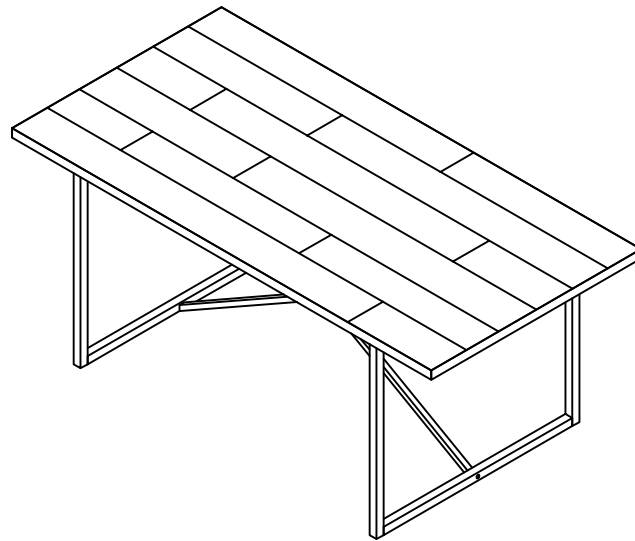

MOE'S

home collection

ASSEMBLY INSTRUCTIONS.

SIERRA DINING TABLE

FR-1017-23

THANK YOU FOR YOUR PURCHASE!

PARTS AND HARDWARE.

PARTS LIST

NO.	DESCRIPTION	IMAGE	Q'TY
P1	TABLE TOP		1
P2	LEGS FRAMES		2
P3	STRETCHER FRAME		1

HARDWARE LIST

NO.	DESCRIPTION	IMAGE	Q'TY
H1	BOLT M8x40		4
H2	BOLT M8x50		8
H3	ALLEN KEY M4		1

NOTES.

Thank you for purchasing this quality product! Be sure to check all packing material carefully for small part that may have come loose inside the carton during shipping.