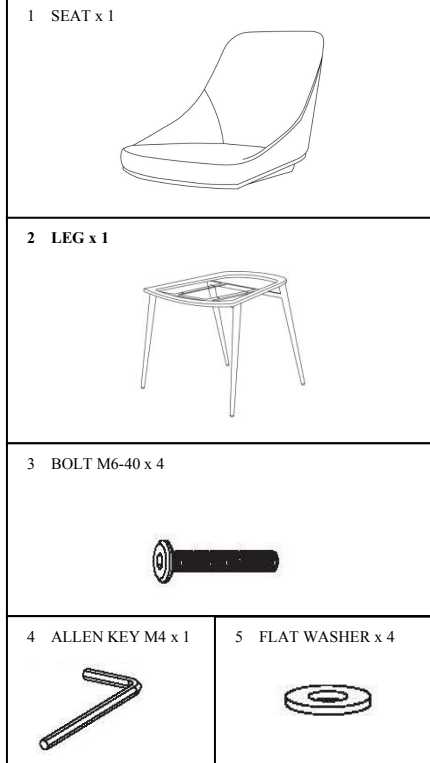

MOE'S

home collection

ASSEMBLY INSTRUCTIONS.

SEDONA DINING CHAIR GREEN VELVET

EJ-1034-16

THANK YOU FOR YOUR PURCHASE!

PARTS AND HARDWARE.

NOTES.

Thank you for purchasing this quality product! Be sure to check all packing material carefully for small part that may have come loose inside the carton during shipping.

CAUTION: The item is heavy, assembly should be performed by two people.