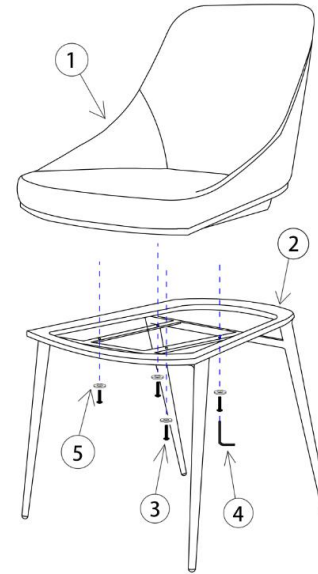

PARTS AND HARDWARE.

NOTES.

Thank you for purchasing this quality product! Be sure to check all packing material carefully for small part that may have come loose inside the carton during shipping.

CAUTION: The item is heavy, assembly should be performed by two people.

STEP 1.

STEP 2.