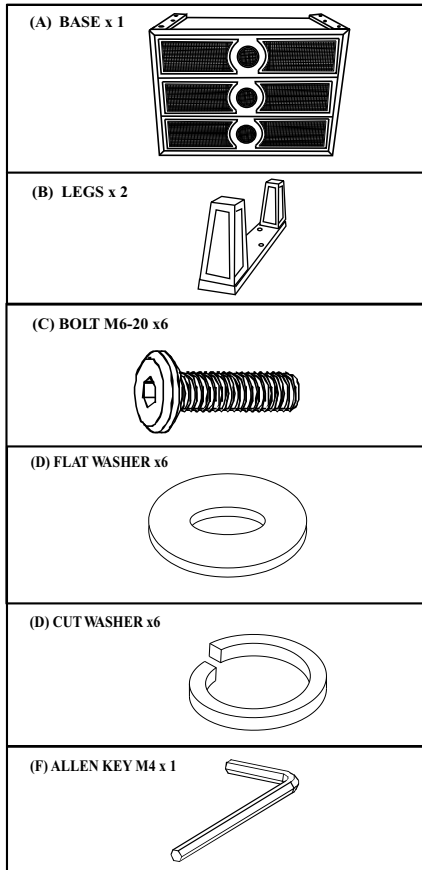

MOE'S

home collection

ASSEMBLY INSTRUCTIONS.

DOBBY DRESSER

DD-1034-24

THANK YOU FOR YOUR PURCHASE!

PARTS AND HARDWARE.

NOTES.

Thank you for purchasing this quality product! Be sure to check all packing material carefully for small part that may have come loose inside the carton during shipping.

CAUTION: The item is heavy, assembly should be performed by two people.