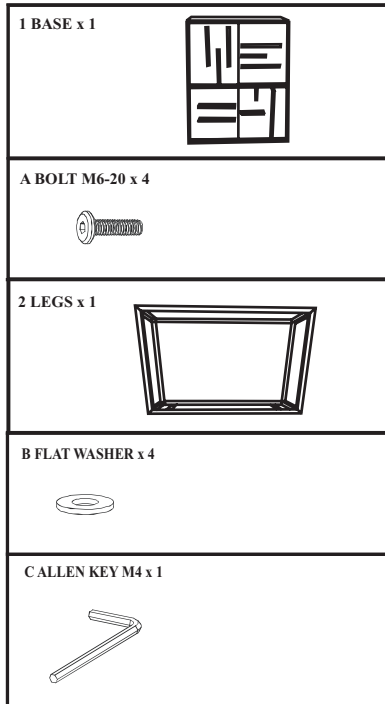

MOE'S

home collection

ASSEMBLY INSTRUCTIONS.

BRITTON CABINET

DD-1012-16

THANK YOU FOR YOUR PURCHASE!

PARTS AND HARDWARE.

NOTES.

Thank you for purchasing this quality product! Be sure to check all packing material carefully for small part that may have come loose inside the carton during shipping.

CAUTION: The item is heavy, assembly should be performed by two people.