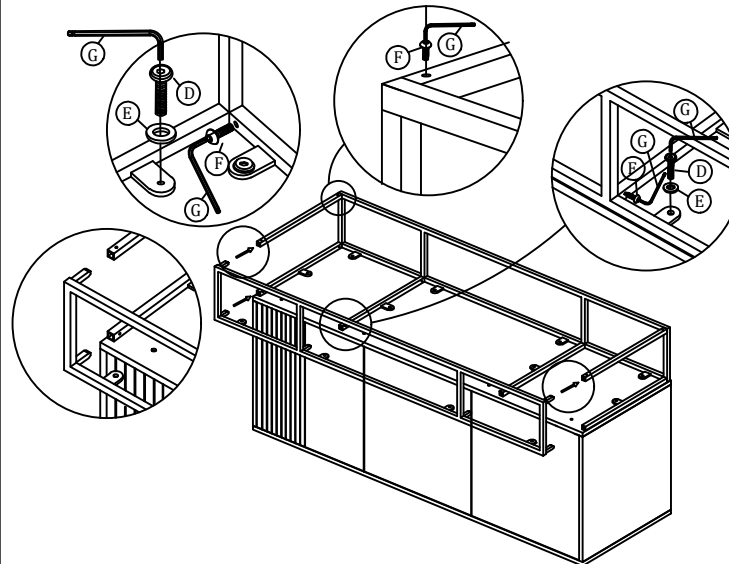

NO.	DESCRIPTION	IMAGE	Qty
A.	SIDEBOARD		1
B.	LEG		2
C.	SIDE SUPPORT		2

HARDWARE LIST

D.	Allen Bolt 6 x 16 mm		8
E.	Flat Washer 8mm		8
F.	Allen Bolt 6 x 10 mm		12
G.	Allen Key 4mm		1

NOTES.

Thank you for purchasing this quality product!
Be sure to check all packing material carefully
for small part that May have come loose inside
the carton during shipping.

CAUTION: The Item is heavy, assembly
should be performed by two people.

STEP 1.

STEP 2.

STEP 3.

STEP 4.