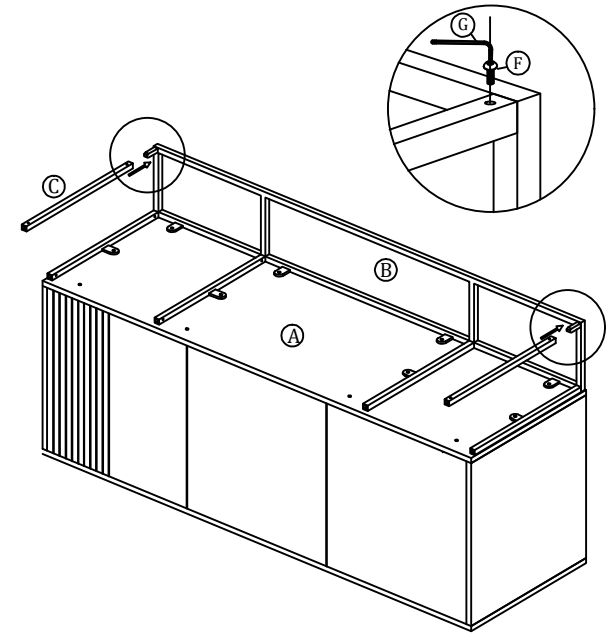

PARTS & HARDWARE.

PART LIST

NO.	DESCRIPTION	IMAGE	Qty
A.	SIDEBOARD		1
B.	LEG		2
C.	SIDE SUPPORT		2

HARDWARE LIST

D.	Allen Bolt 6 x 16 mm		8
E.	Flat Washer 8mm		8
F.	Allen Bolt 6 x 10 mm		12
G.	Allen Key 4mm		1

NOTES.

Thank you for purchasing this quality product!
Be sure to check all packing material carefully
for small part that May have come loose inside
the carton during shipping.

CAUTION: The Item is heavy, assembly
should be performed by two people.

STEP 1.

STEP 2.

STEP 3.

STEP 4.