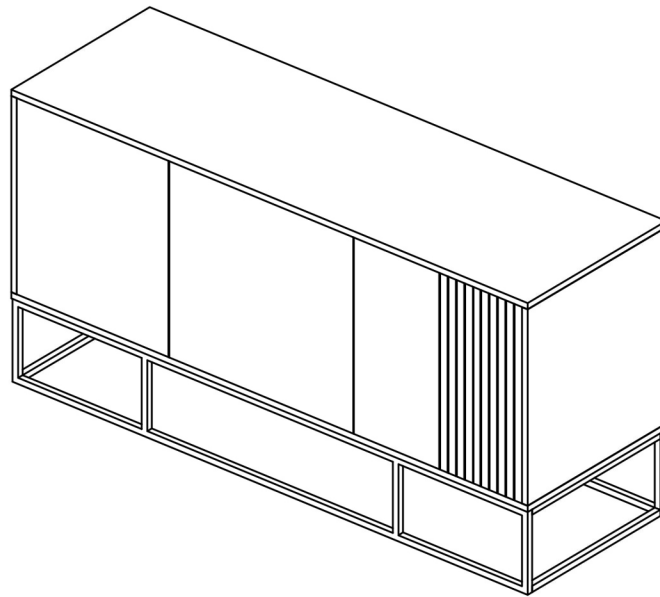

MOE'S

home collection

ASSEMBLY INSTRUCTIONS.

ATELIER SIDEBOARD NATURAL

BZ-1110-24

THANK YOU FOR YOUR PURCHASE!

PARTS & HARDWARE.

PART LIST

NO.	DESCRIPTION	IMAGE	Qty
A.	SIDEBOARD		1
B.	LEG		2
C.	SIDE SUPPORT		2

HARDWARE LIST

D.	Allen Bolt 6 x 16 mm		8
E.	Flat Washer 8mm		8
F.	Allen Bolt 6 x 10 mm		12
G.	Allen Key 4mm		1

NOTES.

Thank you for purchasing this quality product!
Be sure to check all packing material carefully
for small part that May have come loose inside
the carton during shipping.