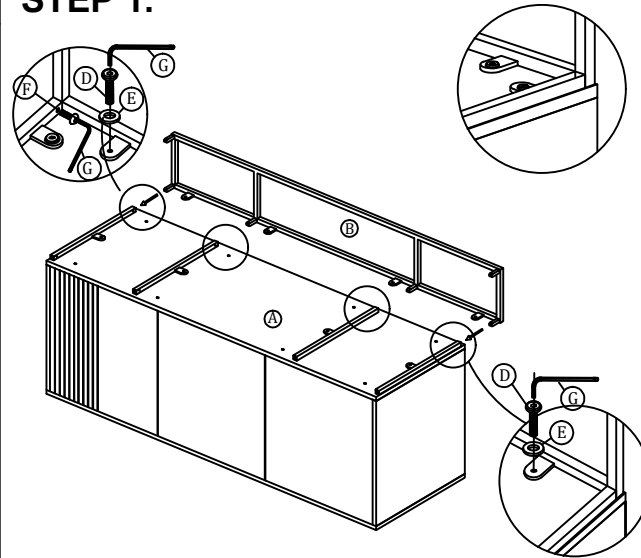

PARTS & HARDWARE.

PART LIST

NO.	DESCRIPTION	IMAGE	Qty
A.	SIDEBOARD		1
B.	LEG		2
C.	SIDE SUPPORT		2

HARDWARE LIST

D.	Allen Bolt 6 x 16 mm		8
E.	Flat Washer 8mm		8
F.	Allen Bolt 6 x 10 mm		12
G.	Allen Key 4mm		1

NOTES.

Thank you for purchasing this quality product!
Be sure to check all packing material carefully
for small part that May have come loose inside
the carton during shipping.

CAUTION: The Item is heavy, assembly
should be performed by two people.

STEP 1.