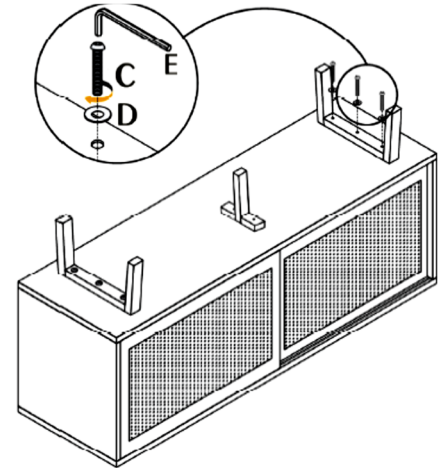

PARTS AND HARDWARE

A. CABINET X 1

B. LEG X 1+2

C. ALLEN BOLT X 8

D. WASHER X 8

E. ALLEN KEY X 1

NOTES.

Thank you for purchasing this quality product! Be sure to check all packing material carefully for small part that may have come loose inside the carton during shipping.

CAUTION: The item is heavy, assembly should Be performed by two people.

STEP 1.

STEP 2.

STEP 3.