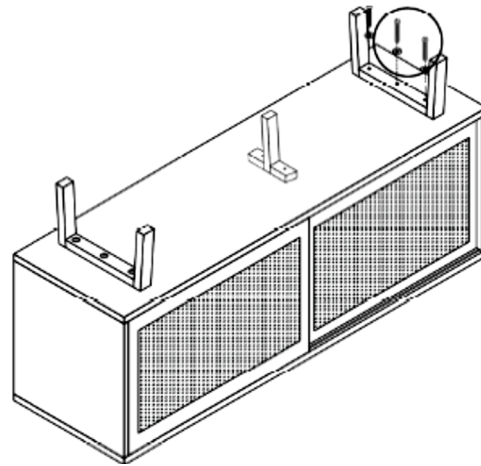

PARTS AND HARDWARE

A. CABINET X 1

B. LEG X 1+2

C. ALLEN BOLT X 8

D. WASHER X 8

E. ALLEN KEY X 1

NOTES.

Thank you for purchasing this quality product! Be sure to check all packing material carefully for small part that may have come loose inside the carton during shipping.

CAUTION: The item is heavy, assembly should Be performed by two people.

STEP 1.