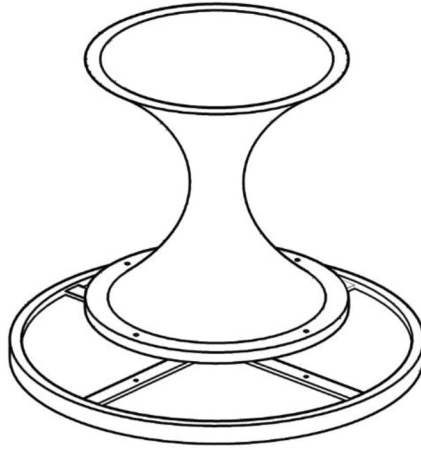

PARTS AND HARDWARE.

PARTS LIST

No.	DESCRIPTION	IMAGE	Q'TY
P1	CONCRETE TOP		01
P2	CONCRETE BASE		01

HARDWARE LIST

No.	DESCRIPTION	IMAGE	Q'TY
H1	BOLT M8x60		04
H2	WASHER M8		04
H3	KEY		01

NOTES.

Thank you for purchasing this quality product! Be sure to check all packing material carefully for small part that may have come loose inside the carton during shipping.

CAUTION: The item is heavy, assembly should be performed by two people.

STEP 1.