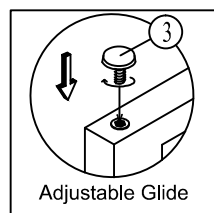

LIBERTY FURNITURE

ASSEMBLY INSTRUCTION

ITEM # : 686-TV63

DESCRIPTION : 63" TV CONSOLE

Thank you for purchasing this quality product. Be sure to check all packing material carefully for small parts which may have come loose inside the carton during shipment. Identify and count all parts and compare with the parts list below:

Component List		
NO.	Descriptions	Qty.
A	TV Concole	1
B	Side Frame	2
C	Slat Support	1

Hardware List		
NO.	Descriptions	Qty.
1	JCBC Bolt M6 x 60mm	8
2	M4 Allen Key	1
3	Adjustable	4

63" TV CONSOLE

ASSEMBLY TIPS: