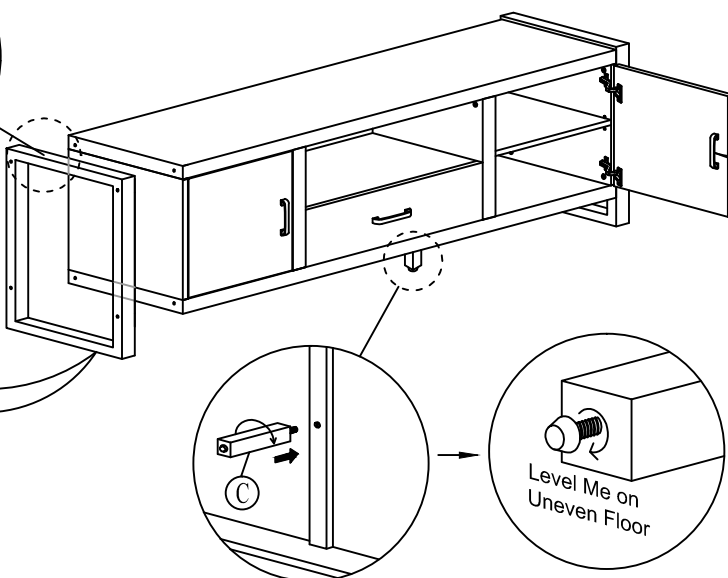

LIBERTY FURNITURE

ASSEMBLY INSTRUCTION

ITEM # : 686-TV63

DESCRIPTION : 63" TV CONSOLE

Thank you for purchasing this quality product. Be sure to check all packing material carefully for small parts which may have come loose inside the carton during shipment. Identify and count all parts and compare with the parts list below:

Component List		
NO.	Descriptions	Qty.
A	TV Concole	1
B	Side Frame	2
C	Slat Support	1

Hardware List		
NO.	Descriptions	Qty.
1	JCBC Bolt M6 x 60mm	8
2	M4 Allen Key	1
3	Adjustable	4

63" TV CONSOLE

ASSEMBLY TIPS: