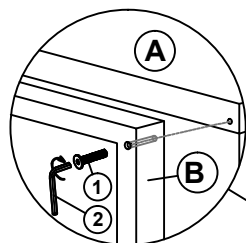

LIBERTY FURNITURE

ASSEMBLY INSTRUCTION

ITEM # : 686-TV63

DESCRIPTION : 63" TV CONSOLE

Thank you for purchasing this quality product. Be sure to check all packing material carefully for small parts which may have come loose inside the carton during shipment. Identify and count all parts and compare with the parts list below:

Component List		
NO.	Descriptions	Qty.
A	TV Concole	1
B	Side Frame	2
C	Slat Support	1

Hardware List		
NO.	Descriptions	Qty.
1	JCBC Bolt M6 x 60mm	8
2	M4 Allen Key	1
3	Adjustable	4

63" TV CONSOLE

ASSEMBLY TIPS: