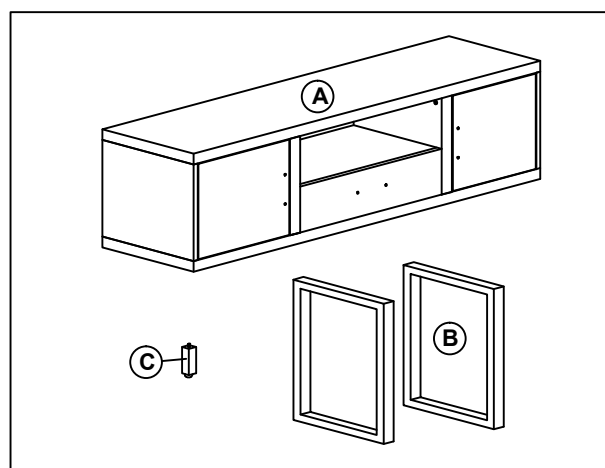

LIBERTY FURNITURE

ASSEMBLY INSTRUCTION

ITEM # : 686-TV63

DESCRIPTION : 63" TV CONSOLE

Thank you for purchasing this quality product. Be sure to check all packing material carefully for small parts which may have come loose inside the carton during shipment. Identify and count all parts and compare with the parts list below:

Component List		
NO.	Descriptions	Qty.
A	TV Concole	1
B	Side Frame	2
C	Slat Support	1

Hardware List		
NO.	Descriptions	Qty.
1	JCBC Bolt M6 x 60mm	8
2	M4 Allen Key	1
3	Adjustable	4

63" TV CONSOLE

ASSEMBLY TIPS: