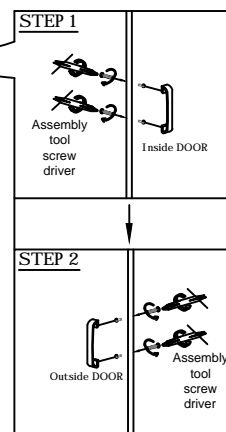

LIBERTY FURNITURE

ASSEMBLY INSTRUCTION

ITEM # : 686-TV63

DESCRIPTION : 63" TV CONSOLE

Thank you for purchasing this quality product. Be sure to check all packing material carefully for small parts which may have come loose inside the carton during shipment. Identify and count all parts and compare with the parts list below:

Component List		
NO.	Descriptions	Qty.
A	TV Concole	1
B	Side Frame	2
C	Slat Support	1

Hardware List		
NO.	Descriptions	Qty.
1	JCBC Bolt M6 x 60mm	8
2	M4 Allen Key	1
3	Adjustable	4

63" TV CONSOLE

ASSEMBLY TIPS:

1. Remove hardware from box and sort by size.
2. Please check to see that all hardware and parts are present prior start of assembly.
3. Please follow attached instructions in the same sequence as numbered to assure fast and easy assembly.