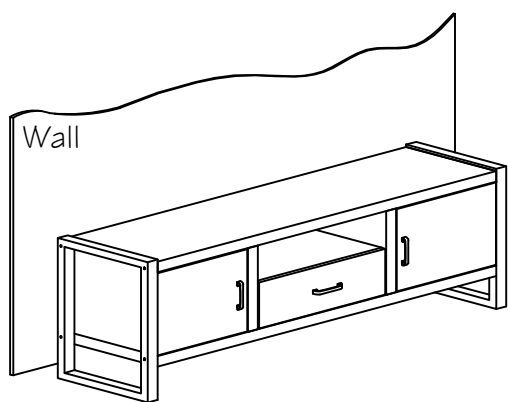

LIBERTY FURNITURE

ASSEMBLY INSTRUCTION

ITEM # : 686-TV63

DESCRIPTION : 63" TV CONSOLE

Thank you for purchasing this quality product. Be sure to check all packing material carefully for small parts which may have come loose inside the carton during shipment. Identify and count all parts and compare with the parts list below:

Component List		
NO.	Descriptions	Qty.
A	TV Concole	1
B	Side Frame	2
C	Slat Support	1

Hardware List		
NO.	Descriptions	Qty.
1	JCBC Bolt M6 x 60mm	8
2	M4 Allen Key	1
3	Adjustable	4

63" TV CONSOLE

ASSEMBLY TIPS: