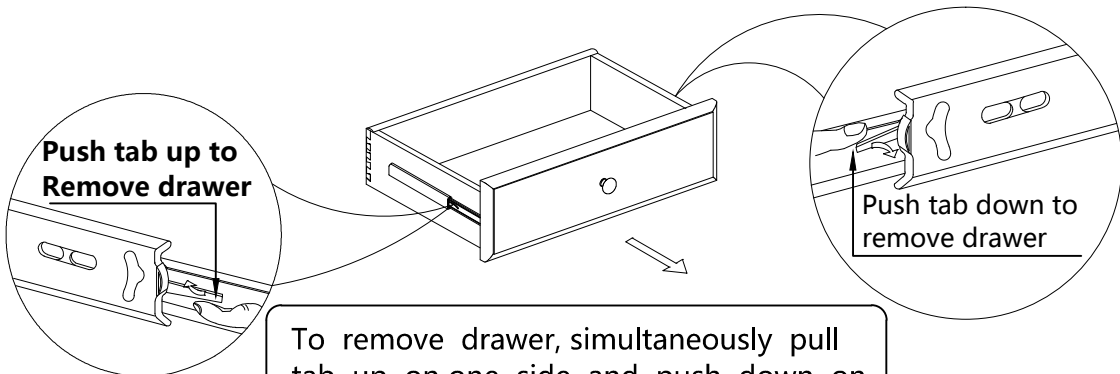

Parts List		
No.	Description	Qty.
①	Bar Top	1 Pc
②	Ear Block	7 Pcs
③	Bar Base w/ Marble Top	1 Pc
④	Right Metal Footrest	1 Pc
⑤	Left Metal Footrest	1 Pc
⑥	Support Metal	3 Pcs
⑦	Center Leg	2 Pcs

Hardware List (Bar Top)			
No.	Description	Hardware	Qty.
Ⓐ	JCBC Screw $\varnothing 1/4"$ x 40 mm		14 Pcs
Ⓑ	Spring Washer $\varnothing 5/16"$		14 Pcs
Ⓒ	Flat Washer $\varnothing 5/16"$ x 18 mm x 2 mm		14 Pcs
Ⓓ	Allen Key M4		1 Pc
Ⓔ	Wood Plug		14 Pcs
Hardware List (Bar Base)			
Ⓕ	JCBC Screw $\varnothing 1/4"$ x 20 mm		15 Pcs

Liberty Furniture
INDUSTRIES, INC

LIBERTY FURNITURE

ASSEMBLY INSTRUCTION

ITEM#: 652-BAR7242T / BAR7242B

DESCRIPTION : BAR TOP / BAR BASE
W / MARBLE TOP

Adjustable Panel

SCREW

STEP 5

Shelf Wine Rack

Leveler
CENTER LEG

STEP 6

Push tab up to
Remove drawer

Push tab down to
remove drawer

To remove drawer, simultaneously pull tab up on one side and push down on the other and remove drawer.