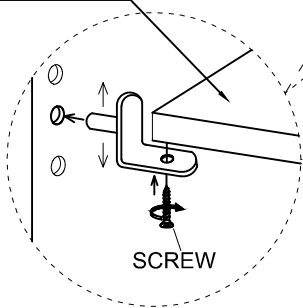

Parts List		
No.	Description	Qty.
①	Bar Top	1 Pc
②	Ear Block	7 Pcs
③	Bar Base w/ Marble Top	1 Pc
④	Right Metal Footrest	1 Pc
⑤	Left Metal Footrest	1 Pc
⑥	Support Metal	3 Pcs
⑦	Center Leg	2 Pcs

Hardware List (Bar Top)			
No.	Description	Hardware	Qty.
Ⓐ	JCBC Screw $\varnothing 1/4"$ x 40 mm		14 Pcs
Ⓑ	Spring Washer $\varnothing 5/16"$		14 Pcs
Ⓒ	Flat Washer $\varnothing 5/16"$ x 18 mm x 2 mm		14 Pcs
Ⓓ	Allen Key M4		1 Pc
Ⓔ	Wood Plug		14 Pcs
Hardware List (Bar Base)			
Ⓕ	JCBC Screw $\varnothing 1/4"$ x 20 mm		15 Pcs

Liberty Furniture
INDUSTRIES, INC

LIBERTY FURNITURE

ASSEMBLY INSTRUCTION

ITEM#: 652-BAR7242T / BAR7242B

DESCRIPTION : BAR TOP / BAR BASE
W / MARBLE TOP

Adjustable Panel

SCREW

STEP 5

Shelf Wine Rack

Leveler
CENTER LEG

STEP 6

Push tab up to
Remove drawer

Push tab down to
remove drawer

To remove drawer, simultaneously pull tab up on one side and push down on the other and remove drawer.