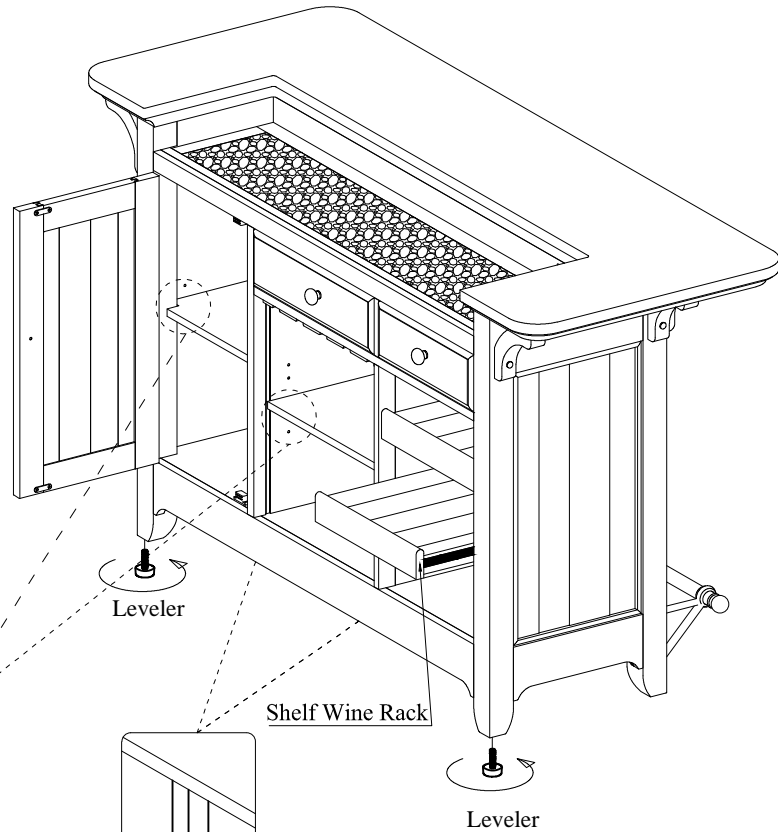

ITEM#: 652-BAR7242T / BAR7242B

DESCRIPTION : BAR TOP / BAR BASE
W / MARBLE TOP

Thank you for purchasing this quality product. Be sure to check all packing material carefully for small Hardware which may have come loose inside the carton during shipment. Identify and count all Hardware and compare with the Hardware List Below.

Parts List		
No.	Description	Qty.
①	Bar Top	1 Pc
②	Ear Block	7 Pcs
③	Bar Base w/ Marble Top	1 Pc
④	Right Metal Footrest	1 Pc
⑤	Left Metal Footrest	1 Pc
⑥	Support Metal	3 Pcs
⑦	Center Leg	2 Pcs

Hardware List (Bar Top)			
No.	Description	Hardware	Qty.
Ⓐ	JCBC Screw $\varnothing 1/4"$ x 40 mm		14 Pcs
Ⓑ	Spring Washer $\varnothing 5/16"$		14 Pcs
Ⓒ	Flat Washer $\varnothing 5/16"$ x 18 mm x 2 mm		14 Pcs
Ⓓ	Allen Key M4		1 Pc
Ⓔ	Wood Plug		14 Pcs
Hardware List (Bar Base)			
Ⓕ	JCBC Screw $\varnothing 1/4"$ x 20 mm		15 Pcs

Liberty Furniture
INDUSTRIES, INC

LIBERTY FURNITURE

ASSEMBLY INSTRUCTION

ITEM#: 652-BAR7242T / BAR7242B

DESCRIPTION : BAR TOP / BAR BASE
W / MARBLE TOP

Adjustable Panel

SCREW

STEP 5

Shelf Wine Rack

Leveler
CENTER LEG

STEP 6

Push tab up to
Remove drawer

Push tab down to
remove drawer

To remove drawer, simultaneously pull tab up on one side and push down on the other and remove drawer.