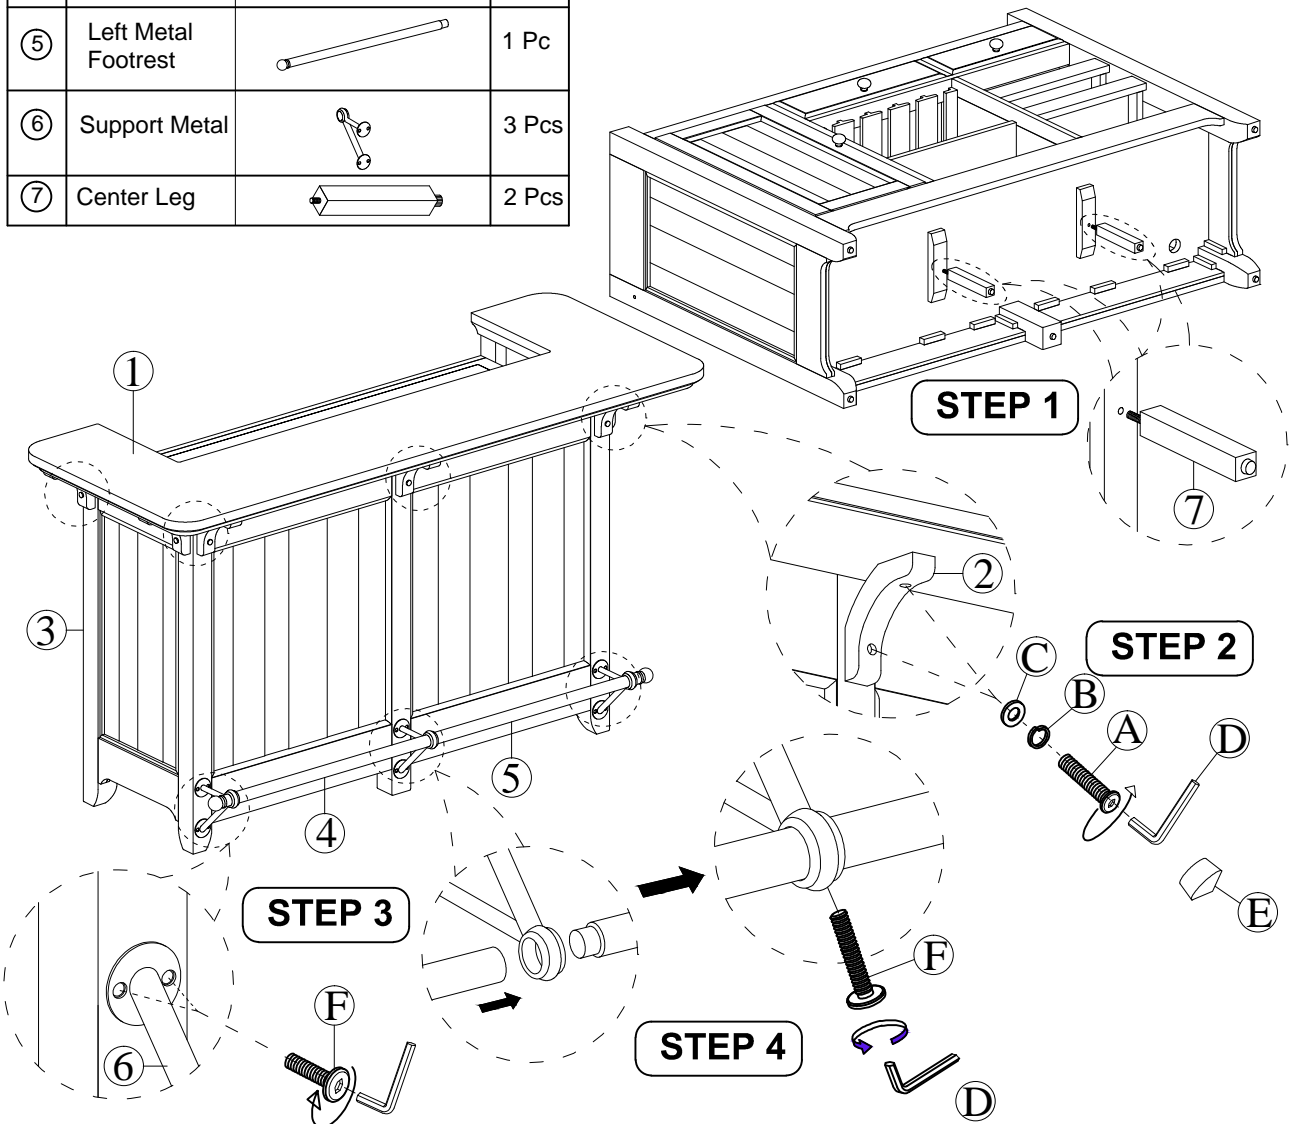

ITEM#: 652-BAR7242T / BAR7242B

DESCRIPTION : BAR TOP / BAR BASE
W / MARBLE TOP

Thank you for purchasing this quality product. Be sure to check all packing material carefully for small Hardware which may have come loose inside the carton during shipment. Identify and count all Hardware and compare with the Hardware List Below.

Parts List		
No.	Description	Qty.
①	Bar Top	1 Pc
②	Ear Block	7 Pcs
③	Bar Base w/ Marble Top	1 Pc
④	Right Metal Footrest	1 Pc
⑤	Left Metal Footrest	1 Pc
⑥	Support Metal	3 Pcs
⑦	Center Leg	2 Pcs

Hardware List (Bar Top)			
No.	Description	Hardware	Qty.
Ⓐ	JCBC Screw $\varnothing 1/4"$ x 40 mm		14 Pcs
Ⓑ	Spring Washer $\varnothing 5/16"$		14 Pcs
Ⓒ	Flat Washer $\varnothing 5/16"$ x 18 mm x 2 mm		14 Pcs
Ⓓ	Allen Key M4		1 Pc
Ⓔ	Wood Plug		14 Pcs
Hardware List (Bar Base)			
Ⓕ	JCBC Screw $\varnothing 1/4"$ x 20 mm		15 Pcs

Liberty Furniture
INDUSTRIES, INC

LIBERTY FURNITURE

ASSEMBLY INSTRUCTION

ITEM#: 652-BAR7242T / BAR7242B

DESCRIPTION : BAR TOP / BAR BASE
W / MARBLE TOP

Adjustable Panel

SCREW

STEP 5

Shelf Wine Rack

Leveler
CENTER LEG

STEP 6

Push tab up to
Remove drawer

Push tab down to
remove drawer

To remove drawer, simultaneously pull tab up on one side and push down on the other and remove drawer.