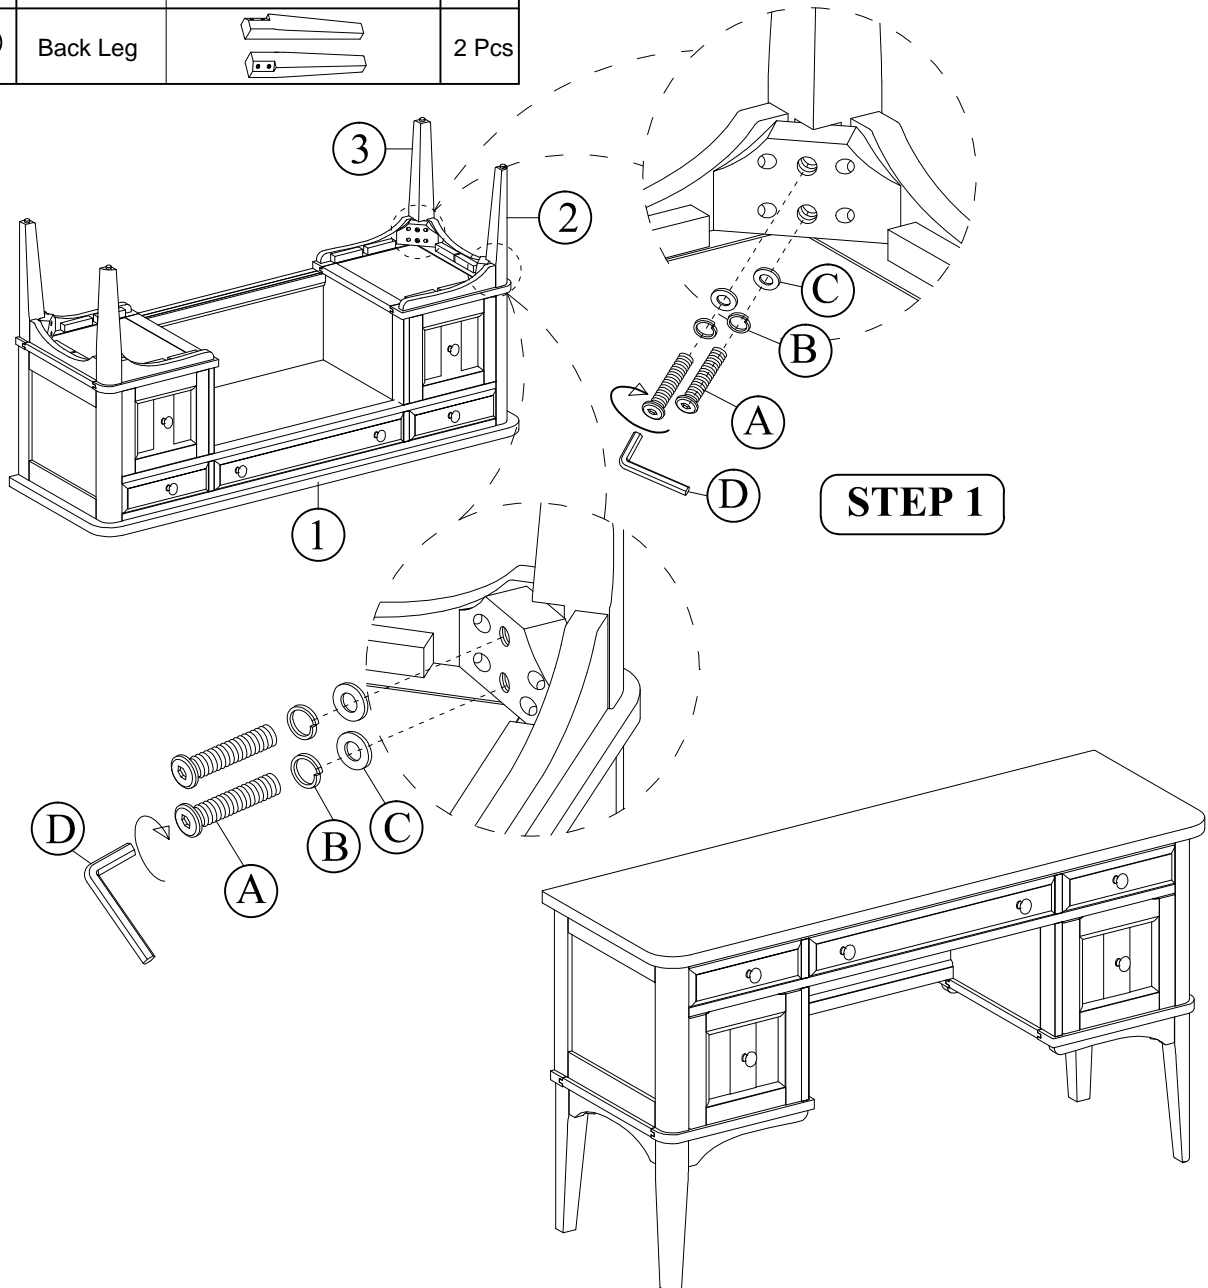

ITEM#: 652-BR35

DESCRIPTION : VANITY DESK

Thank you for purchasing this quality product. Be sure to check all packing material carefully for small Hardware which may have come loose inside the carton during shipment. Identify and count all Hardware and compare with the Hardware List Below.

Parts List		
No.	Description	Qty.
①	Vanity 	1 Pc
②	Front Leg 	2 Pcs
③	Back Leg 	2 Pcs

Hardware List			
No.	Description	Hardware	Qty.
(A)	JCBC Screw Ø5/16" x 57 mm		8 Pcs
(B)	Spring Washer Ø5/16"		8 Pcs
(C)	Flat Washer Ø5/16" x 19 mm x 2 mm		8 Pcs
(D)	Allen Key M4		1 Pc

DRAWER REMOVAL GUIDANCE

Push tab up to
remove drawer

To remove drawer, simultaneously pull
tab up on one side and push down on
the other and remove drawer.

Push tab down to
remove drawer