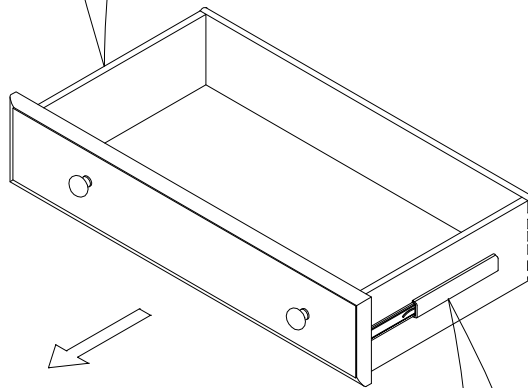

DRAWER REMOVAL GUIDANCE

Push tab up to
remove drawer

To remove drawer, simultaneously pull
tab up on one side and push down on
the other and remove drawer.

Push tab down to
remove drawer