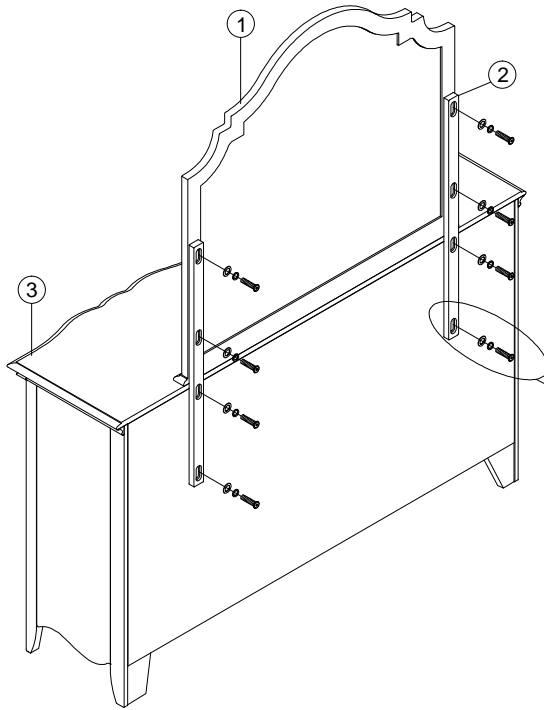

ITEM#: 493-BR51

DESCRIPTION : MIRROR

Thank you for purchasing this quality product. Be sure to check all packing material carefully for small Hardware which may have come loose inside the carton during shipment. Identify and count all Hardware and compare with the Hardware List Below.

Hardware List (Pack inside Mirror)			
No.	Description	Hardware	Qty.
(A)	JCBC Screw Ø1/4" x 30mm		8 Pcs
(B)	Spring Washer Ø1/4"		8 Pcs
(C)	Flat Washer Ø1/4" x 19mm x 2mm		8 Pcs
(D)	Allen Key M4		1 Pc

Parts List		
No.	Description	Qty.
①	Mirror	1 Pc
②	Mirror Support (Pack with Mirror)	2 Pcs
③	Dresser	1 Pc