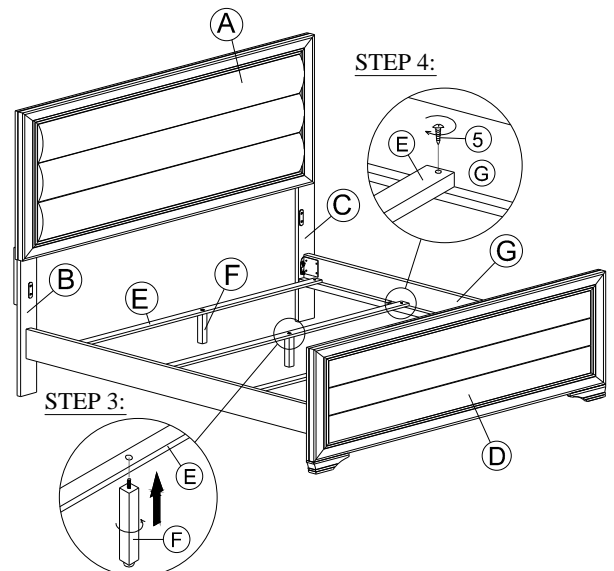

LIBERTY FURNITURE

ASSEMBLY INSTRUCTION

ITEM # : 439-BR17HF
: 439-BR89

DESCRIPTION : FULL UPH PANEL HB/FB
: YOUTH PANEL RAILS

Thank you for purchasing this quality product. Be sure to check all packing material carefully for small parts which may have come loose inside the carton during shipment. Identify and count all parts and compare with the parts list below:

439-BR17HF : Component List		
NO.	Descriptions	Qty.
A	Headboard	1
B	Left Headboard Post	1
C	Right Headboard Post	1
D	Footboard	1
E	Slats	3
F	Slat Support	3

439-BR89 : Component List		
NO.	Descriptions	Qty.
G	Side Rails	2

Hardware List			
NO.	Descriptions		Qty.
1	JCBC Bolt M6 x 40mm		6
2	Spring Washer M6		6
3	Flat Washer 1/4		6
4	M4 Allen Key		1
5	Screw 1/4 P/H Rattan 8x1		6
6	M5 Allen Key		1
7	JCBC Bolt M8 X 25MM		8
8	Spring Washer 5/16"		8
9	Flat Washer 5/16"		8