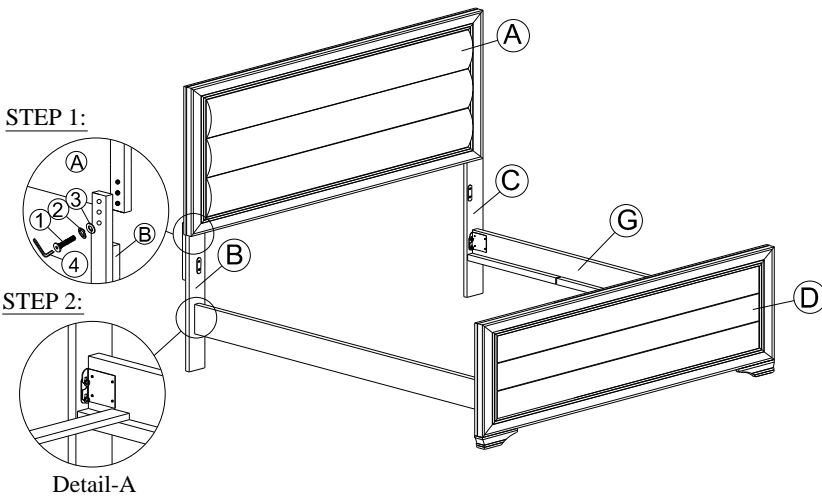

LIBERTY FURNITURE

ASSEMBLY INSTRUCTION

ITEM # : 439-BR17HF
: 439-BR89

DESCRIPTION : FULL UPH PANEL HB/FB
: YOUTH PANEL RAILS

Thank you for purchasing this quality product. Be sure to check all packing material carefully for small parts which may have come loose inside the carton during shipment. Identify and count all parts and compare with the parts list below:

439-BR17HF : Component List		
NO.	Descriptions	Qty.
A	Headboard	1
B	Left Headboard Post	1
C	Right Headboard Post	1
D	Footboard	1
E	Slats	3
F	Slat Support	3

439-BR89 : Component List		
NO.	Descriptions	Qty.
G	Side Rails	2

Hardware List			
NO.	Descriptions		Qty.
1	JCBC Bolt M6 x 40mm		6
2	Spring Washer M6		6
3	Flat Washer 1/4		6
4	M4 Allen Key		1
5	Screw 1/4 P/H Rattan 8x1		6
6	M5 Allen Key		1
7	JCBC Bolt M8 X 25MM		8
8	Spring Washer 5/16"		8
9	Flat Washer 5/16"		8