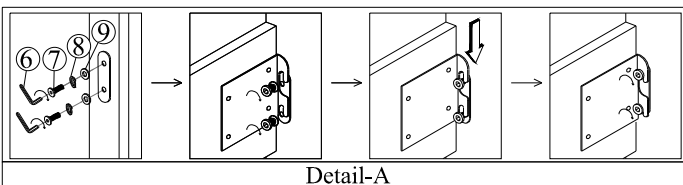

COMPLETED ASSEMBLY

ASSEMBLY TIPS:

1. Remove hardware from box and sort by size.
2. Please check to see that all hardware and parts are present prior start of assembly.
3. Please follow attached instructions in the same sequence as numbered to assure fast and easy assembly.

⚠ WARNING!

1. Don't attempt to repair or modify parts that are broken or defective. Please contact the store immediately.
2. This product is for home use only and not intended for commercial establishments.