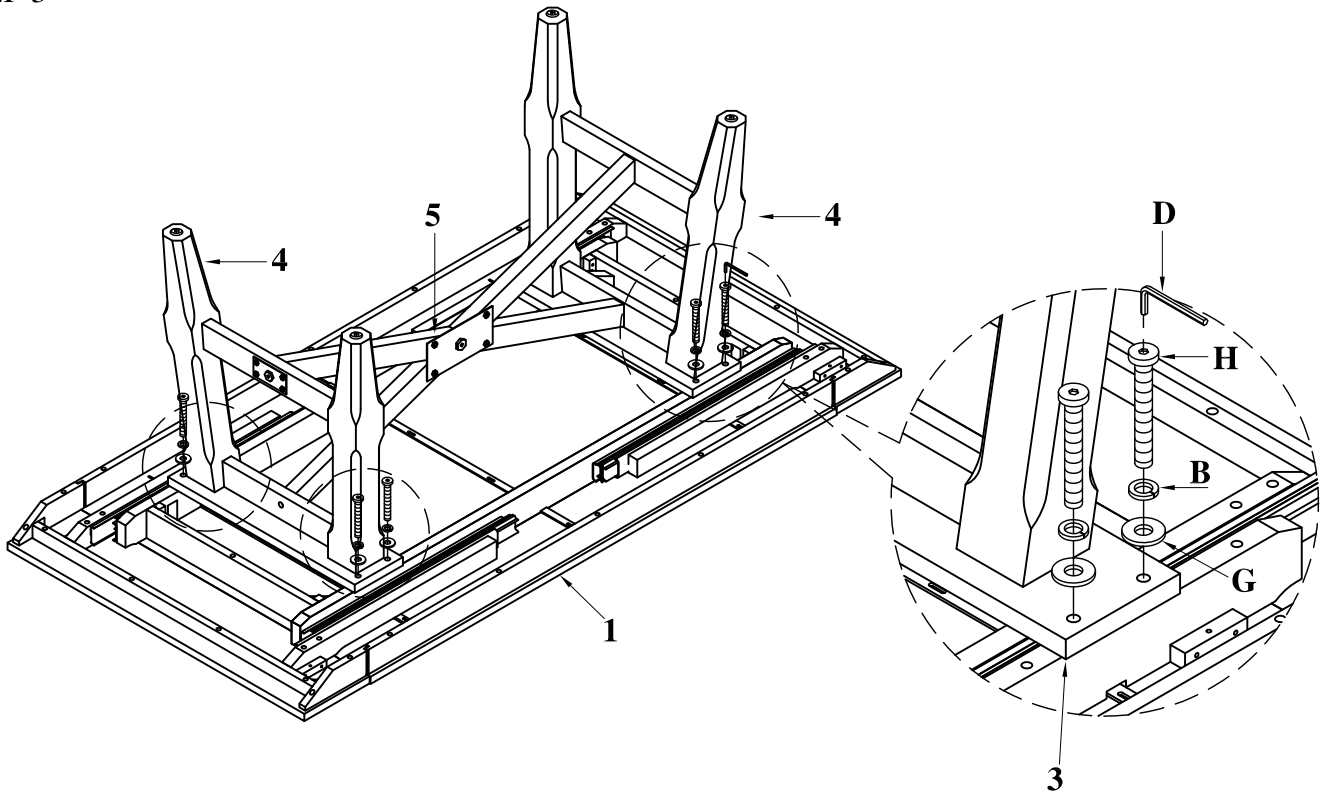

| HARDWARE LIST |                                 |         |        |
|---------------|---------------------------------|---------|--------|
| NO.           | DESCRIPTION                     | DRAWING | Q'TY   |
| A             | Bolt Ø1/4" x 1-1/4"             |         | 4 pcs  |
| B             | Lock Washer<br>Ø5/16"x Ø12mm    |         | 16 pcs |
| C             | Small Washer<br>Ø1/4" x Ø12mm   |         | 4 pcs  |
| D             | Allen key<br>1/8" x 2-1/4"      |         | 1 pc   |
| E             | Wood Cap<br>Ø13.5 x 8mm         |         | 2 pcs  |
| F             | Bolt Ø5/16" x 1-3/4"            |         | 4 pcs  |
| G             | Flat Washer<br>Ø5/16"x Ø19mm    |         | 12 pcs |
| H             | Bolt Ø5/16"x 3-1/4"             |         | 8 pcs  |
| I             | Metal Plate<br>100 x 50 x 7.5mm |         | 2 pcs  |
| J             | Bolt Ø1/4" x 3/4"               |         | 4 pcs  |

**STEP 1**

**STEP 2**

STEP 3

STEP 4

**STEP 5**

**STEP 6**