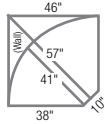

04C-366
CORNER UNIT
40" H x 60" W x 38" D