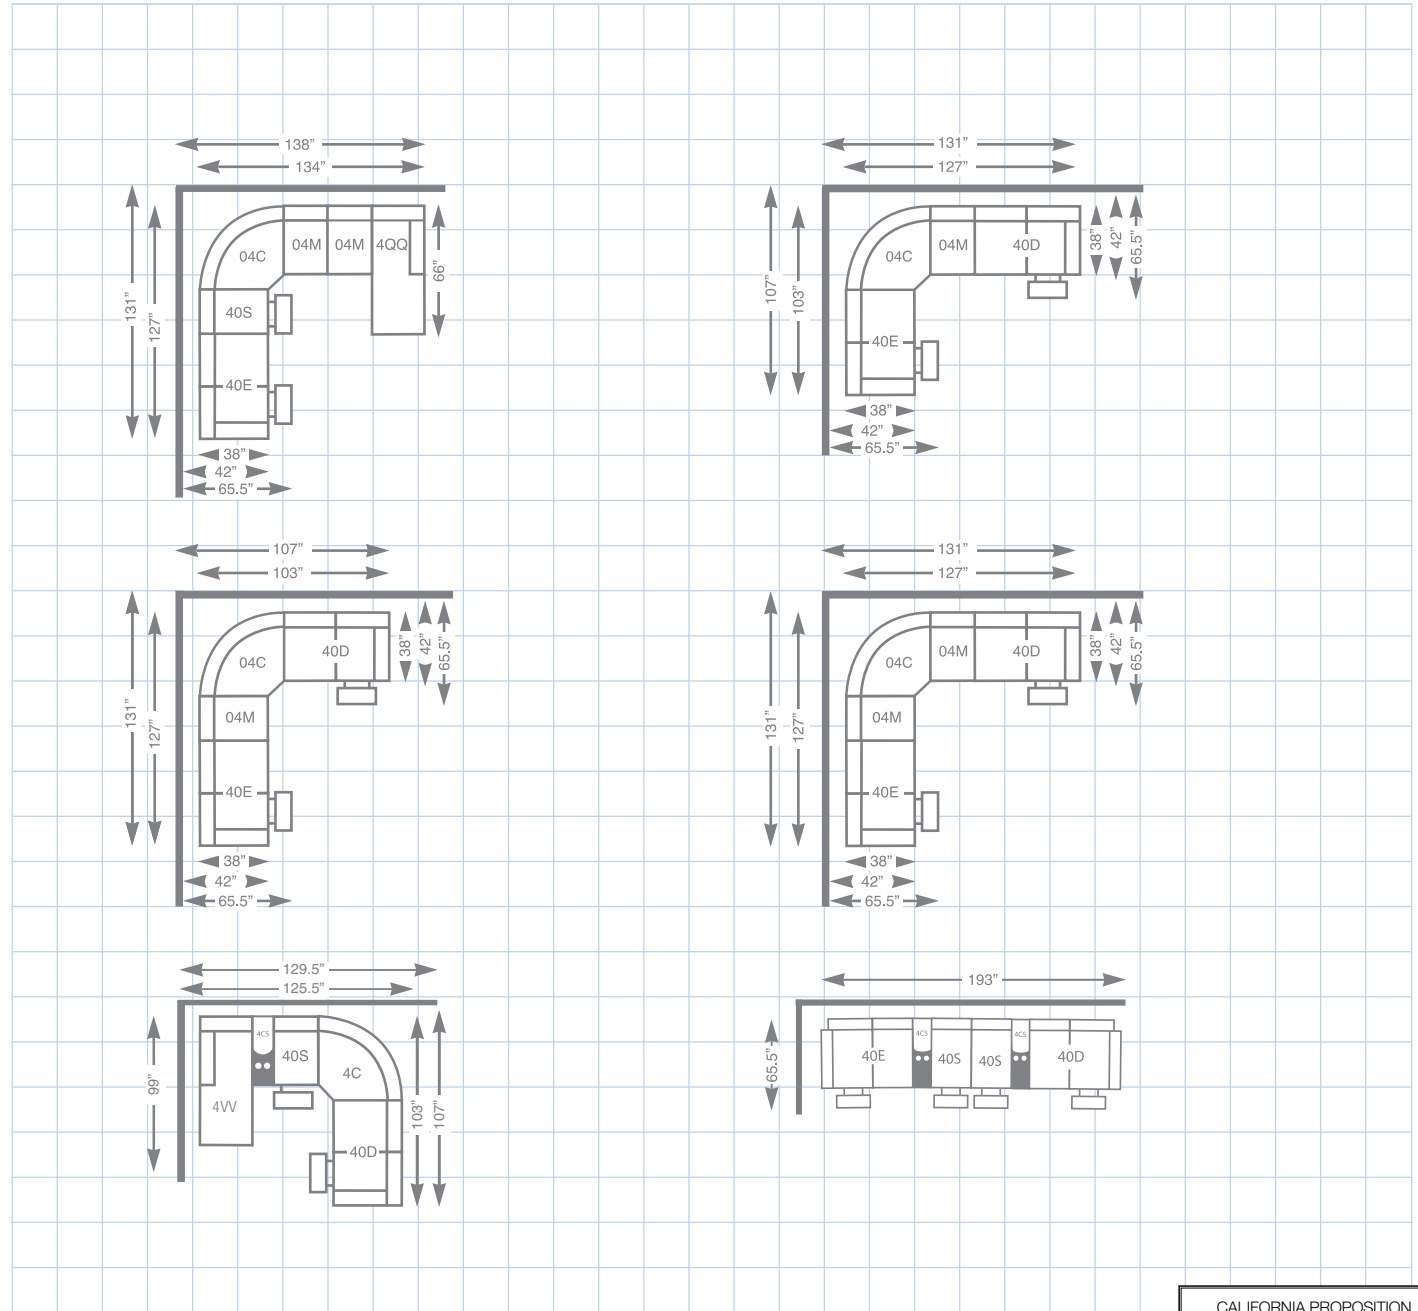

Choose an arrangement shown below or create the one that suits your home.

Connect with us

Plan the room you've always dreamed of with our 3D room planner at lzb3D.com

La-Z-Boy products are hand-crafted and variations from standard dimensions and appearance can occur.

CALIFORNIA PROPOSITION 65 NOTICE WARNING: