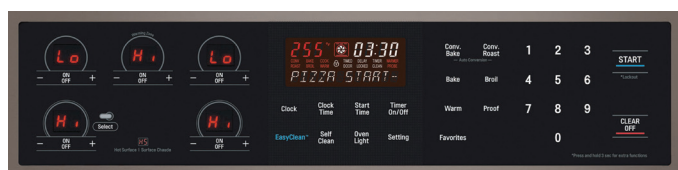

CONTROL

Control Location	Backsplash
Control Type	IntuiTouch™ Keypad
Control Display	Scrolling Display / White(Green VFD+Pink Smog)

APPEARANCE

Available Colors	Smooth Black, Smooth White, Stainless Steel, Black Stainless Steel
Handle	Matching Stainless
Oven Door Feature	Large WideView™ Plus Window, Full SS Wrap

UPC CODES

LRE3083SB Smooth Black	048231 318501
LRE3083SW Smooth White	048231 318495
LRE3083ST Stainless Steel	048231 318488
LRE3083BD Black Stainless Steel	048232 330953

LG Electronics U.S.A., Inc.

1000 Sylvan Avenue Englewood Cliffs, NJ 07632
Customer Service and Technical Support: (800) 243-0000
LG.com