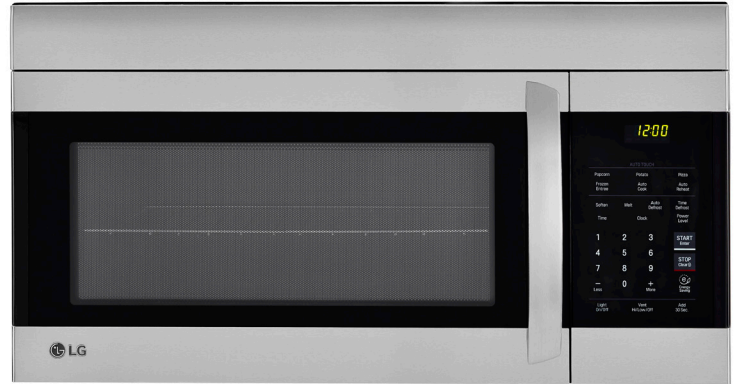

## LG COOKING

## Over-the-Range Microwave Oven

**1.7 cu.ft. Oven Capacity**

**EasyClean® Interior**

**12.7" Turntable Diameter**

**1000 Watts**

**10 Power Levels**

**8 Auto Cook Options**

**300 CFM Exhaust**

CAPACITY	
Cavity Size	1.7 cu. ft.
FEATURES	
Microwave Power Output (Watts)	1000
Exterior Design	WideView™ Traditional
Control Type	Membrane
Control Location	Right Side
Display	Green LED
COOKING FEATURES	
EasyClean® Interior	Yes
Power Levels	10
Defrost	Auto / Time / Rapid Defrost
Auto Cook Options	4
CONVENIENCE FEATURES	
Racks	1
Turntable Diameter (inches)	12.6"
Clock	Yes
Completion Beeper	Yes
Turntable On/Off	Yes
Add 30 Second	Yes
LIGHTING	
Lighting (Exterior)	30W Incandescent
Lighting (Interior)	30W Incandescent
VENTILATION FEATURES	
Filtration	Charcoal Filter
Exhaust Grease Filter	2
Power Levels	2
Vent Grille Type	Hidden
Vent Air Flow (CFM)	300