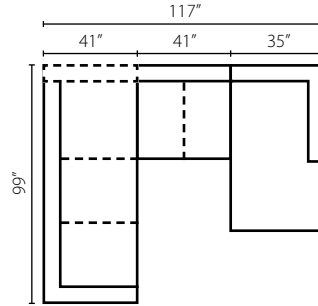

K91500L/R S
One Arm Sofa
W83" D41" H30"
2 Pillows

K91500 AS
Armless Sofa
W76" D41" H30"

K91500 ALS
Armless Loveseat
W41" D41" H30"

K91500L/R CHASE
Chaise
W35" D67" H30"
2 Pillows

K91500L/R CRNS
Corner Sofa
W99" D41" H30"
4 Pillows

K91500L/R IQSL
One Arm Queen
Sleeper
W83" D41" H30"
2 Pillows

Configuration A
 K91500L CHASE Chaise
 K91500 AS Armless Sofa
 K91500R CRNS Corner Sofa

Configuration B
 K91500L CRNS Corner Sofa
 K91500 ALS Armless Loveseat
 K91500R CHASE Chaise