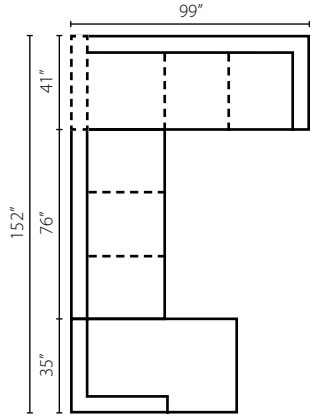

K91500L/R S
One Arm Sofa
W83" D41" H30"
2 Pillows

K91500 AS
Armless Sofa
W76" D41" H30"

K91500 ALS
Armless Loveseat
W41" D41" H30"

K91500L/R CHASE
Chaise
W35" D67" H30"
2 Pillows

K91500L/R CRNS
Corner Sofa
W99" D41" H30"
4 Pillows

K91500L/R IQSL
One Arm Queen
Sleeper
W83" D41" H30"
2 Pillows

Configuration A
 K91500L CHASE Chaise
 K91500 AS Armless Sofa
 K91500R CRNS Corner Sofa

Configuration B
 K91500L CRNS Corner Sofa
 K91500 ALS Armless Loveseat
 K91500R CHASE Chaise