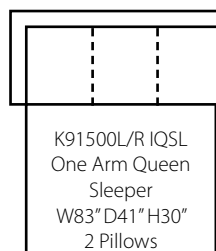

K91500L/R S
One Arm Sofa
W83" D41" H30"
2 Pillows

K91500 AS
Armless Sofa
W76" D41" H30"

K91500 ALS
Armless Loveseat
W41" D41" H30"

K91500L/R CHASE
Chaise
W35" D67" H30"
2 Pillows

K91500L/R CRNS
Corner Sofa
W99" D41" H30"
4 Pillows

K91500L/R IQSL
One Arm Queen
Sleeper
W83" D41" H30"
2 Pillows

Configuration A
 K91500L CHASE Chaise
 K91500 AS Armless Sofa
 K91500R CRNS Corner Sofa

Configuration B
 K91500L CRNS Corner Sofa
 K91500 ALS Armless Loveseat
 K91500R CHASE Chaise