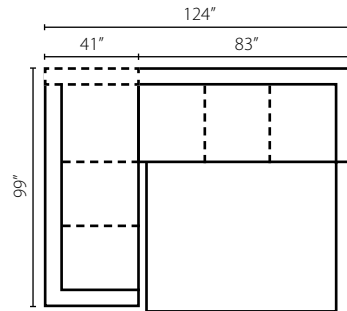

Configuration D
K91500L CRNS Corner Sofa
K91500R IQSL One Arm Queen Sleeper