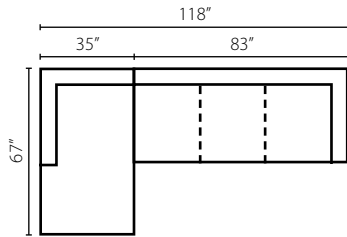

K91500L/R S
One Arm Sofa
W83" D41" H30"
2 Pillows

K91500 AS
Armless Sofa
W76" D41" H30"

K91500 ALS
Armless Loveseat
W41" D41" H30"

K91500L/R CHASE
Chaise
W35" D67" H30"
2 Pillows

K91500L/R CRNS
Corner Sofa
W99" D41" H30"
4 Pillows

K91500L/R IQSL
One Arm Queen
Sleeper
W83" D41" H30"
2 Pillows

Configuration A
 K91500L CHASE Chaise
 K91500 AS Armless Sofa
 K91500R CRNS Corner Sofa

Configuration B
 K91500L CRNS Corner Sofa
 K91500 ALS Armless Loveseat
 K91500R CHASE Chaise