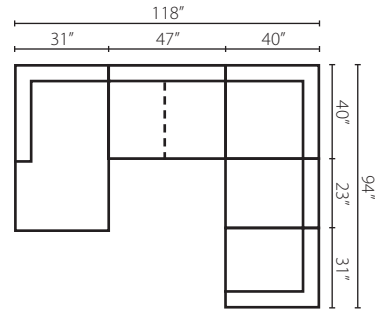

For this piece please order Sofa and Ottoman Chaise

55200A 2S
2 over 2 Sofa
W82" D40" H36"
2 Pillows

55200BL/BR OTCH
Ottoman Chaise
W40" D24" H13"

(Available in fabric only - Not available with -60 T-Cushion)

Style K55200/K55260 sectional

Configuration A

55200L / 55260L BC Big Chair
55200 / 55260 ALS Armless Loveseat
55200R / 55260R SCHS Sofa Chaise

Configuration B

55200L / 55260L CHASE Chaise
55200 / 55260 ALS Armless Loveseat
55200 / 55260 CORN Corner
55200 / 55260 AC Armless Chair
55200R / 55260R C Chair