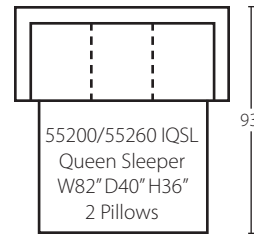

Free Standing Pieces

55200/55260 S
Sofa
W82" D40" H36"
2 Pillows

55200 2S
2 over 2 Sofa
W82" D40" H36"
*(Available in fabric only -
Not available with -60 T-Cushion)*

55200/55260 LS
Loveseat
W60" D40" H36"
2 Pillows