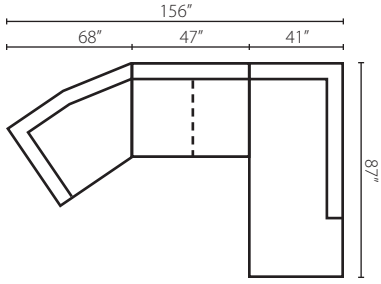

Style K55200/K55260 sectional

Configuration A

55200L / 55260L BC Big Chair
55200 / 55260 ALS Armless Loveseat
55200R / 55260R SCHS Sofa Chaise