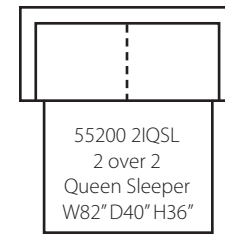

Free Standing Pieces

55200/55260 S
Sofa
W82" D40" H36"
2 Pillows

55200 2S
2 over 2 Sofa
W82" D40" H36"
*(Available in fabric only -
Not available with -60 T-Cushion)*

55200/55260 LS
Loveseat
W60" D40" H36"
2 Pillows

55200/55260 IQSL
Queen Sleeper
W82" D40" H36"
2 Pillows

93"

55200 2IQSL
2 over 2
Queen Sleeper
W82" D40" H36"
2 Pillows

93"

*(Available in fabric only -
Not available with -60 T-Cushion)*

55200/55260
CHASE
Chaise
W37" D66" H36"