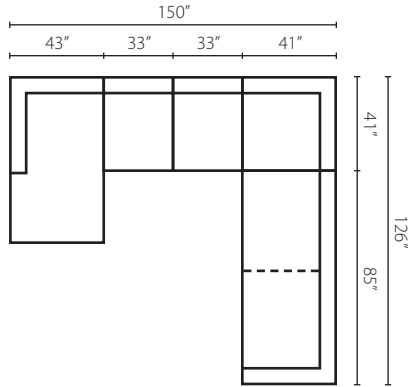

Style D92100 / D92200 sectional

D92100 Designates Slip Cover

Configuration A

D92100L / D92200L S One Arm Sofa
 D92100 / D92200 CORN Corner
 D92100 / D92200 AC Armless Chair
 D92100R / D92200R CHASE One Arm Chaise

Configuration D

D92100L / D92200L S One Arm Sofa
 D92100R / D92200R CHASE One Arm Chaise

Sectional Pieces

D92100L/R S
 D92200L/R S
 One Arm Sofa
 W85" D41" H29"
 1 Pillow

D92100L/R IQSL
 D92200L/R IQSL
 One Arm Queen
 Sleeper
 W85" D41" H29"
 1 Pillow

Free Standing Pieces

D92100 S
 D92200 S
 Sofa
 W93" D41" H29"
 2 Pillows

D92100 LS
 D92200 LS
 Loveseat
 W68" D41" H29"
 2 Pillows

D92100 BC
 D92200 BC
 Big Chair
 W57" D41" H29"
 2 Pillows

D92100 C
 D92200 C
 Chair
 W50" D41" H29"
 2 Pillows