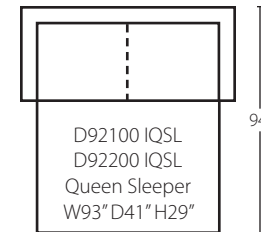

D92100 IQSL
D92200 IQSL
Queen Sleeper
W93" D41" H29"
2 Pillows