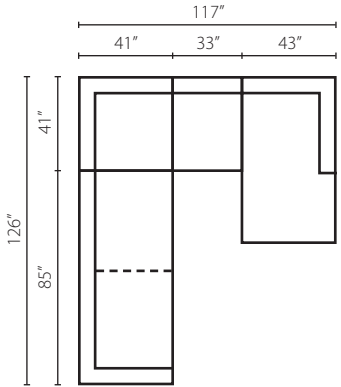

Style D92100 / D92200 sectional

D92100 Designates Slip Cover

Configuration A

D92100L / D92200L S One Arm Sofa
 D92100 / D92200 CORN Corner
 D92100 / D92200 AC Armless Chair
 D92100R / D92200R CHASE One Arm Chaise

Configuration D

D92100L / D92200L S One Arm Sofa
 D92100R / D92200R CHASE One Arm Chaise

Sectional Pieces

D92100L/R S
 D92200L/R S
 One Arm Sofa
 W85" D41" H29"
 1 Pillow

D92100L/R IQSL
 D92200L/R IQSL
 One Arm Queen
 Sleeper
 W85" D41" H29"
 1 Pillow

Free Standing Pieces

D92100 S
 D92200 S
 Sofa
 W93" D41" H29"
 2 Pillows

D92100 LS
 D92200 LS
 Loveseat
 W68" D41" H29"
 2 Pillows

D92100 BC
 D92200 BC
 Big Chair
 W57" D41" H29"
 2 Pillows

D92100 C
 D92200 C
 Chair
 W50" D41" H29"
 2 Pillows