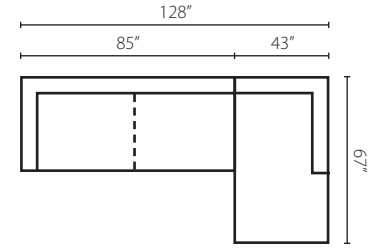

Style D92100 / D92200 sectional

D92100 Designates Slip Cover

Configuration A

D92100L / D92200L S One Arm Sofa
 D92100 / D92200 CORN Corner
 D92100 / D92200 AC Armless Chair
 D92100R / D92200R CHASE One Arm Chaise

Configuration D

D92100L / D92200L S One Arm Sofa
 D92100R / D92200R CHASE One Arm Chaise

Sectional Pieces

D92100L/R S
 D92200L/R S
 One Arm Sofa
 W85" D41" H29"
 1 Pillow

D92100L/R IQSL
 D92200L/R IQSL
 One Arm Queen
 Sleeper
 W85" D41" H29"
 1 Pillow