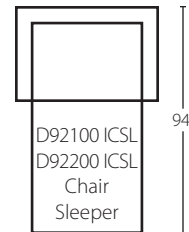

Configuration D

D92100L / D92200L S One Arm Sofa
 D92100R / D92200R CHASE One Arm Chaise

Sectional Pieces

D92100L/R S
 D92200L/R S
 One Arm Sofa
 W85" D41" H29"
 1 Pillow

D92100L/R IQSL
 D92200L/R IQSL
 One Arm Queen
 Sleeper
 W85" D41" H29"
 1 Pillow

D92100 AC
 D92200 AC
 Armless Chair
 W33" D41" H29"

D92100L/R CHASE
 D92200L/R CHASE
 One Arm Chaise
 W43" D67" H29"
 1 Pillow

D92100 CORN
 D92200 CORN
 Corner
 W41" D41" H29"
 1 Pillow

D92100L/R BC
 D92200L/R BC
 Big Chair
 W49" D41" H29"
 1 Pillow

Free Standing Pieces

D92100 S
 D92200 S
 Sofa
 W93" D41" H29"
 2 Pillows

D92100 LS
 D92200 LS
 Loveseat
 W68" D41" H29"
 2 Pillows

D92100 BC
 D92200 BC
 Big Chair
 W57" D41" H29"
 2 Pillows

D92100 C
 D92200 C
 Chair
 W50" D41" H29"
 2 Pillows

D92100 OTTO
 D92200 OTTO
 Ottoman
 W32" D27" H21"

D92100 ICSL
 D92200 ICSL
 Chair
 Sleeper
 W57" D41" H29"
 2 Pillows

D92100 IQSL
 D92200 IQSL
 Queen Sleeper
 W93" D41" H29"
 2 Pillows