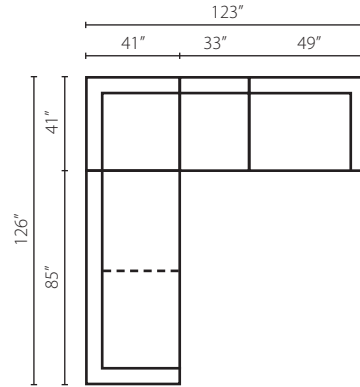

Configuration C

D92100L / D92200L S One Arm Sofa
D92100 / D92200 CORN Corner
D92100 / D92200 AC Armless Chair
D92100R / D92200R BC Big Chair