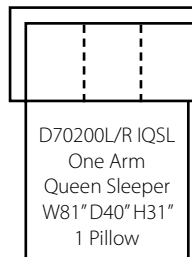

D70200L/R IQSL
One Arm
Queen Sleeper
W81" D40" H31"
1 Pillow