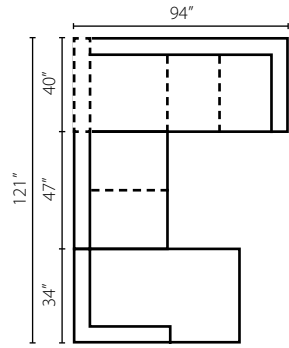

D70200L/R S
One Arm Sofa
W81" D40" H31"
1 Pillow

D70200L/R LS
One Arm Loveseat
W57" D40" H31"
1 Pillow

D70200 ALS
Armless Loveseat
W47" D40" H31"

D70200L/R CHASE
Chaise
W34" D72" H31"
1 Pillow

D70200 AC
Armless Chair
W24" D40" H31"

D70200L/R CRNS
Corner Sofa
W94" D40" H31"
2 Pillows

D70200L/R IQSL
One Arm
Queen Sleeper
W81" D40" H31"
1 Pillow

Configuration A
 D70200L CHASE Chaise
 D70200 AS Armless Sofa
 D70200R CRNS Corner Sofa

Configuration B
 D70200L CRNS Corner Sofa
 D70200 AC Armless Chair
 D70200 AC Armless Chair
 D70200R CHASE Chaise