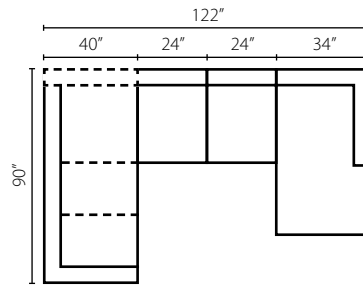

D70200L/R S
One Arm Sofa
W81" D40" H31"
1 Pillow

D70200L/R LS
One Arm Loveseat
W57" D40" H31"
1 Pillow

D70200 ALS
Armless Loveseat
W47" D40" H31"

D70200L/R CHASE
Chaise
W34" D72" H31"
1 Pillow

D70200 AC
Armless Chair
W24" D40" H31"

D70200L/R CRNS
Corner Sofa
W94" D40" H31"
2 Pillows

D70200L/R IQSL
One Arm
Queen Sleeper
W81" D40" H31"
1 Pillow

Configuration A
 D70200L CHASE Chaise
 D70200 AS Armless Sofa
 D70200R CRNS Corner Sofa

Configuration B
 D70200L CRNS Corner Sofa
 D70200 AC Armless Chair
 D70200 AC Armless Chair
 D70200R CHASE Chaise