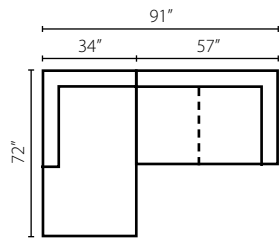

D70200L/R CRNS
Corner Sofa
W94" D40" H31"
2 Pillows

D70200L/R IQSL
One Arm
Queen Sleeper
W81" D40" H31"
1 Pillow

Configuration A
 D70200L CHASE Chaise
 D70200 AS Armless Sofa
 D70200R CRNS Corner Sofa

Configuration B
 D70200L CRNS Corner Sofa
 D70200 AC Armless Chair
 D70200 AC Armless Chair
 D70200R CHASE Chaise