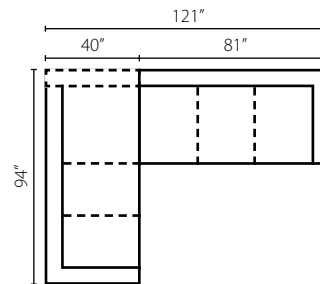

Configuration D
D70200L CRNS Corner Sofa
D70200R S One Arm Sofa