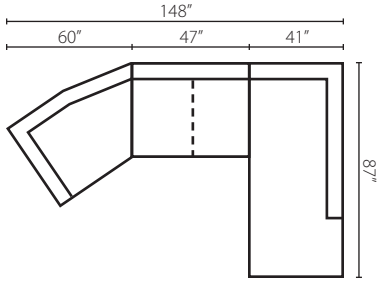

Style K54400/K54460 sectional

Configuration A

54400L / 54460L BC Big Chair
54400 / 54460 ALS Armless Loveseat
54400R / 54460R SCHS Sofa Chaise