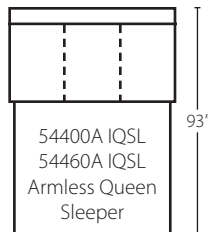

54400 WEDGE
 54460 WEDGE
 90° Wedge
 W67" D40" H36"
 1 Pillow

54400 CORN
 54460 CORN
 Corner
 W40" D40" H36"
 1 Pillow

54400L/R C
 54460L/R C
 Chair
 W29" D40" H36"
 1 Pillow

54400 AC
 54460 AC
 Armless Chair
 W23" D40" H36"

54400 L/R IRSL
 54460 L/R IRSL
 Regular Sleeper
 W75" D40" H36"
 1 Pillow

54400A IQSL
 54460A IQSL
 Armless Queen
 Sleeper
 W78" D40" H36"

54400L/R SCHS
 54460L/R SCHS
 Sofa Chaise
 W41" D87" H36"
 1 Pillow