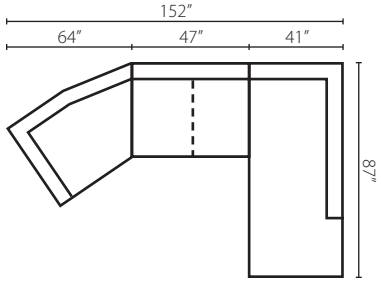

Style K51300/K51360 sectional

Configuration A

51300L / 51360L BC Big Chair
51300 / 51360 ALS Armless Loveseat
51300R / 51360R SCHS Sofa Chaise