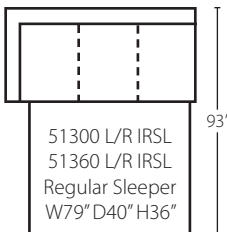

51300 L/R IRSL
51360 L/R IRSL
Regular Sleeper
W79" D40" H36"
1 Pillow