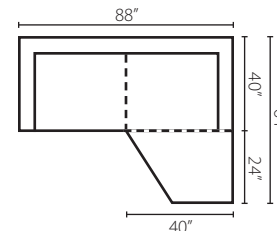

51300/51360 IQSL  
Queen Sleeper  
W88" D40" H36"  
2 Pillows

93"

51300 2IQSL  
2 over 2  
Queen Sleeper  
W88" D40" H36"  
2 Pillows

93"

*(Available in fabric only -  
Not available with -60 T-Cushion)*

51300/51360  
CHASE  
Chaise  
W43" D66" H36"

51300/51360 C  
Chair  
W43" D40" H36"

51300/51360  
SWWL  
Swivel Chair  
W43" D40" H36"

51300/51360  
OTTO  
Ottoman  
W32" D25" H18"

51300/51360  
STGOT  
Storage Ottoman  
W47" D27" H18"  
2 Pillows

51300/51360  
CTOTT  
Cocktail Ottoman  
W33" D33" H17"  
2 Pillows

For this piece please order Sofa and Ottoman Chaise

51300A 2S  
2 over 2 Sofa  
W88" D40" H36"  
2 Pillows

51300BL/BR OTCH  
Ottoman Chaise  
W40" D24" H13"

*(Available in fabric only - Not available with -60 T-Cushion)*