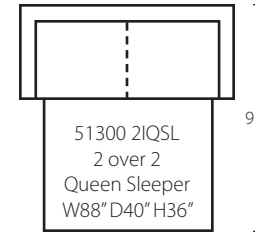

51300 2IQSL
2 over 2
Queen Sleeper
W88" D40" H36"
2 Pillows

93"

*(Available in fabric only -
Not available with -60 T-Cushion)*