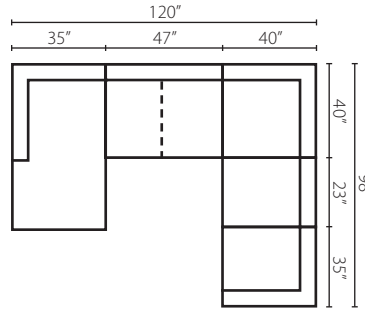

Configuration B

51300L / 51360L CHASE Chaise
51300 / 51360 ALS Armless Loveseat
51300 / 51360 CORN Corner
51300 / 51360 AC Armless Chair
51300R / 51360R C Chair