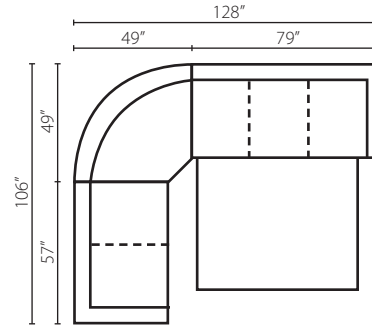

Configuration C

51300L / 51360L LS Loveseat
51300 / 51360 WEDGE Wedge
51300R / 51360R IRSL Regular Sleeper