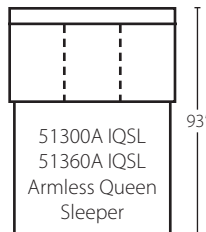

51300 CORN  
51360 CORN  
Corner  
W40" D40" H36"  
1 Pillow

51300L/R C  
51360L/R C  
Chair  
W35" D40" H36"  
1 Pillow

51300 AC  
51360 AC  
Armless Queen Sleeper  
W23" D40" H36"

51300 L/R IRSL  
51360 L/R IRSL  
Regular Sleeper  
W79" D40" H36"  
1 Pillow

51300A IQSL  
51360A IQSL  
Armless Queen Sleeper  
W78" D40" H36"

51300L/R SCHS  
51360L/R SCHS  
Sofa Chaise  
W41" D87" H36"  
1 Pillow

51300L/R CHASE  
51360L/R CHASE  
Chaise  
W35" D63" H36"  
1 Pillow