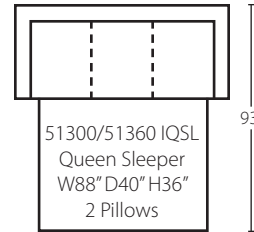

## Free Standing Pieces

51300/51360 S  
Sofa  
W88" D40" H36"  
2 Pillows

51300 2S  
2 over 2 Sofa  
W88" D40" H36"  
*(Available in fabric only -  
Not available with -60 T-Cushion)*

51300/51360 LS  
Loveseat  
W66" D40" H36"  
2 Pillows