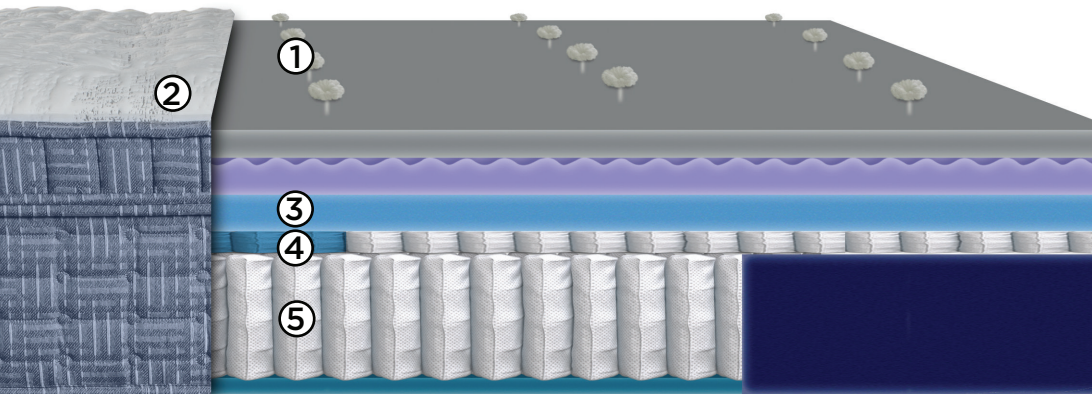

INTIMATE

KING KOIL®

Penrose Plush Euro Top

- ① **Tailormade Tufting™** - Tufting keeps the comfort and supports layers from shifting and sagging over time to help maintain years of a consistent and comfortable sleeping surface
- ② **Super Stretch Tencel Fabric** - A Natural and breathable fabric that offers Pressure Relief at the surface of the mattress allowing the sleeper to benefit from the lift and reduced motion below.
- ③ **HypurGel** - This highly resilient gel infused memory foam responds and adapts to your body's movements to main an optimal sleeping surface temperature.
- ④ **2000 Perimeter Zoned Micro Coils** - Strategically positioned support zones through the center third and seating edges of this micro encased coil system, offer body pressure point relief and conforming comfort.
- ⑤ **825 ContourFlex Pro Encased Coil System** - 858 independently encased coils are designed to reduce motion disturbance and body pressure points giving you the ultimate in comfort and support.

TAILORMADE, HAND CRAFTED DETAILS

Tufting, Self Welt Tape Edge, Embroidered Handles, Steel Corner Guards, Upholstered Border Fabric, Embroidered Labels