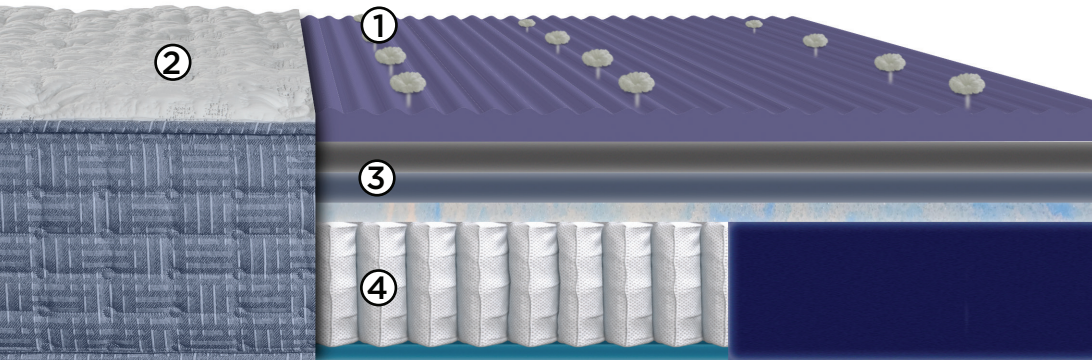

# INTIMATE

KING KOIL®

## Bayview Plush

① **Tailormade Tufting™** - Tufting keeps the comfort and supports layers from shifting and sagging over time to help maintain years of a consistent and comfortable sleeping surface

② **Super Stretch Tencel Fabric** - A Natural and breathable fabric that offers Pressure Relief at the surface of the mattress allowing the sleeper to benefit from the lift and reduced motion below.

③ **Graphite Infused Memory Foam** - An open cell structure memory foam combined with graphite provides a breathable heat-removing surface to disperse heat away to keep you cool throughout the night.

④ **825 ContourFlex Pro Encased Coil System** - 858 independently encased coils are designed to reduce motion disturbance and body pressure points giving you the ultimate in comfort and support.

### TAILORMADE, HAND CRAFTED DETAILS

Tufting, Self Welt Tape Edge, Embroidered Handles, Steel Corner Guards, Upholstered Border Fabric, Embroidered Labels