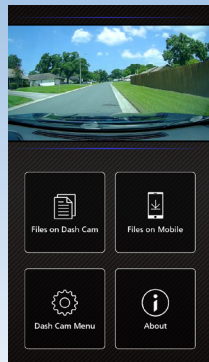

#### KENWOOD DASH CAM MANAGER

The KENWOOD DASH CAM MANAGER is a smartphone app for displaying video recorded with this device. Simply access the iTunes App Store or Google Play Store to download.

#### Device Requirements

- » OS: Android 5.0.2 or later
- » OS: iOS 9.0 or later

Connection  
Instructions

Connection  
Screen

Main  
Screen

Video  
Playback

GPS  
Information

Instruction  
Menus