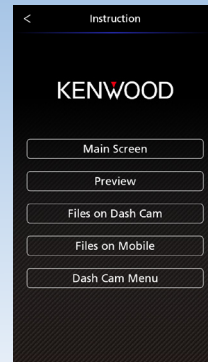

#### KENWOOD DASH CAM MANAGER

The KENWOOD DASH CAM MANAGER is a smartphone app for displaying video recorded with this device. Simply access the iTunes App Store or Google Play Store to download.

#### Device Requirements

- » OS: Android 5.0.2 or later
- » OS: iOS 9.0 or later

Connection  
Instructions

Connection  
Screen

Main  
Screen

Video  
Playback

GPS  
Information

Instruction  
Menus