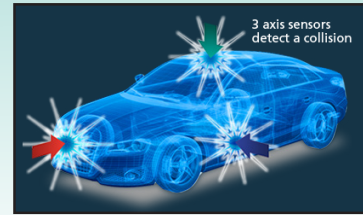

#### WDR (Wide Dynamic Range)

- Built-in WDR easily records clear images in dark or well lit environments without underexposing or overexposing the image.

Without WDR

With WDR

#### G-Shock Sensor

- Built-in sensor detects an outside force, forcing the device to save what has just been recorded.