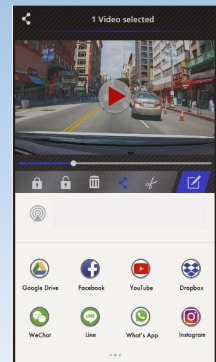

#### KENWOOD DASH CAM MANAGER

The KENWOOD DASH CAM MANAGER is a smartphone app for displaying video recorded with this device. Simply access the iTunes App Store or Google Play Store to download.

#### Device Requirements

- » OS: Android 5.0.2 or later
- » OS: iOS 9.0 or later

Connection  
Instructions

Connection  
Screen

Main  
Screen

Video  
Playback

GPS  
Information

Instruction  
Menus