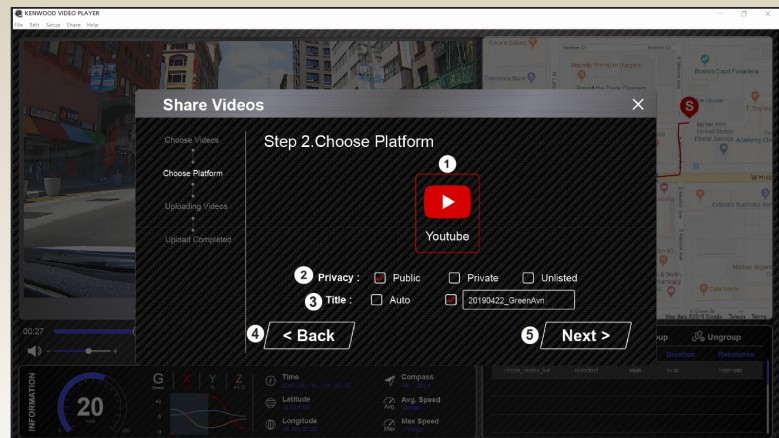

#### PC Requirements

- » OS: Microsoft Windows 10, 8.1, 7\*
- » \*Windows 7 Service Pack 1 & Microsoft Visual C++ must be installed.
- » OS: Apple Mac OS X 10.11 (El Capitan) or later.

Main screen provides easy access to video editing, GPS, speed, map data, & more!