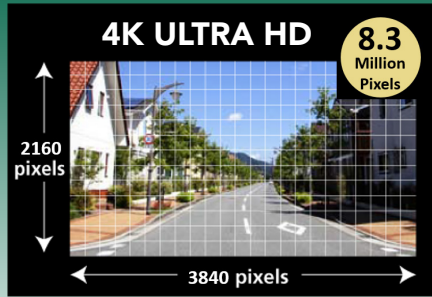

#### 4K ULTRA HD Picture Quality

- 3840 x 2160 ULTRA HD video recording provides great detail.