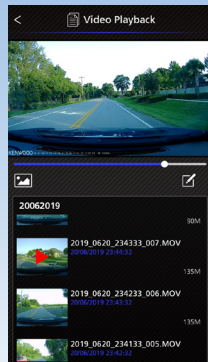

Video
Playback