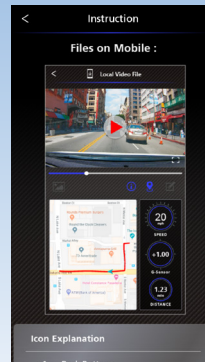

#### KENWOOD DASH CAM MANAGER

The KENWOOD DASH CAM MANAGER is a smartphone app for displaying video recorded with this device. Simply access the iTunes App Store or Google Play Store to download.

#### Device Requirements

- » OS: Android 5.0.2 or later
- » OS: iOS 9.0 or later

Connection  
Instructions

Connection  
Screen

Main  
Screen

Video  
Playback

GPS  
Information

Instruction  
Menus