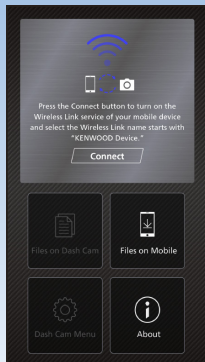

Connection
Screen