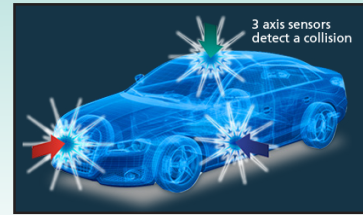

KENWOOD

DRV-A301W Dash Cam

Introducing the
Next Generation
of Dash Cams -
Now Detachable!

DRV-A301W

Introducing the KENWOOD DRV-A301W GPS Integrated Dash Cam with Wi-Fi. This FULL HD front dash cam provides Superior Picture Quality, Wi-Fi Smartphone App compatibility, and a new Quick Release Magnetic Mount.

KENWOOD

DRV-A301W Dash Cam

Key Features & Highlights

Full HD Picture Quality

- 1920 x 1080 Full HD video recording provides great detail.

HDR (High Dynamic Range)

- Built-in HDR easily records clear images in dark or well lit environments without underexposing or overexposing the image.

Magnetic Mount

Power plug
stays attached
to mount

Cam easily
detaches
from mount

- Quickly place and remove the dash cam.
- No cable to connect or disconnect from the dash cam.

G-Shock Sensor

- Built-in sensor detects an outside force, forcing the device to save what has just been recorded.

2 Mounts Included

3M Tape Style

Suction Cup Style

Integrated GPS

- Records location and speed information.

Super Capacitor

- Allows video file to save and close properly if power is lost.

Parked Incident Recording (Parking Mode)