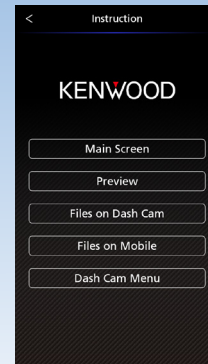

Key Features & Highlights

KENWOOD DASH CAM MANAGER

The KENWOOD DASH CAM MANAGER is a smartphone app for displaying video recorded with this device. Simply access the iTunes App Store or Google Play Store to download.

Device Requirements

- » OS: Android 5.0.2 or later
- » OS: iOS 9.0 or later

**Connection
Instructions**

**Connection
Screen**

**Main
Screen**

**Video
Playback**

**GPS
Information**

**Instruction
Menus**