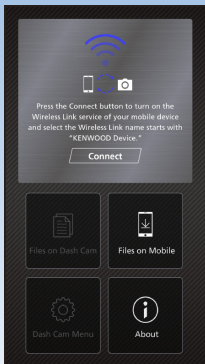

**Connection
Screen**