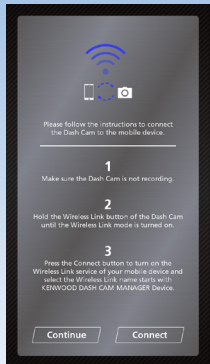

KENWOOD

DRV-A301W Dash Cam

Key Features & Highlights

KENWOOD DASH CAM MANAGER

The KENWOOD DASH CAM MANAGER is a smartphone app for displaying video recorded with this device. Simply access the iTunes App Store or Google Play Store to download.

Device Requirements

- » OS: Android 5.0.2 or later
- » OS: iOS 9.0 or later

**Connection
Instructions**