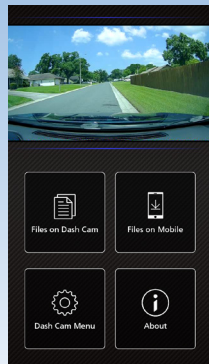

Key Features & Highlights

KENWOOD DASH CAM MANAGER

The KENWOOD DASH CAM MANAGER is a smartphone app for displaying video recorded with this device. Simply access the iTunes App Store or Google Play Store to download.

Device Requirements

- » OS: Android 5.0.2 or later
- » OS: iOS 9.0 or later

**Connection
Instructions**

**Connection
Screen**

**Main
Screen**

**Video
Playback**

**GPS
Information**

**Instruction
Menus**