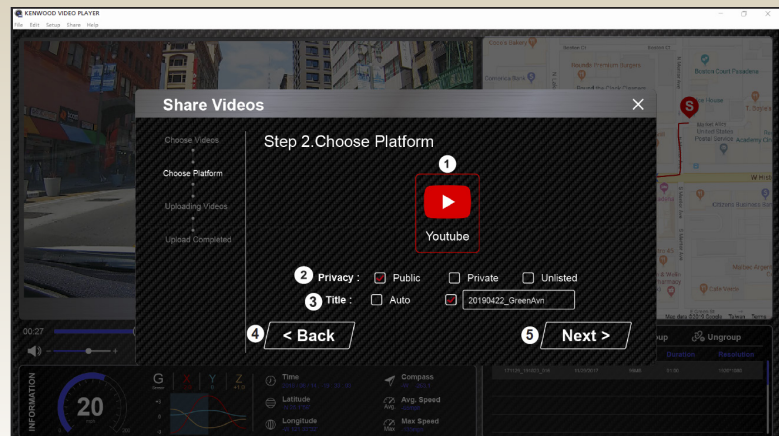

PC Requirements

- » OS: Microsoft Windows 10, 8.1, 7*
- » *Windows 7 Service Pack 1 & Microsoft Visual C++ must be installed.
- » OS: Apple Mac OS X 10.11 (El Capitan) or later.

Main screen provides easy access to video editing, GPS, speed, map data, & more!