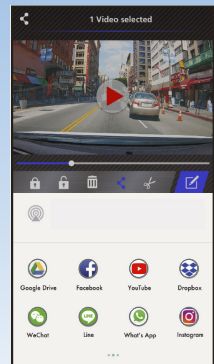

**Social Media
Sharing**

KENWOOD VIDEO PLAYER

The KENWOOD Video Player is a desktop software for displaying video recorded with this device. Simply download the installer from <https://www.kenwood.com/cs/ce/>, then install according to the on-screen instructions.

PC Requirements

- » OS: Microsoft Windows 10, 8.1, 7*
- » *Windows 7 Service Pack 1 & Microsoft Visual C++ must be installed.
- » OS: Apple Mac OS X 10.11 (El Capitan) or later.