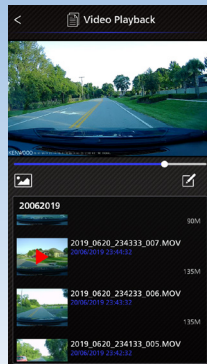

**Video
Playback**