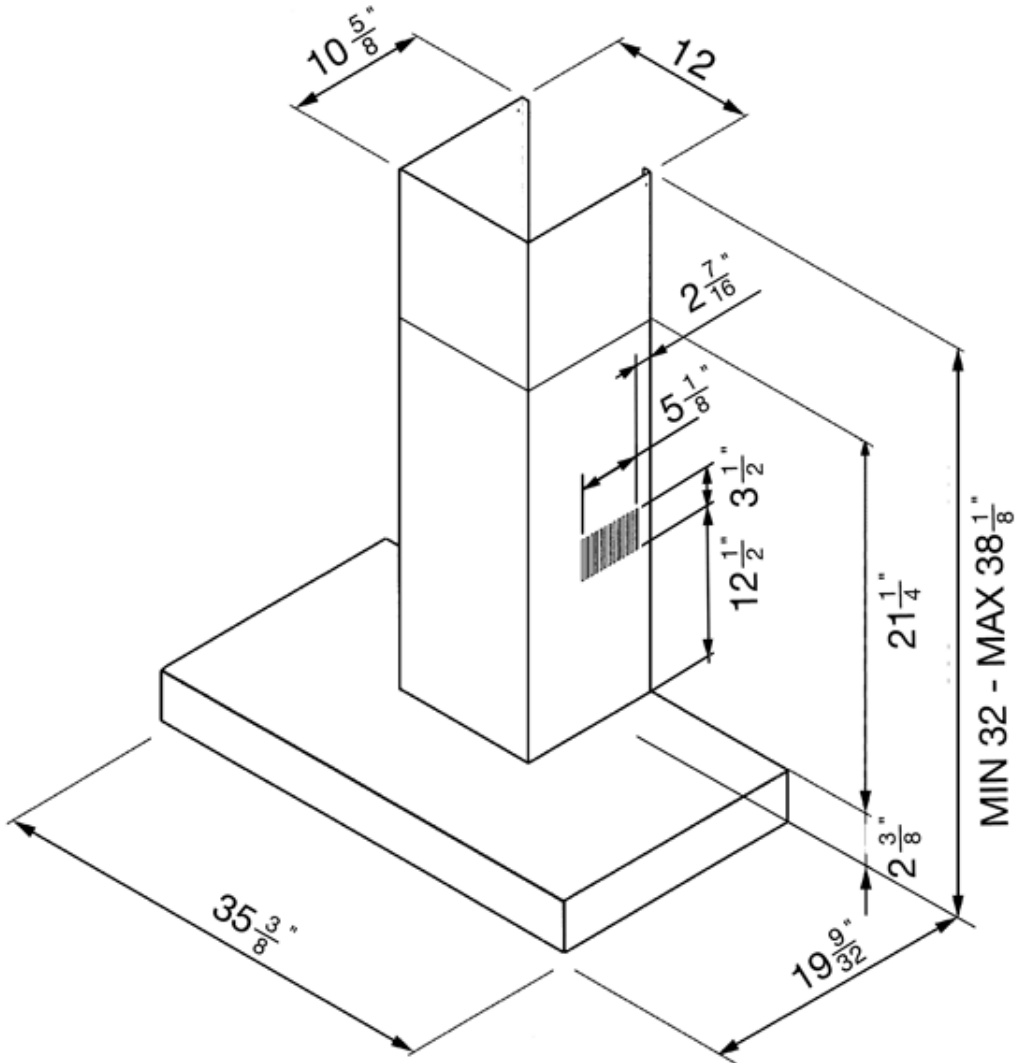

3 dishwashers safe grease filters

600 CFM max. setting

Vent duct size Ø 6"

Voltage rating 120V / 60Hz / 4.5 Amps

## Versions

- **KSM24XU** - Hood 60cm (approx 24")
- **KSM30XU** - Hood 76cm (approx. 30")

KSM36XU

wall mounted ventilation hood  
36"  
stainless steel

SMEG U.S.A. INC.  
A&D BUILDING  
150 EAST 58th STREET, 7th FLOOR  
NEW YORK, NY, 10155  
Tel. +1 212 265 5378  
Fax +1 212 265 5945