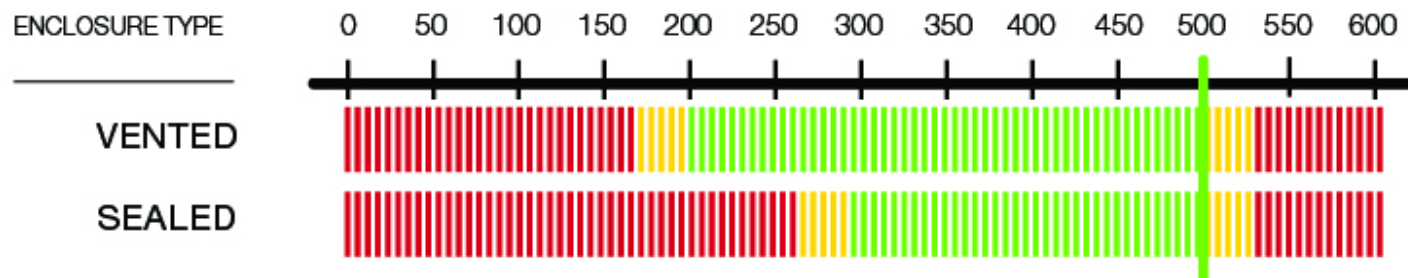

L7T10®

RECOMMENDED AMP RMS POWER .

Specifications

Thiele/Small Parameters

46L7T104 T/S Parameters PDF

(/app/products/caraudio/subs/solobaricl7t/p10_inch_l7t_4_ohm_subwoofer/files/46L7T104.pdf)

Size (IN.,CM)

10, 25

Impedance (OHMS)

4 DVC

Recommended Amplifier Power (watts RMS)

500

Peak Power (watts, per ANSI/CTA-2031-A)

1000

Sensitivity (dB 1w/1m)