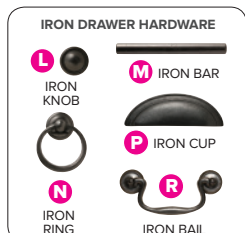

TV CONSOLES

- 46", 63", 72", and 83" WIDE TV CONSOLES
- MULTIPLE FINISH OPTIONS
- CHOICE OF DOOR, DRAWER AND HARDWARE STYLES
- QUICKLY DELIVERED TO YOUR HOME

CUSTOMIZE A TV CONSOLE IN 4 EASY STEPS

EXAMPLE SHOWN IS STYLE NUMBER
TS46N-NC-00-5A-9E

step 1

PICK A STYLE

Begin by selecting a TV Console Style by its unique STYLE NUMBER.

step 2

PICK A WOOD FINISH

ENTER A 2-LETTER WOOD FINISH CODE NEXT TO THE STYLE NUMBER IN THE SPACES PROVIDED.
(GO TO PAGE 31 TO SEE LARGER SWATCH)

step 3

PICK A DOOR STYLE & HARDWARE

IF APPLICABLE WITH YOUR SELECTED TV CONSOLE, CHOOSE A DOOR STYLE AND A HARDWARE STYLE AND ENTER THE CORRESPONDING CODE INTO THE SPACES PROVIDED.

*NOTE: A TV CONSOLE WITH DOORS MAY HAVE ONE OR TWO DOOR STYLE CHOICES. REFER TO THE ILLUSTRATION FOR THE POSITIONS OF THE DOORS; CHOOSE ANY DOOR STYLE. IF THERE IS NO DOOR, ENTER "00".

00 NO DOOR IN THIS SPACE

WOOD DOOR OPTIONS

GLASS DOOR OPTIONS

+

step 4

PICK A DRAWER STYLE & HARDWARE

IF APPLICABLE WITH YOUR SELECTED TV CONSOLE, CHOOSE A DRAWER STYLE AND A HARDWARE STYLE AND ENTER THE CORRESPONDING CODE INTO THE SPACES PROVIDED.

*NOTE: A TV CONSOLE WITH DRAWERS HAS ONE DRAWER STYLE CHOICE. IF THERE IS NO DRAWER, ENTER "00".

+