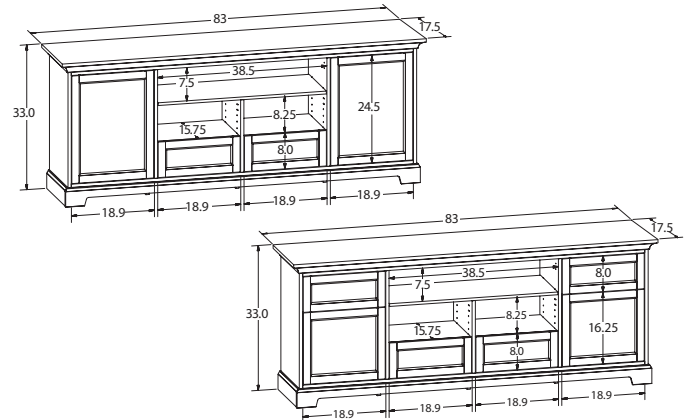

*NOTE: A TV CONSOLE WITH DRAWERS HAS ONE DRAWER STYLE CHOICE. IF THERE IS NO DRAWER, ENTER "00".

+

46" WIDE TV CONSOLES

OVERALL DIMENSIONS: Width 46.25" x Depth 17.5" x Height 33"

63" WIDE TV CONSOLES

OVERALL DIMENSIONS: Width 63" x Depth 17.5" x Height 33"

46" WIDE / 41" EXTRA TALL TV CONSOLES

OVERALL DIMENSIONS: Width 46.25" x Depth 17.5" x Height 41.25"

63" WIDE / 41" EXTRA TALL TV CONSOLES

OVERALL DIMENSIONS: Width 63" x Depth 17.5" x Height 41.25"

72" WIDE TV CONSOLES

OVERALL DIMENSIONS: Width 72.25" x Depth 17.5" x Height 33"

83" WIDE TV CONSOLES

OVERALL DIMENSIONS: Width 83" x Depth 17.5" x Height 33"

72" WIDE / 41" EXTRA TALL TV CONSOLES

OVERALL DIMENSIONS: Width 72.25" x Depth 17.5" x Height 41.25"

83" WIDE / 41" EXTRA TALL TV CONSOLES

OVERALL DIMENSIONS: Width 83" x Depth 17.5" x Height 41.25"