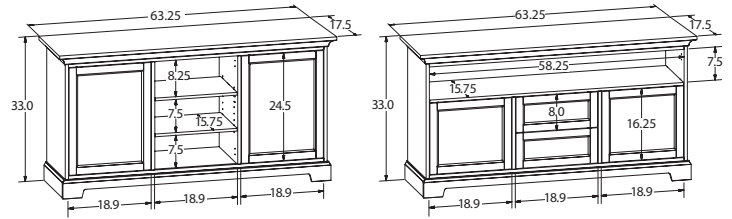

*NOTE: A TV CONSOLE WITH DRAWERS HAS ONE DRAWER STYLE CHOICE. IF THERE IS NO DRAWER, ENTER "00".

+

46" WIDE TV CONSOLES

OVERALL DIMENSIONS: Width 46.25" x Depth 17.5" x Height 33"

63" WIDE TV CONSOLES

OVERALL DIMENSIONS: Width 63" x Depth 17.5" x Height 33"

46" WIDE / 41" EXTRA TALL TV CONSOLES

OVERALL DIMENSIONS: Width 46.25" x Depth 17.5" x Height 41.25"

63" WIDE / 41" EXTRA TALL TV CONSOLES

OVERALL DIMENSIONS: Width 63" x Depth 17.5" x Height 41.25"

72" WIDE TV CONSOLES

OVERALL DIMENSIONS: Width 72.25" x Depth 17.5" x Height 33"

83" WIDE TV CONSOLES

OVERALL DIMENSIONS: Width 83" x Depth 17.5" x Height 33"

72" WIDE / 41" EXTRA TALL TV CONSOLES

OVERALL DIMENSIONS: Width 72.25" x Depth 17.5" x Height 41.25"

83" WIDE / 41" EXTRA TALL TV CONSOLES

OVERALL DIMENSIONS: Width 83" x Depth 17.5" x Height 41.25"