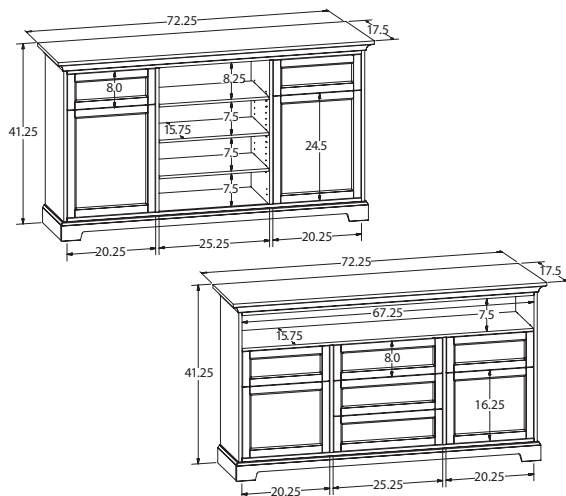

*NOTE: A TV CONSOLE WITH DRAWERS HAS ONE DRAWER STYLE CHOICE. IF THERE IS NO DRAWER, ENTER "00".

+

46" WIDE TV CONSOLES

OVERALL DIMENSIONS: Width 46.25" x Depth 17.5" x Height 33"

63" WIDE TV CONSOLES

OVERALL DIMENSIONS: Width 63" x Depth 17.5" x Height 33"

46" WIDE / 41" EXTRA TALL TV CONSOLES

OVERALL DIMENSIONS: Width 46.25" x Depth 17.5" x Height 41.25"

63" WIDE / 41" EXTRA TALL TV CONSOLES

OVERALL DIMENSIONS: Width 63" x Depth 17.5" x Height 41.25"

72" WIDE TV CONSOLES

OVERALL DIMENSIONS: Width 72.25" x Depth 17.5" x Height 33"

83" WIDE TV CONSOLES

OVERALL DIMENSIONS: Width 83" x Depth 17.5" x Height 33"

72" WIDE / 41" EXTRA TALL TV CONSOLES

OVERALL DIMENSIONS: Width 72.25" x Depth 17.5" x Height 41.25"

83" WIDE / 41" EXTRA TALL TV CONSOLES

OVERALL DIMENSIONS: Width 83" x Depth 17.5" x Height 41.25"