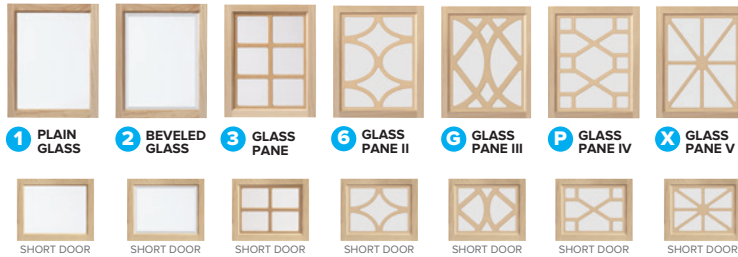

step 1

PICK A STYLE

Begin by selecting a TV Console Style by its unique STYLE NUMBER.

step 2

PICK A WOOD FINISH

ENTER A 2-LETTER WOOD FINISH CODE NEXT TO THE STYLE NUMBER IN THE SPACES PROVIDED.
(GO TO PAGE 31 TO SEE LARGER SWATCH)

step 3

PICK A DOOR STYLE & HARDWARE

IF APPLICABLE WITH YOUR SELECTED TV CONSOLE, CHOOSE A DOOR STYLE AND A HARDWARE STYLE AND ENTER THE CORRESPONDING CODE INTO THE SPACES PROVIDED.

*NOTE: A TV CONSOLE WITH DOORS MAY HAVE ONE OR TWO DOOR STYLE CHOICES. REFER TO THE ILLUSTRATION FOR THE POSITIONS OF THE DOORS; CHOOSE ANY DOOR STYLE. IF THERE IS NO DOOR, ENTER "00".

00 NO DOOR IN THIS SPACE

WOOD DOOR OPTIONS

GLASS DOOR OPTIONS

+

step 4

PICK A DRAWER STYLE & HARDWARE

IF APPLICABLE WITH YOUR SELECTED TV CONSOLE, CHOOSE A DRAWER STYLE AND A HARDWARE STYLE AND ENTER THE CORRESPONDING CODE INTO THE SPACES PROVIDED.