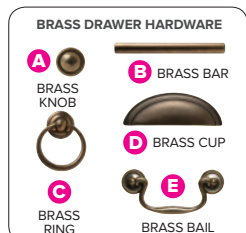

TV CONSOLES

- 46", 63", 72", and 83" WIDE TV CONSOLES
- MULTIPLE FINISH OPTIONS
- CHOICE OF DOOR, DRAWER AND HARDWARE STYLES
- QUICKLY DELIVERED TO YOUR HOME

CUSTOMIZE A TV CONSOLE IN 4 EASY STEPS

EXAMPLE SHOWN IS STYLE NUMBER
TS46N-NC-00-5A-9E

step 1

PICK A STYLE

Begin by selecting a TV Console Style by its unique STYLE NUMBER.

step 2

PICK A WOOD FINISH

ENTER A 2-LETTER WOOD FINISH CODE NEXT TO THE STYLE NUMBER IN THE SPACES PROVIDED.
(GO TO PAGE 31 TO SEE LARGER SWATCH)

step 3

PICK A DOOR STYLE & HARDWARE

IF APPLICABLE WITH YOUR SELECTED TV CONSOLE, CHOOSE A DOOR STYLE AND A HARDWARE STYLE AND ENTER THE CORRESPONDING CODE INTO THE SPACES PROVIDED.

*NOTE: A TV CONSOLE WITH DOORS MAY HAVE ONE OR TWO DOOR STYLE CHOICES. REFER TO THE ILLUSTRATION FOR THE POSITIONS OF THE DOORS; CHOOSE ANY DOOR STYLE. IF THERE IS NO DOOR, ENTER "00".

00 NO DOOR IN THIS SPACE

WOOD DOOR OPTIONS

GLASS DOOR OPTIONS

+

step 4

PICK A DRAWER STYLE & HARDWARE

IF APPLICABLE WITH YOUR SELECTED TV CONSOLE, CHOOSE A DRAWER STYLE AND A HARDWARE STYLE AND ENTER THE CORRESPONDING CODE INTO THE SPACES PROVIDED.

*NOTE: A TV CONSOLE WITH DRAWERS HAS ONE DRAWER STYLE CHOICE. IF THERE IS NO DRAWER, ENTER "00".

+