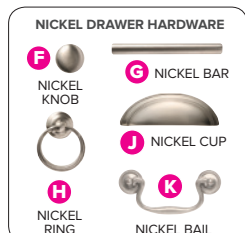

TV CONSOLES

- 46", 63", 72", and 83" WIDE TV CONSOLES
- MULTIPLE FINISH OPTIONS
- CHOICE OF DOOR, DRAWER AND HARDWARE STYLES
- QUICKLY DELIVERED TO YOUR HOME

CUSTOMIZE A TV CONSOLE IN 4 EASY STEPS

EXAMPLE SHOWN IS STYLE NUMBER
TS46N-NC-00-5A-9E

step 1

PICK A STYLE

Begin by selecting a TV Console Style by its unique STYLE NUMBER.

step 2

PICK A WOOD FINISH

ENTER A 2-LETTER WOOD FINISH CODE NEXT TO THE STYLE NUMBER IN THE SPACES PROVIDED.
(GO TO PAGE 31 TO SEE LARGER SWATCH)

step 3

PICK A DOOR STYLE & HARDWARE

IF APPLICABLE WITH YOUR SELECTED TV CONSOLE, CHOOSE A DOOR STYLE AND A HARDWARE STYLE AND ENTER THE CORRESPONDING CODE INTO THE SPACES PROVIDED.

*NOTE: A TV CONSOLE WITH DOORS MAY HAVE ONE OR TWO DOOR STYLE CHOICES. REFER TO THE ILLUSTRATION FOR THE POSITIONS OF THE DOORS; CHOOSE ANY DOOR STYLE. IF THERE IS NO DOOR, ENTER "00".

00 NO DOOR IN THIS SPACE

WOOD DOOR OPTIONS

GLASS DOOR OPTIONS

+

step 4

PICK A DRAWER STYLE & HARDWARE

IF APPLICABLE WITH YOUR SELECTED TV CONSOLE, CHOOSE A DRAWER STYLE AND A HARDWARE STYLE AND ENTER THE CORRESPONDING CODE INTO THE SPACES PROVIDED.

*NOTE: A TV CONSOLE WITH DRAWERS HAS ONE DRAWER STYLE CHOICE. IF THERE IS NO DRAWER, ENTER "00".

+