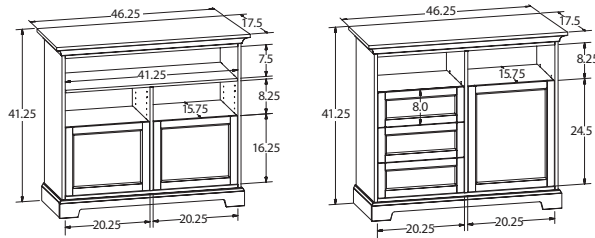

*NOTE: A TV CONSOLE WITH DRAWERS HAS ONE DRAWER STYLE CHOICE. IF THERE IS NO DRAWER, ENTER "00".

+

46" WIDE TV CONSOLES

OVERALL DIMENSIONS: Width 46.25" x Depth 17.5" x Height 33"

63" WIDE TV CONSOLES

OVERALL DIMENSIONS: Width 63" x Depth 17.5" x Height 33"

46" WIDE / 41" EXTRA TALL TV CONSOLES

OVERALL DIMENSIONS: Width 46.25" x Depth 17.5" x Height 41.25"

63" WIDE / 41" EXTRA TALL TV CONSOLES

OVERALL DIMENSIONS: Width 63" x Depth 17.5" x Height 41.25"

72" WIDE TV CONSOLES

OVERALL DIMENSIONS: Width 72.25" x Depth 17.5" x Height 33"

83" WIDE TV CONSOLES

OVERALL DIMENSIONS: Width 83" x Depth 17.5" x Height 33"

72" WIDE / 41" EXTRA TALL TV CONSOLES

OVERALL DIMENSIONS: Width 72.25" x Depth 17.5" x Height 41.25"

83" WIDE / 41" EXTRA TALL TV CONSOLES

OVERALL DIMENSIONS: Width 83" x Depth 17.5" x Height 41.25"