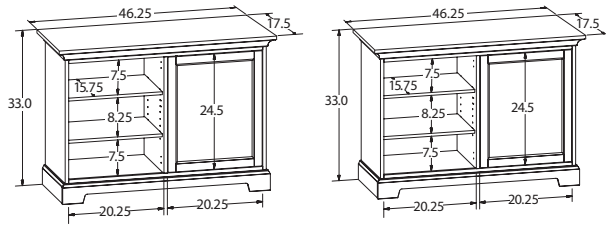

*NOTE: A TV CONSOLE WITH DRAWERS HAS ONE DRAWER STYLE CHOICE. IF THERE IS NO DRAWER, ENTER "00".

+

46" WIDE TV CONSOLES

OVERALL DIMENSIONS: Width 46.25" x Depth 17.5" x Height 33"

63" WIDE TV CONSOLES

OVERALL DIMENSIONS: Width 63" x Depth 17.5" x Height 33"

46" WIDE / 41" EXTRA TALL TV CONSOLES

OVERALL DIMENSIONS: Width 46.25" x Depth 17.5" x Height 41.25"

63" WIDE / 41" EXTRA TALL TV CONSOLES

OVERALL DIMENSIONS: Width 63" x Depth 17.5" x Height 41.25"

72" WIDE TV CONSOLES

OVERALL DIMENSIONS: Width 72.25" x Depth 17.5" x Height 33"

83" WIDE TV CONSOLES

OVERALL DIMENSIONS: Width 83" x Depth 17.5" x Height 33"

72" WIDE / 41" EXTRA TALL TV CONSOLES

OVERALL DIMENSIONS: Width 72.25" x Depth 17.5" x Height 41.25"

83" WIDE / 41" EXTRA TALL TV CONSOLES

OVERALL DIMENSIONS: Width 83" x Depth 17.5" x Height 41.25"