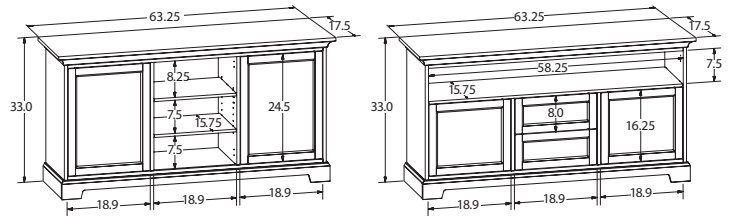

*NOTE: A TV CONSOLE WITH DRAWERS HAS ONE DRAWER STYLE CHOICE. IF THERE IS NO DRAWER, ENTER "00".

+

46" WIDE TV CONSOLES

OVERALL DIMENSIONS: Width 46.25" x Depth 17.5" x Height 33"

63" WIDE TV CONSOLES

OVERALL DIMENSIONS: Width 63" x Depth 17.5" x Height 33"

46" WIDE / 41" EXTRA TALL TV CONSOLES

OVERALL DIMENSIONS: Width 46.25" x Depth 17.5" x Height 41.25"

63" WIDE / 41" EXTRA TALL TV CONSOLES

OVERALL DIMENSIONS: Width 63" x Depth 17.5" x Height 41.25"

72" WIDE TV CONSOLES

OVERALL DIMENSIONS: Width 72.25" x Depth 17.5" x Height 33"

83" WIDE TV CONSOLES

OVERALL DIMENSIONS: Width 83" x Depth 17.5" x Height 33"

72" WIDE / 41" EXTRA TALL TV CONSOLES

OVERALL DIMENSIONS: Width 72.25" x Depth 17.5" x Height 41.25"

83" WIDE / 41" EXTRA TALL TV CONSOLES

OVERALL DIMENSIONS: Width 83" x Depth 17.5" x Height 41.25"