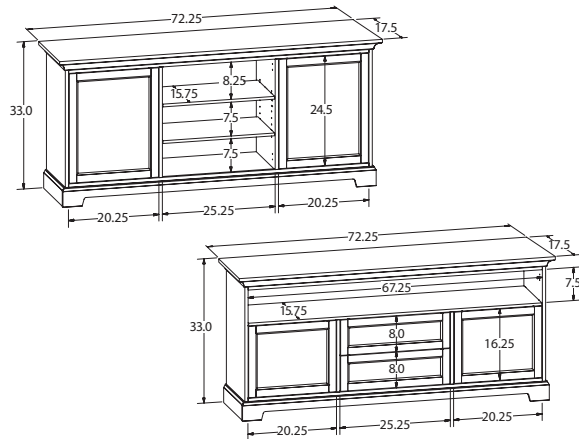

*NOTE: A TV CONSOLE WITH DRAWERS HAS ONE DRAWER STYLE CHOICE. IF THERE IS NO DRAWER, ENTER "00".

+

46" WIDE TV CONSOLES

OVERALL DIMENSIONS: Width 46.25" x Depth 17.5" x Height 33"

63" WIDE TV CONSOLES

OVERALL DIMENSIONS: Width 63" x Depth 17.5" x Height 33"

46" WIDE / 41" EXTRA TALL TV CONSOLES

OVERALL DIMENSIONS: Width 46.25" x Depth 17.5" x Height 41.25"

63" WIDE / 41" EXTRA TALL TV CONSOLES

OVERALL DIMENSIONS: Width 63" x Depth 17.5" x Height 41.25"

72" WIDE TV CONSOLES

OVERALL DIMENSIONS: Width 72.25" x Depth 17.5" x Height 33"

83" WIDE TV CONSOLES

OVERALL DIMENSIONS: Width 83" x Depth 17.5" x Height 33"

72" WIDE / 41" EXTRA TALL TV CONSOLES

OVERALL DIMENSIONS: Width 72.25" x Depth 17.5" x Height 41.25"

83" WIDE / 41" EXTRA TALL TV CONSOLES

OVERALL DIMENSIONS: Width 83" x Depth 17.5" x Height 41.25"