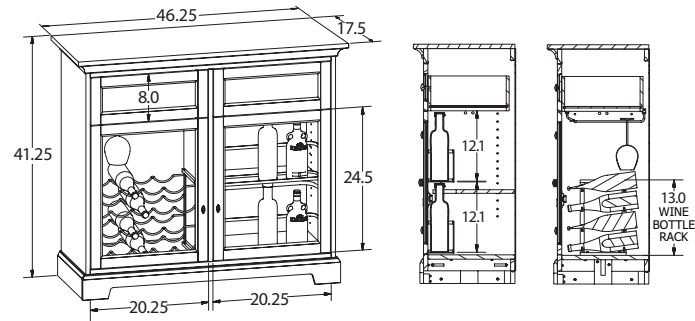

*NOTE: Consoles have one drawer style choice.

46" WIDE CUSTOM WINE & BAR CONSOLES

OVERALL DIMENSIONS: Width 46.25" x Depth 17.5" x Height 41.25"

63" WIDE CUSTOM WINE & BAR CONSOLES

OVERALL DIMENSIONS: Width 63" x Depth 17.5" x Height 41.25"