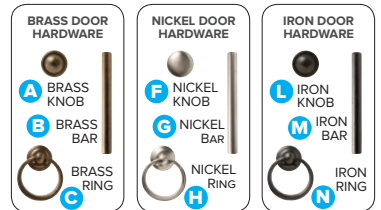

WOOD DOOR OPTIONS

GLASS DOOR OPTIONS