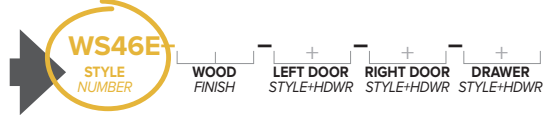

PICK A STYLE

Begin by selecting a Console Style by its unique STYLE NUMBER.