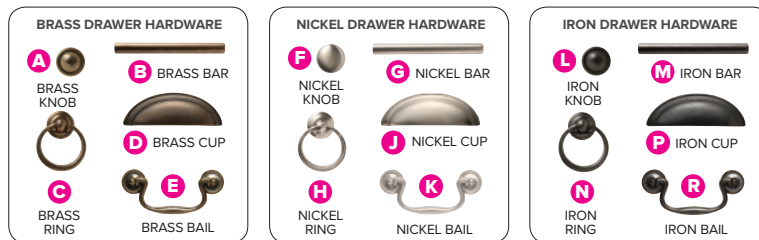

IF APPLICABLE WITH YOUR SELECTED CONSOLE, CHOOSE A DOOR STYLE AND A HARDWARE STYLE AND ENTER THE CORRESPONDING CODE INTO THE SPACES PROVIDED.

*NOTE: A console may have one or two door style choices. Refer to the illustration for the positions of the doors; choose any door style.

WOOD DOOR OPTIONS

GLASS DOOR OPTIONS

step 4

PICK A DRAWER STYLE & HARDWARE

IF APPLICABLE WITH YOUR SELECTED CONSOLE, CHOOSE A DRAWER STYLE AND A HARDWARE STYLE AND ENTER THE CORRESPONDING CODE INTO THE SPACES PROVIDED.

*NOTE: Consoles have one drawer style choice.

46" WIDE CUSTOM WINE & BAR CONSOLES

OVERALL DIMENSIONS: Width 46.25" x Depth 17.5" x Height 41.25"

63" WIDE CUSTOM WINE & BAR CONSOLES

OVERALL DIMENSIONS: Width 63" x Depth 17.5" x Height 41.25"