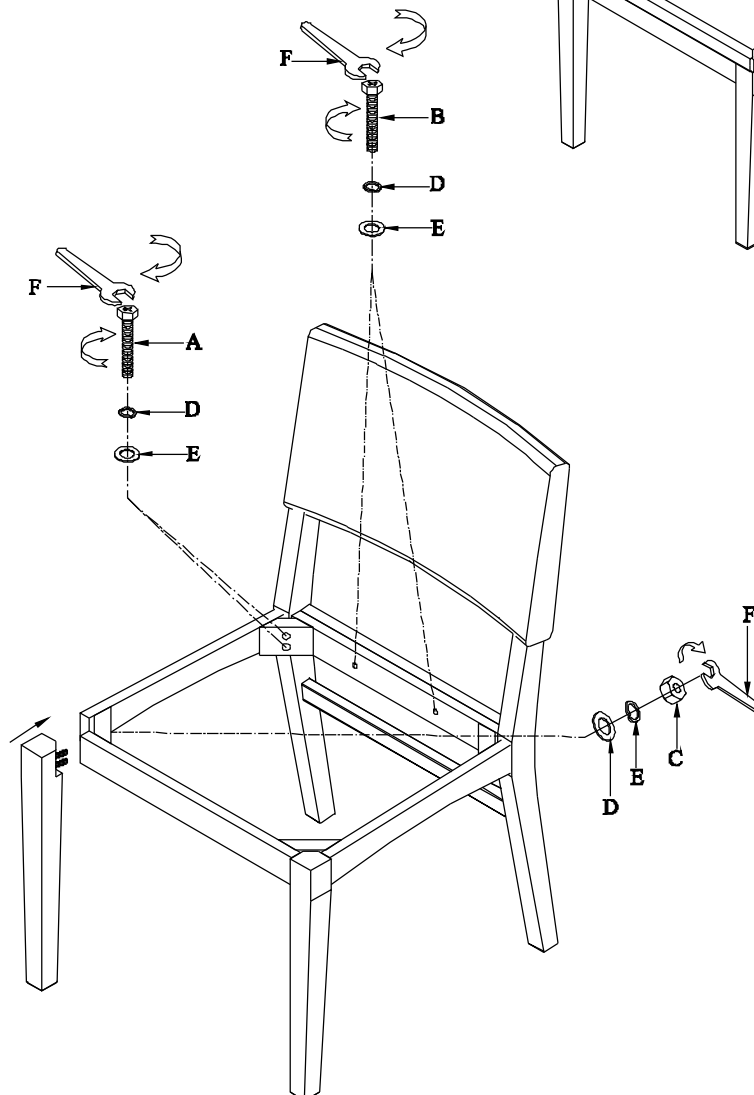

Item: 6201-75410 MULTI Side Chair

Thank you for purchasing this quality product. Be sure to unpack carefully looking for small parts which may have come loose during shipment.

Read all instruction and study the drawing carefully before starting the assembly process:

HARDWARE PACK

NO	DRAWING	DESCRIPTION	SIZE	QTY
A		Hexagonal Bolt	Ø5/16"*3-1/2"	4pcs
B		Hexagonal Bolt	Ø5/16"*1-1/2"	2pcs
C		Nut	Ø5/16"*12	4pcs
D		Flat Washer	Ø5/16"*19*2	10pcs
E		Lock Washer	Ø5/16"*12*3	10pcs
F		Hex Wrench	12MM	1pc

"Before fully tightening the legs, ensure the chair is level"