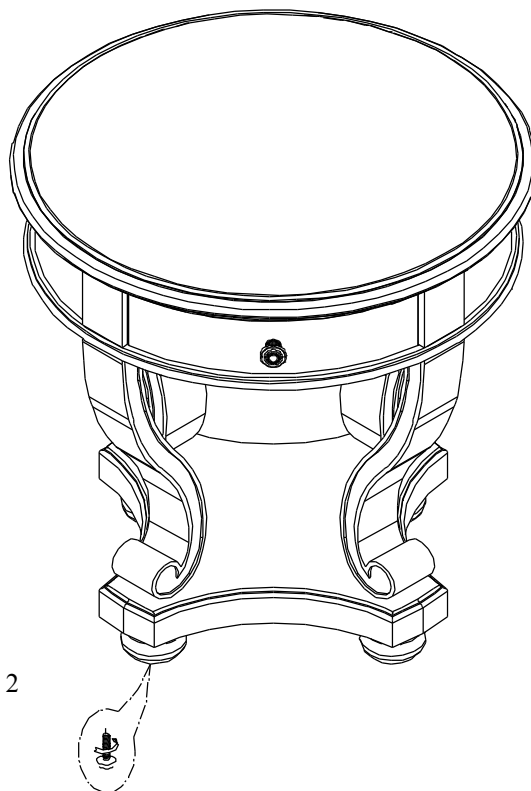

# ASSEMBLY INSTRUCTION

Item: 5447-50001 Round Accent End Table

Thank you for purchasing this quality product. Be sure to unpack carefully looking for small parts which may have come loose during shipment.

Read all instruction and study the drawing carefully before starting the assembly process:

Step 1

Step 2

adjustable Leveler