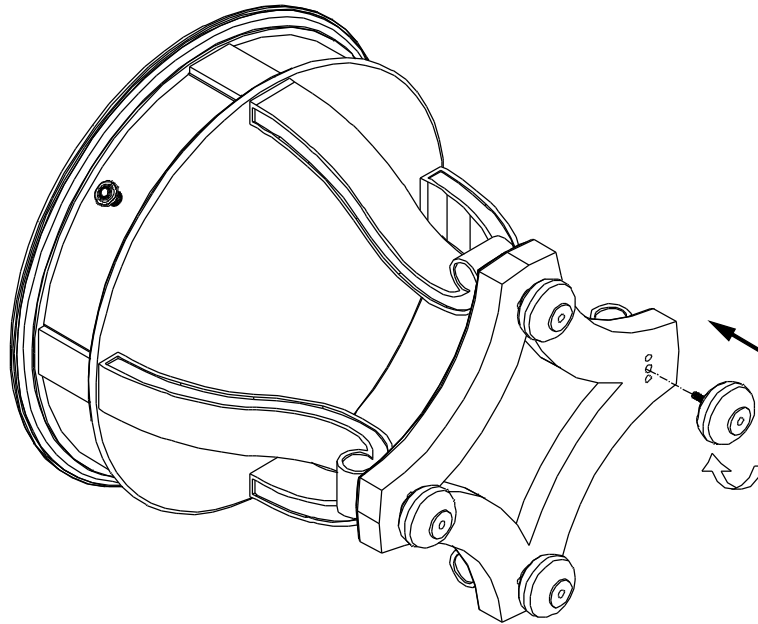

**HOOKER**  
— FURNITURE —

# ASSEMBLY INSTRUCTION

Item: 5447-50001 Round Accent End Table

Thank you for purchasing this quality product. Be sure to unpack carefully looking for small parts which may have come loose during shipment.

Read all instruction and study the drawing carefully before starting the assembly process:

Step 1

Step 2

adjustable Leveler