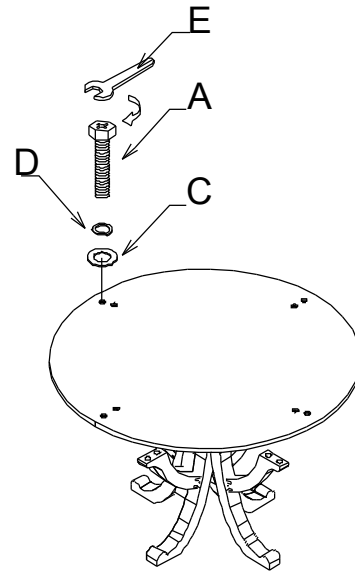

ASSEMBLY INSTRUCTION

Item: 5323-75003 Round Dining Table Base (C)
5323-75004 60in Round Pedestal Dining Table
Top w/1-18in Leaf

Thank you for purchasing this quality product. Be sure to unpack carefully looking for small parts which may have come loose during shipment.

Read all instruction and study the drawing carefully before starting the assembly process:

HARDWARE PACK

NO	DRAWING	DESCRIPTION	SIZE	Q'ty
A		BOLT	Φ 5/16" × 1-3/4"	16 pcs
B		BOLT	Φ 5/16" × 3-1/2"	8 pcs
C		Flat Washer	Φ 5/16*Φ 19*2"	24 pcs
D		Lock Washer	Φ 5/16*Φ 12*3"	24 pcs
E		Wrench	12mm	1 pc

STEP 1

STEP 2

STEP 3

STEP 4