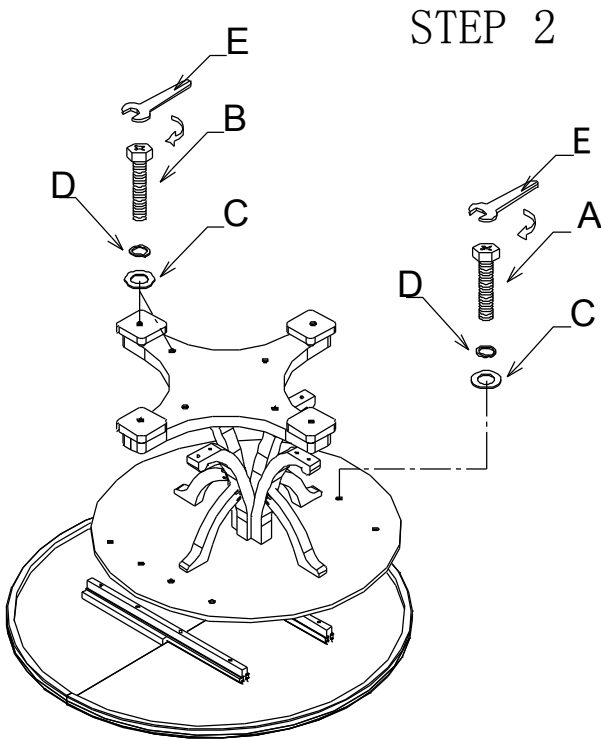

ASSEMBLY INSTRUCTION

Item: 5323-75003 Round Dining Table Base (C)
5323-75004 60in Round Pedestal Dining Table
Top w/1-18in Leaf

Thank you for purchasing this quality product. Be sure to unpack carefully looking for small parts which may have come loose during shipment.

Read all instruction and study the drawing carefully before starting the assembly process:

HARDWARE PACK

NO	DRAWING	DESCRIPTION	SIZE	Q'ty
A		BOLT	Φ 5/16" × 1-3/4"	16 pcs
B		BOLT	Φ 5/16" × 3-1/2"	8 pcs
C		Flat Washer	Φ 5/16*Φ 19*2"	24 pcs
D		Lock Washer	Φ 5/16*Φ 12*3"	24 pcs
E		Wrench	12mm	1 pc

STEP 1

STEP 2

STEP 3

STEP 4