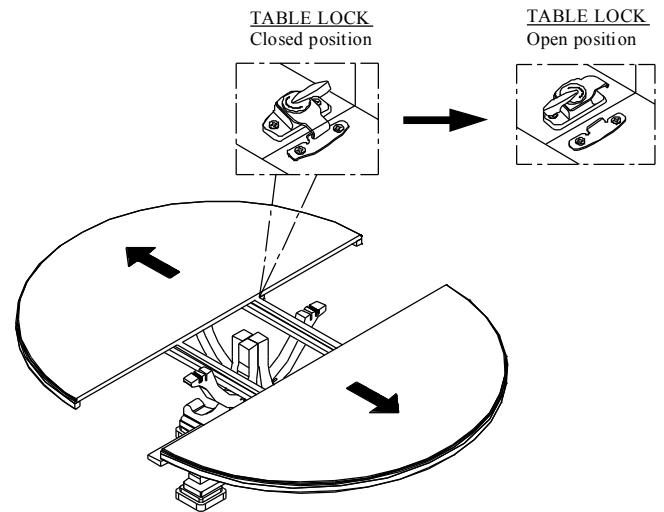

ASSEMBLY INSTRUCTION

Item: 5323-75003 Round Dining Table Base (C)
5323-75004 60in Round Pedestal Dining Table
Top w/1-18in Leaf

Thank you for purchasing this quality product. Be sure to unpack carefully looking for small parts which may have come loose during shipment.

Read all instruction and study the drawing carefully before starting the assembly process:

HARDWARE PACK

NO	DRAWING	DESCRIPTION	SIZE	Q'ty
A		BOLT	Φ 5/16" × 1-3/4"	16 pcs
B		BOLT	Φ 5/16" × 3-1/2"	8 pcs
C		Flat Washer	Φ 5/16*Φ 19*2"	24 pcs
D		Lock Washer	Φ 5/16*Φ 12*3"	24 pcs
E		Wrench	12mm	1 pc

STEP 1

STEP 2

STEP 3

STEP 4