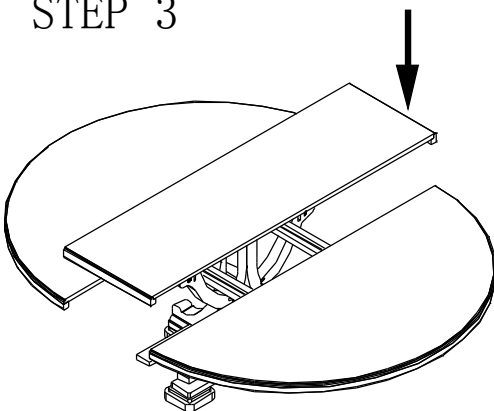

ASSEMBLY INSTRUCTION

Item: 5323-75003 Round Dining Table Base (C)
5323-75004 60in Round Pedestal Dining Table
Top w/1-18in Leaf

Thank you for purchasing this quality product. Be sure to unpack carefully looking for small parts which may have come loose during shipment.

Read all instruction and study the drawing carefully before starting the assembly process:

HARDWARE PACK

NO	DRAWING	DESCRIPTION	SIZE	Q'ty
A		BOLT	Φ 5/16" × 1-3/4"	16 pcs
B		BOLT	Φ 5/16" × 3-1/2"	8 pcs
C		Flat Washer	Φ 5/16*Φ 19*2"	24 pcs
D		Lock Washer	Φ 5/16*Φ 12*3"	24 pcs
E		Wrench	12mm	1 pc

STEP 1

STEP 2

STEP 3

STEP 4