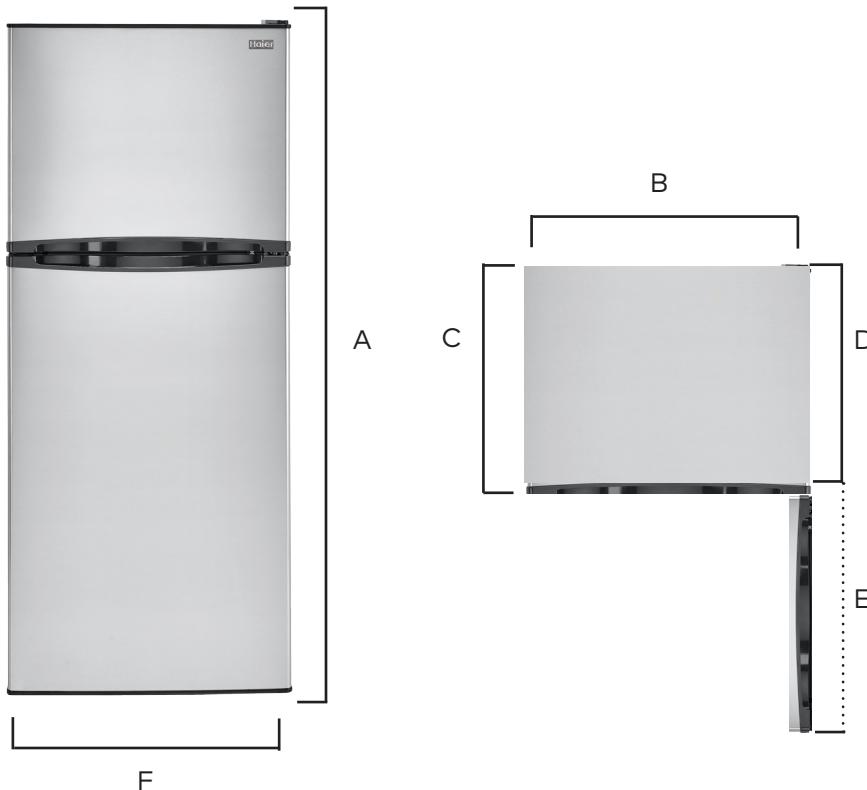

Letter	Cutout Dimension	in.
A	Height (with Hinge Cover)	59.50"
B	Width w/ Door Open 90 Degrees Incl. Handle	23.40"
C	Depth (without handle)	25.30"
D	Case Depth Without Door	22.40"
E	Depth (with door at 90°)	46.90"
F	Overall Width	23.40"

Overall Packaging Details		
Packaging		lb./in.
Gross Weight		139 lb.
Dimensions	W	25.40"
	D	28.0"
	H	63.0"

Required Air Clearances

Top	1"
Back	2"
Sides	1"

Power Requirements

Electrical Rating	115V, 60Hz
Energy Use	327kWh

Product Technical Illustration

General Appliance Information

Please read all installation details and instructions before use.

Contact Us

For questions regarding this product please refer to our website at haieramerica.com or call our customer service center at 877-337-3639.